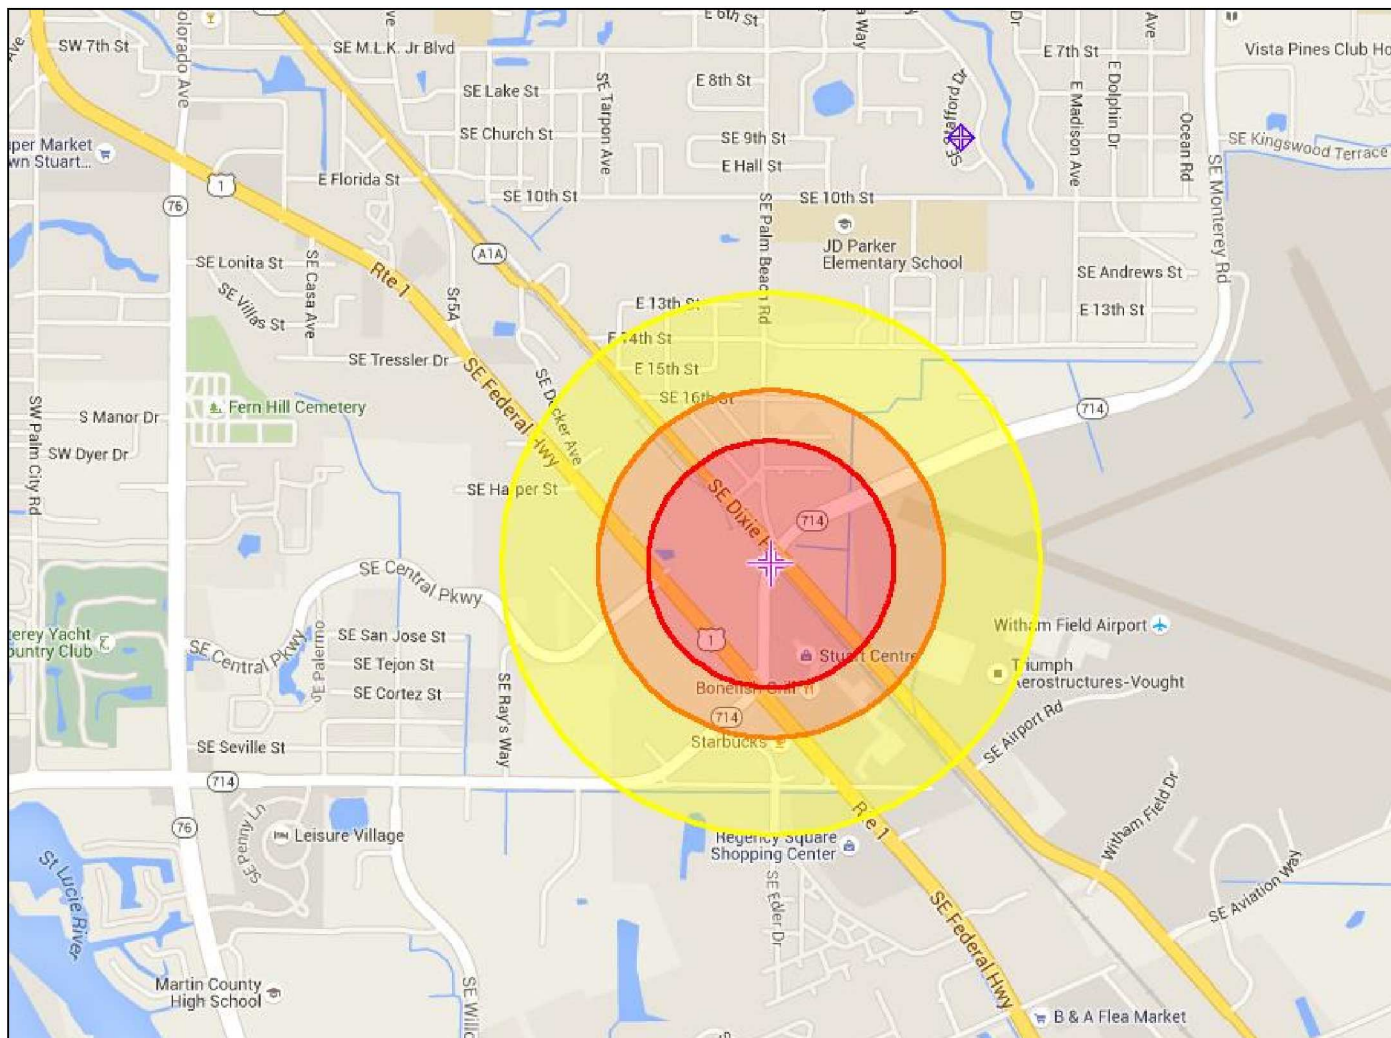

Liquefied Natural Gas (LNG) Railcar Explosion SE Monterey Rd and SE Dixie Hwy

Container: 10,000 gallon Container
Red Zone: People: 1 Homes: 1
Orange Zone: People: 166 Homes: 61
Yellow Zone: People: 716 Homes: 320
THREAT ZONE: Red: 372 yards Orange: 525 yards Yellow: 817 yards