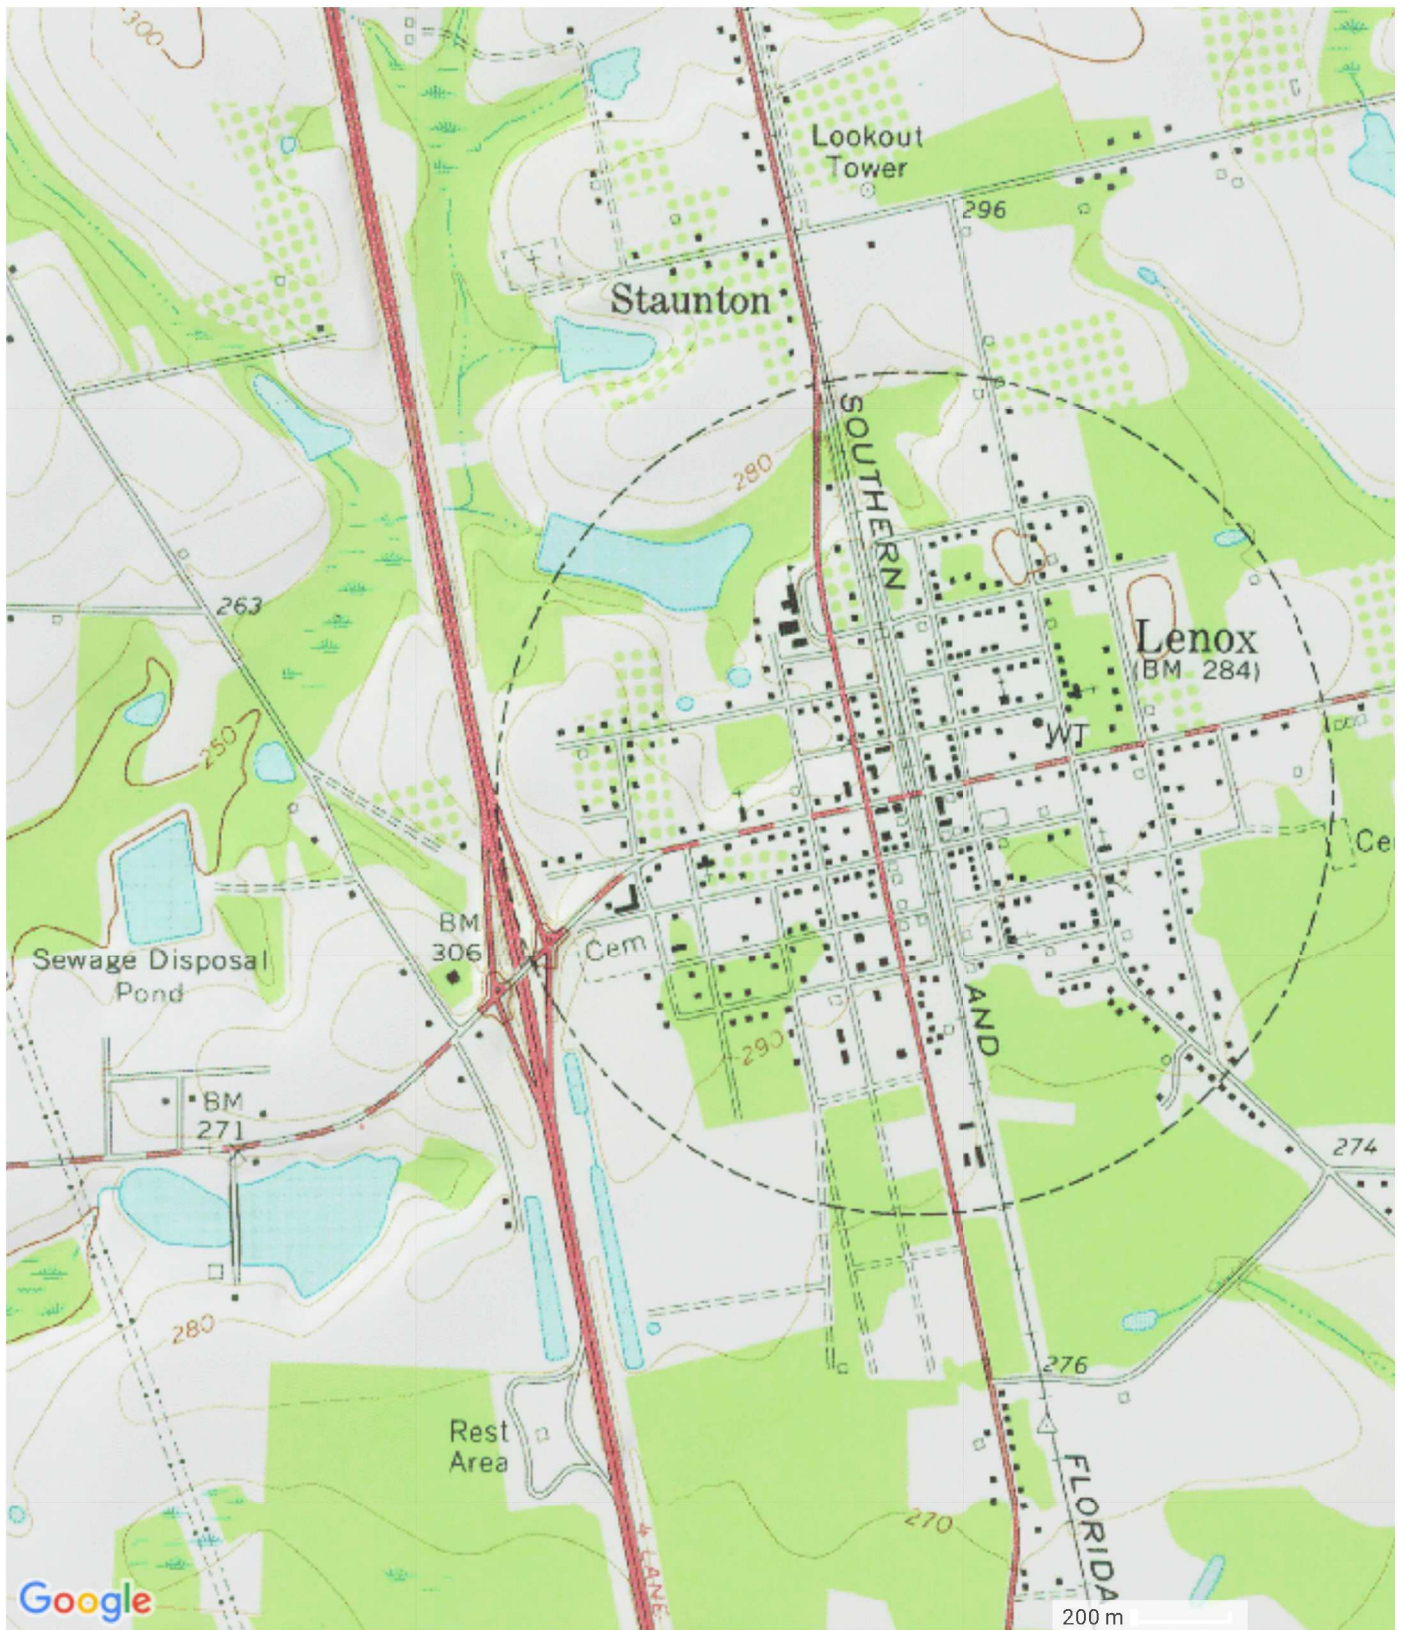

# Betts Lake Topo Map in Cook County Georgia

[Print this map](#)

Map provided by TopoZone.com