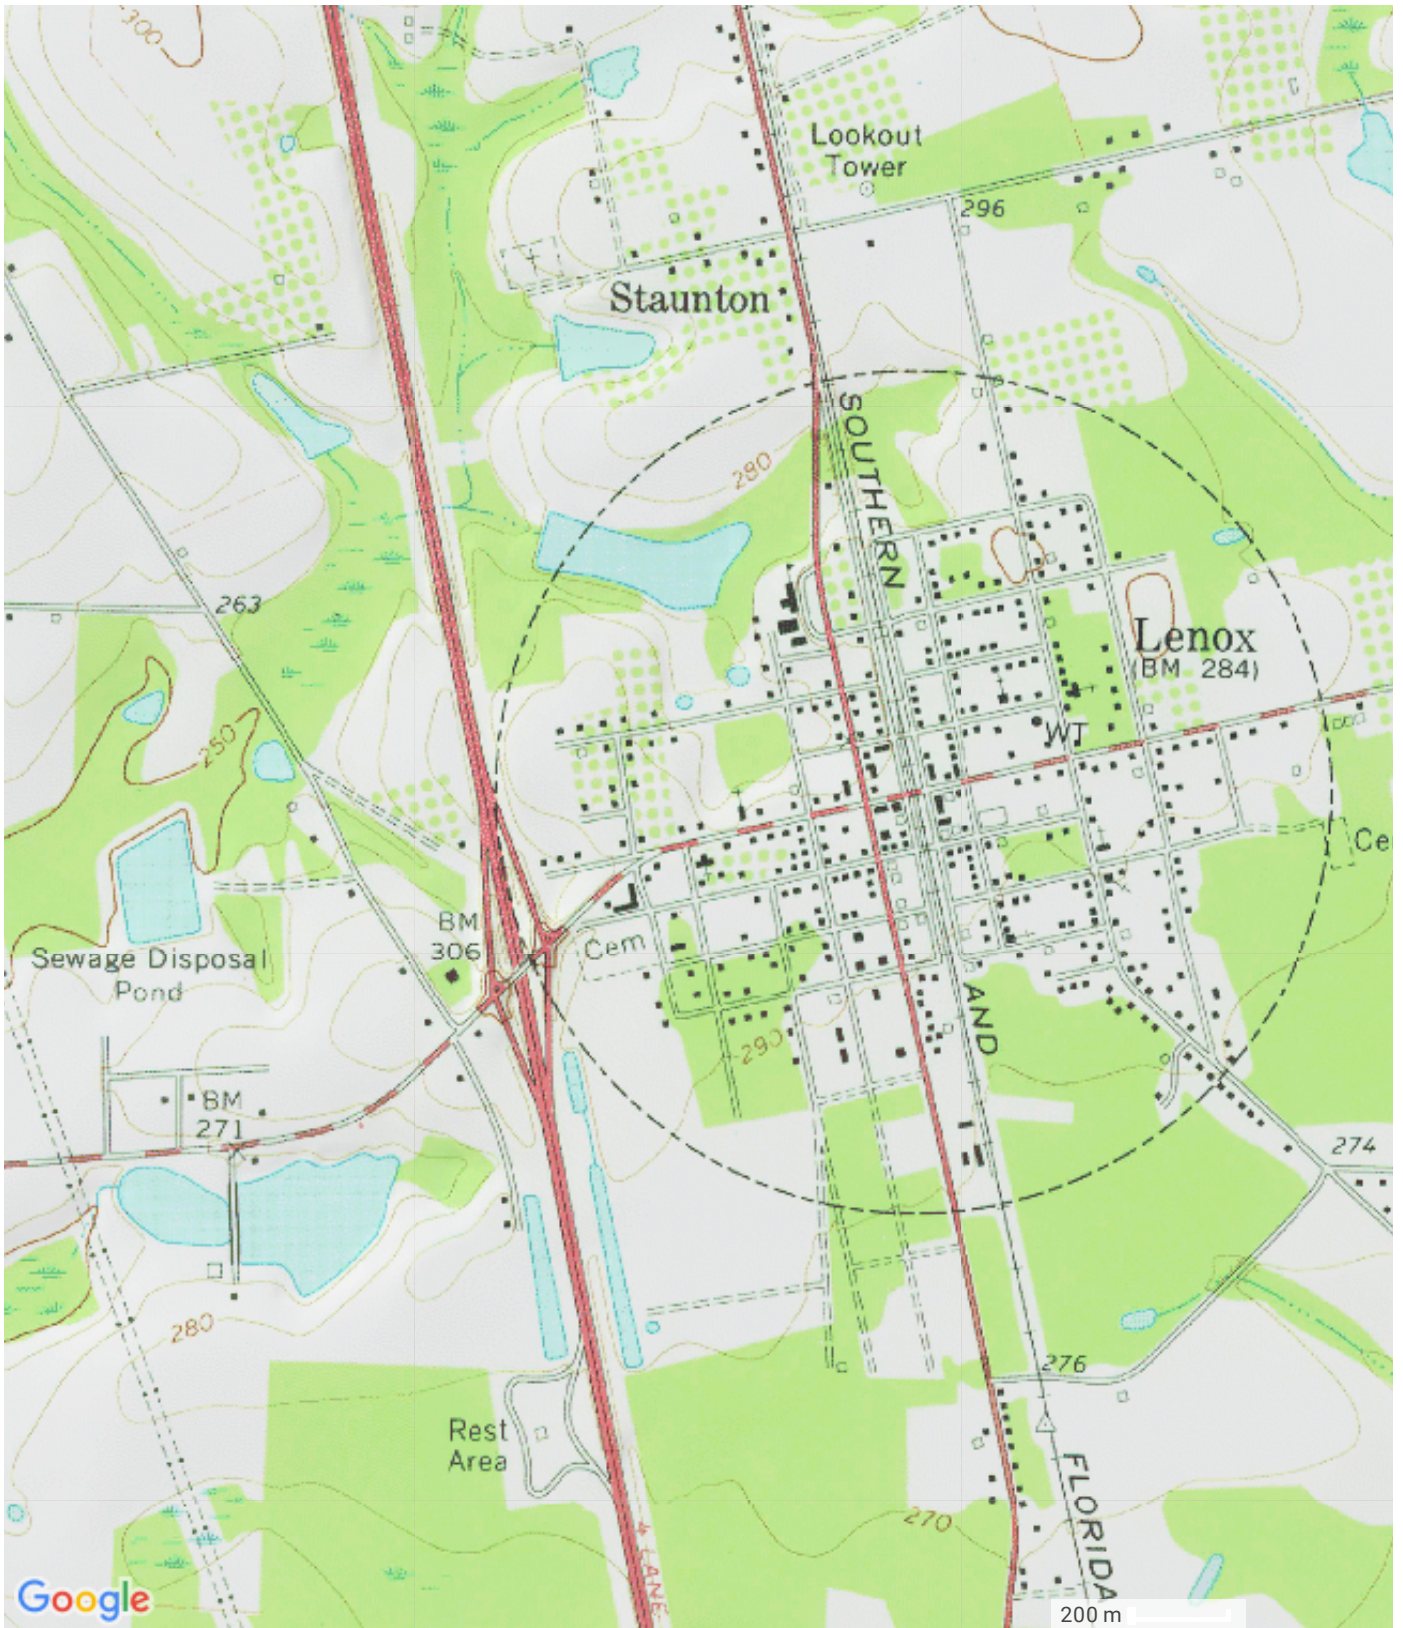

Betts Lake Topo Map in Cook County Georgia

[Print this map](#)

Map provided by TopoZone.com