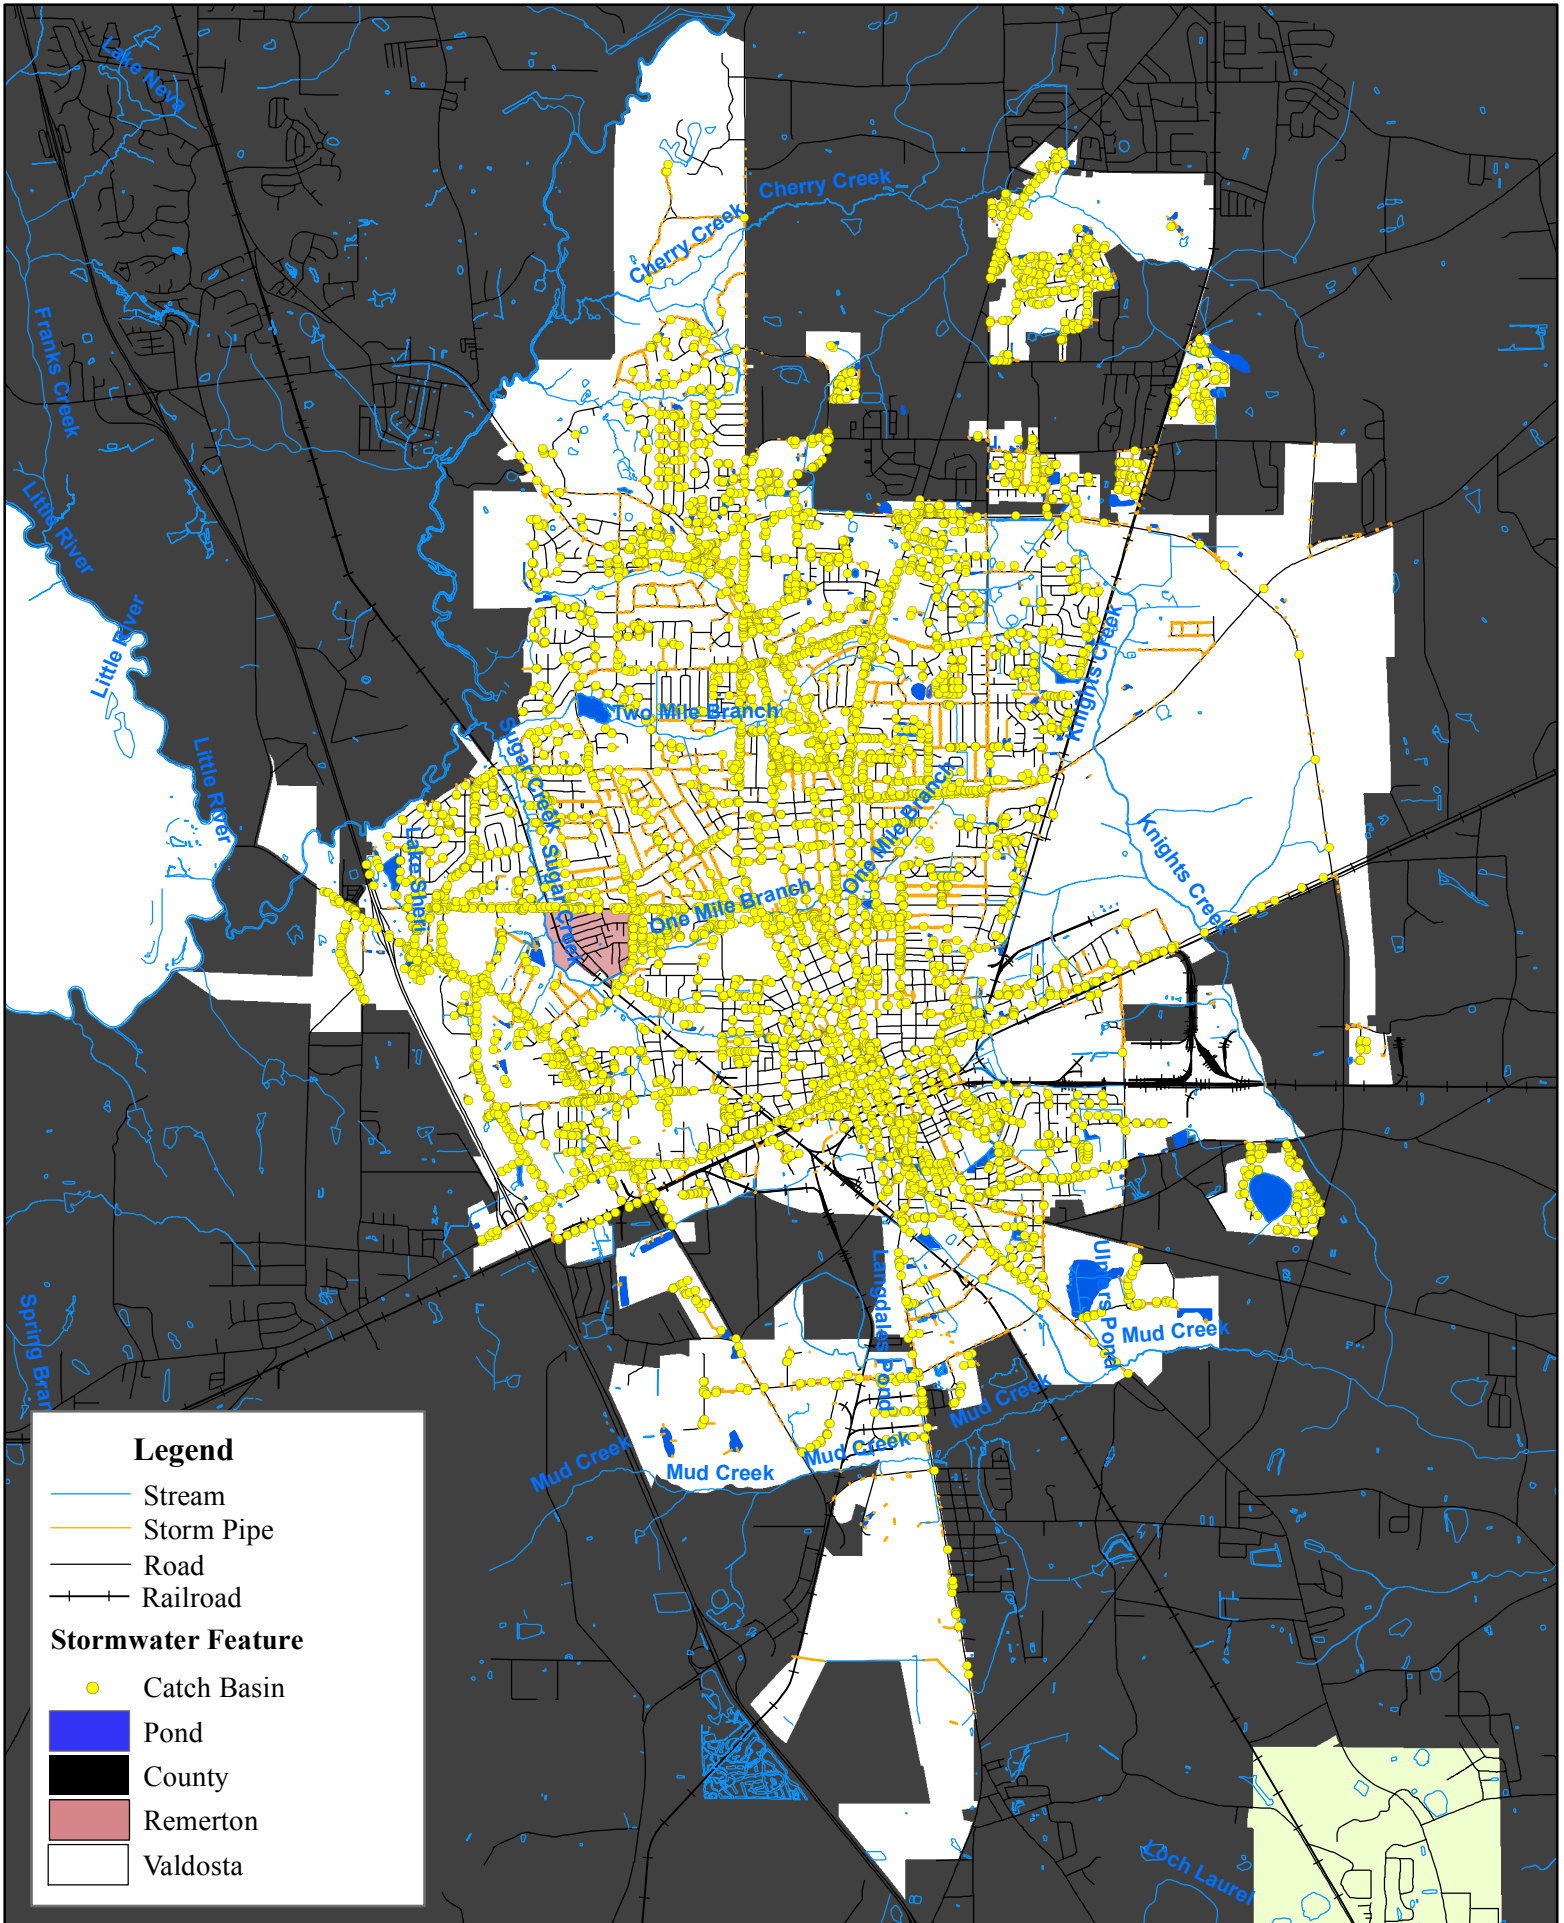

City of Valdosta Catch Basin Map 2013

Legend

- Stream
- Storm Pipe
- Road
- Railroad

Stormwater Feature

- Catch Basin
- Pond
- County
- Remerton
- Valdosta