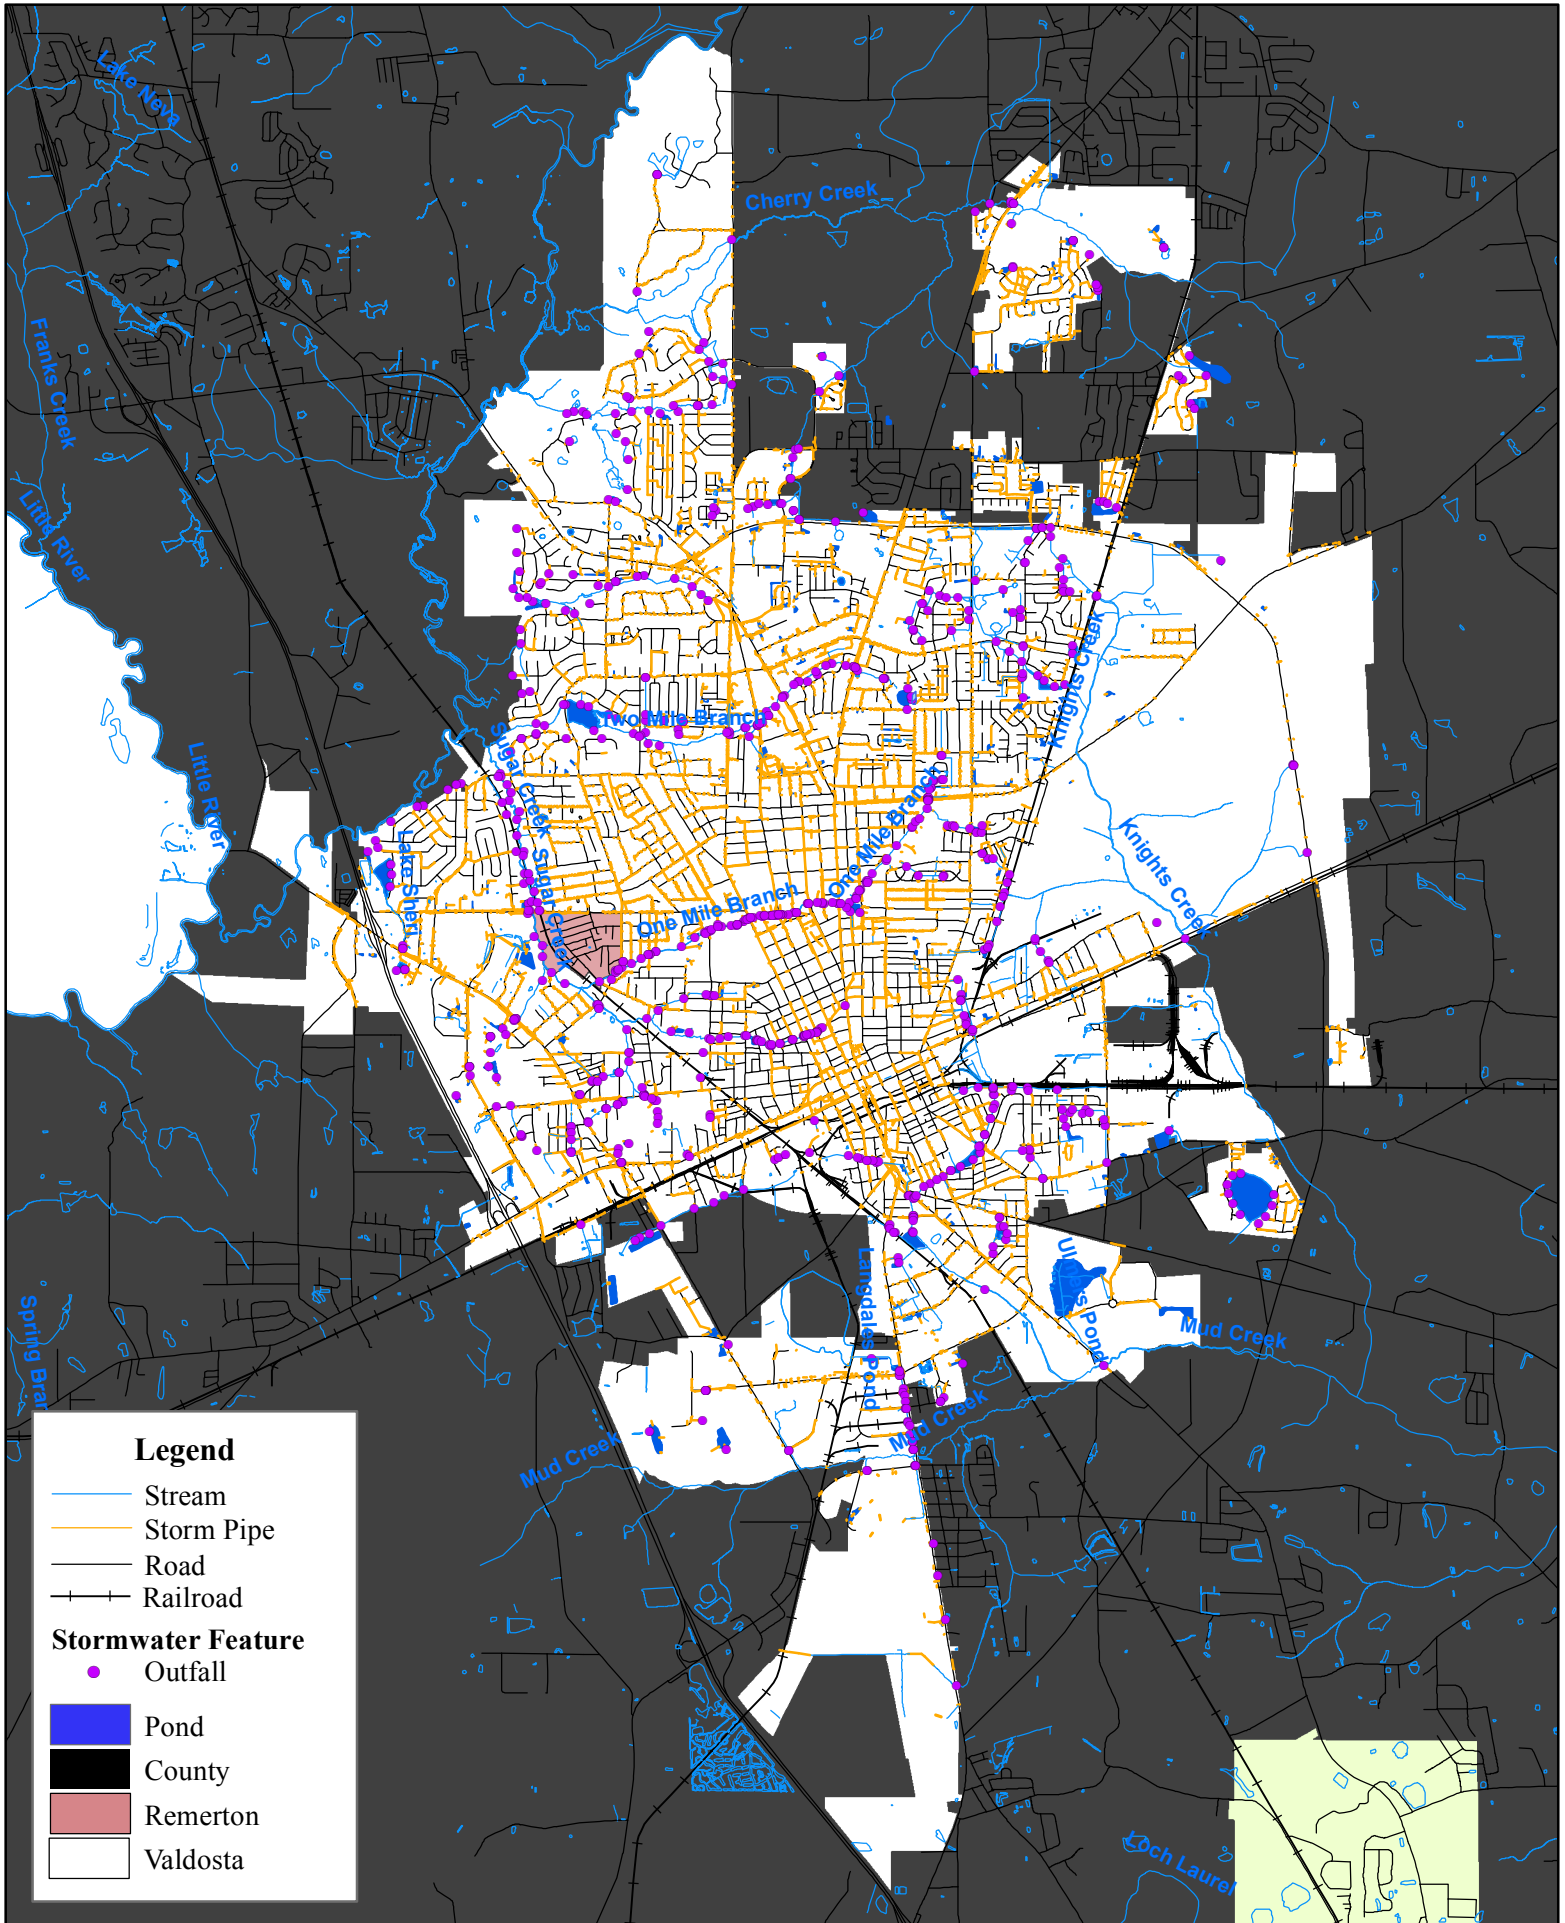

# City of Valdosta Outfall Map 2013

**Legend**

- Stream
- Storm Pipe
- Road
- Railroad

**Stormwater Feature**

- Outfall

**Other Features**

- Pond
- County
- Remerton
- Valdosta