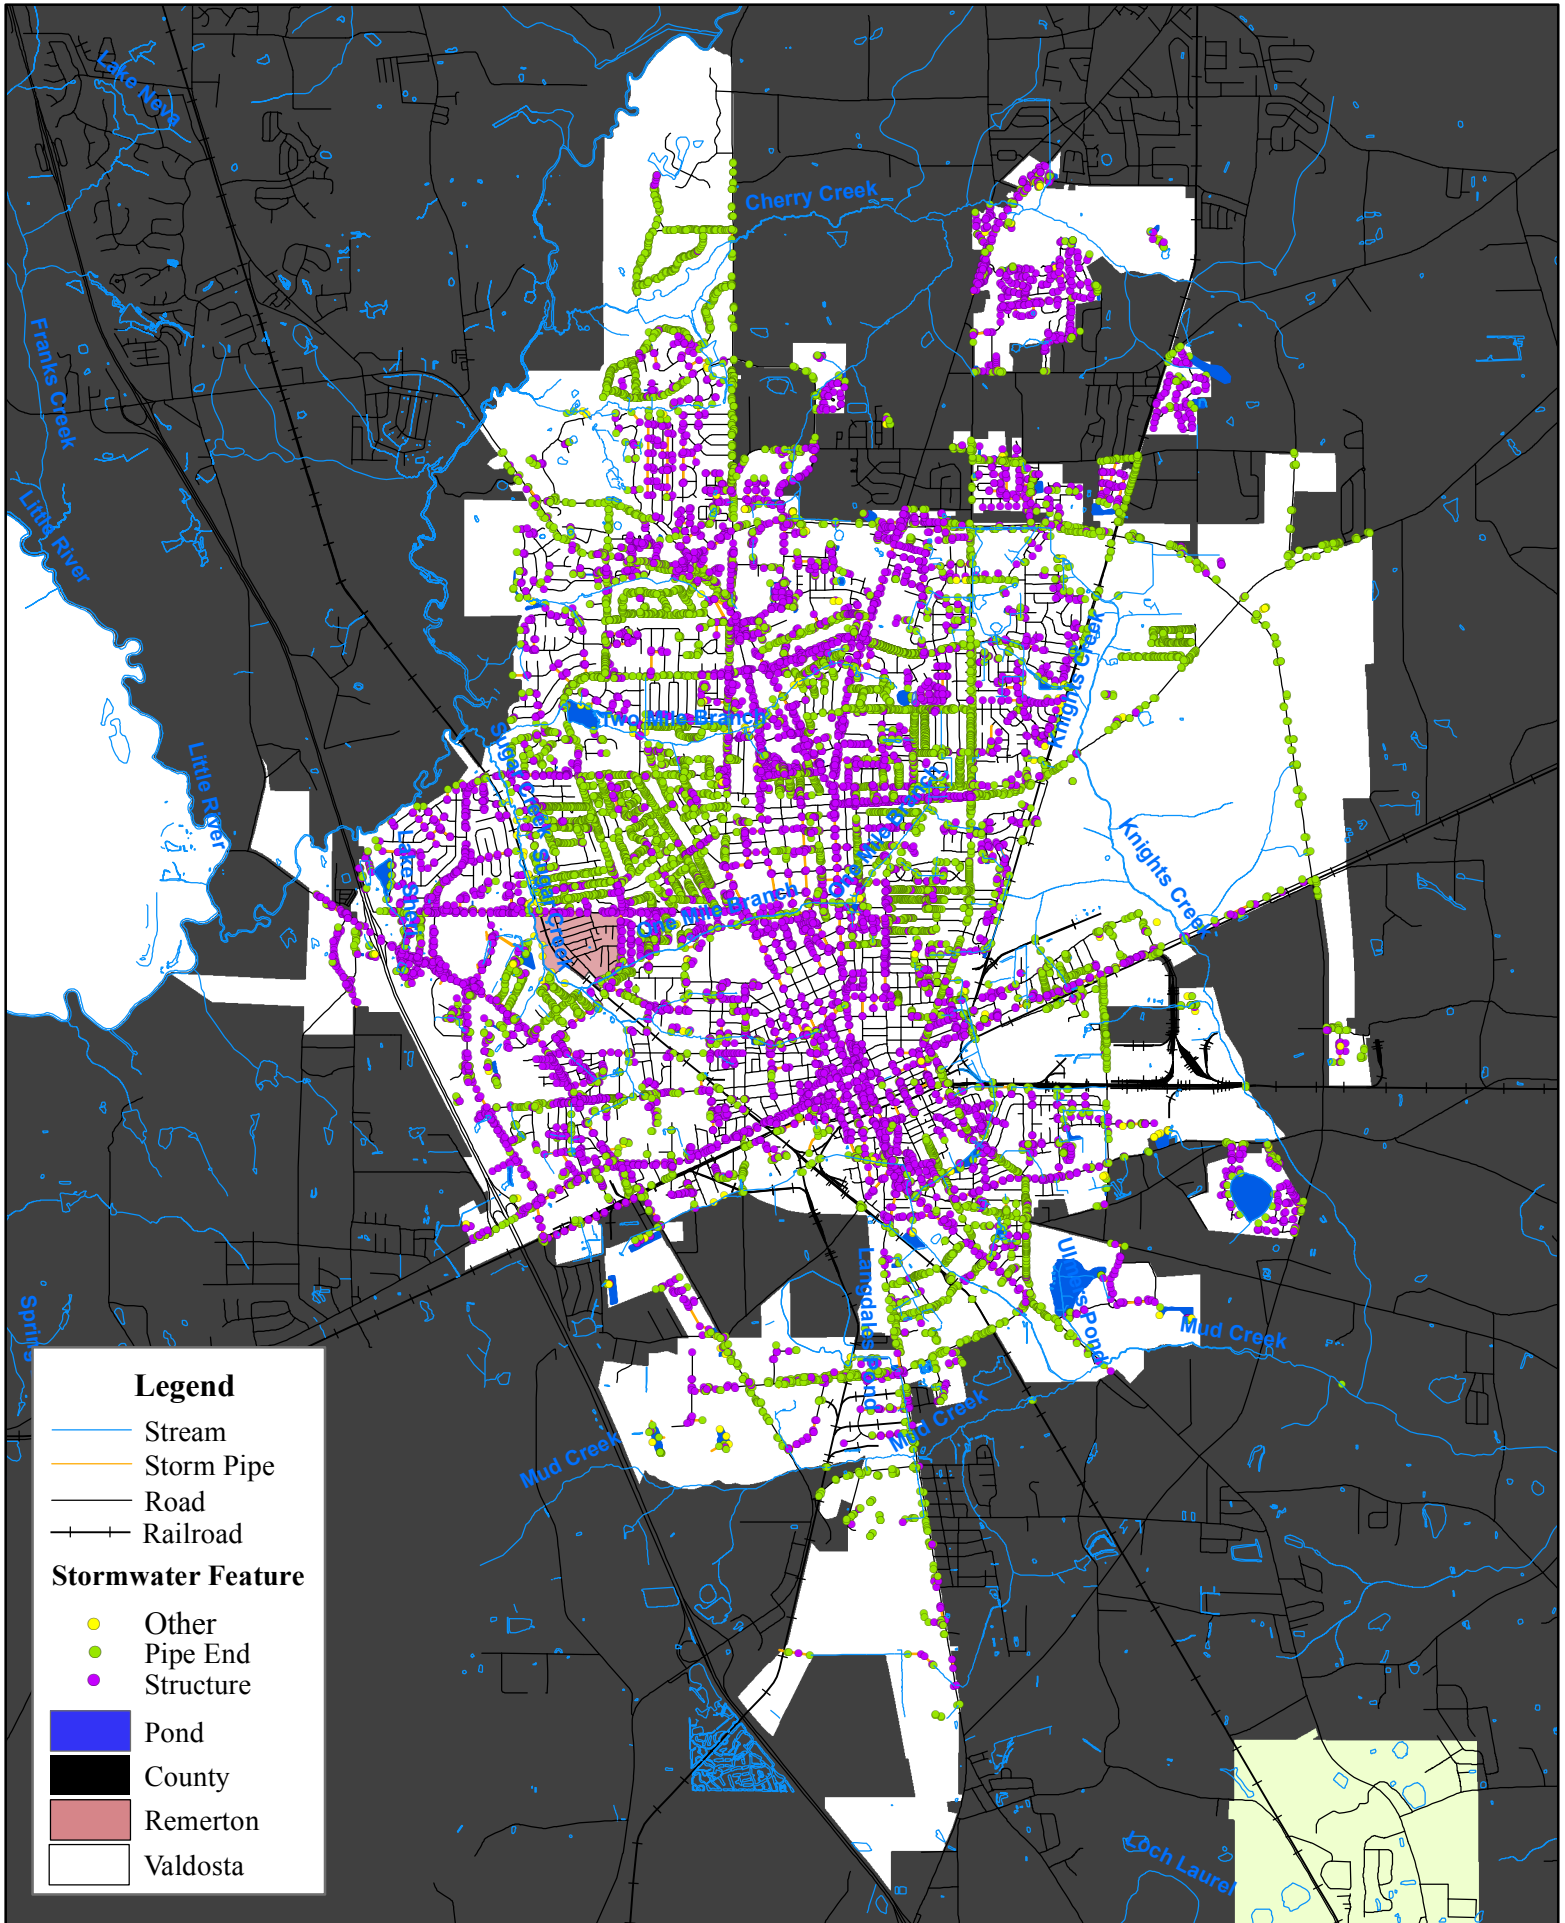

City of Valdosta Storm Sewer System Map 2013

Legend

- Stream
- Storm Pipe
- Road
- Railroad

Stormwater Feature

- Other
- Pipe End
- Structure

- Pond
- County
- Remerton
- Valdosta