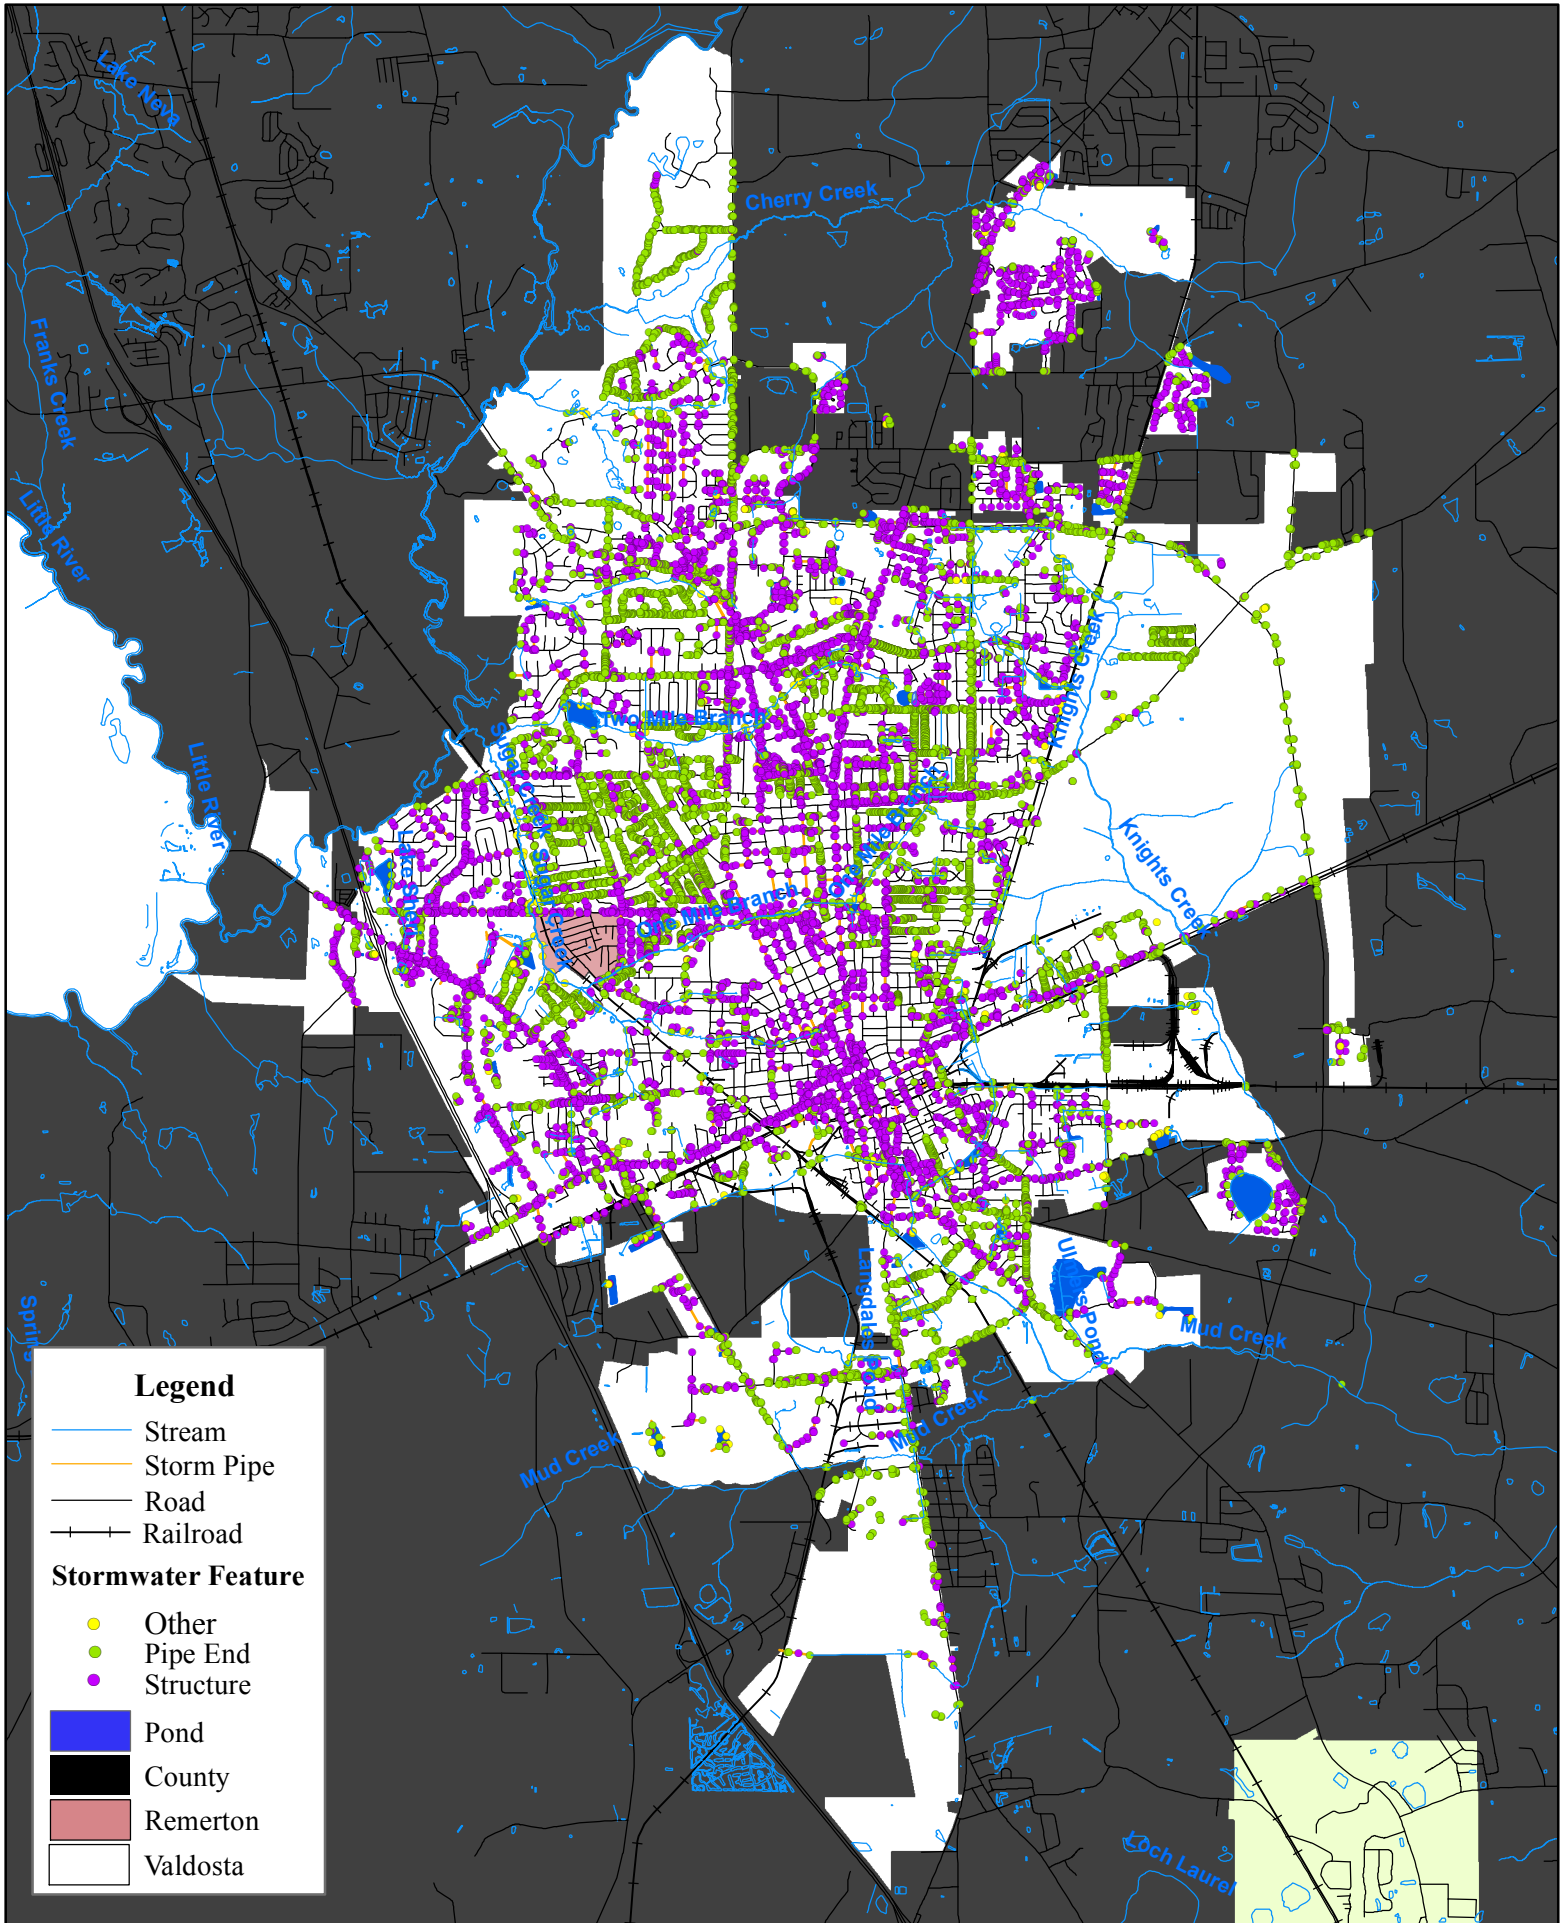

# City of Valdosta Storm Sewer System Map 2013

**Legend**

- Stream
- Storm Pipe
- Road
- Railroad

**Stormwater Feature**

- Other
- Pipe End
- Structure

- Pond
- County
- Remerton
- Valdosta