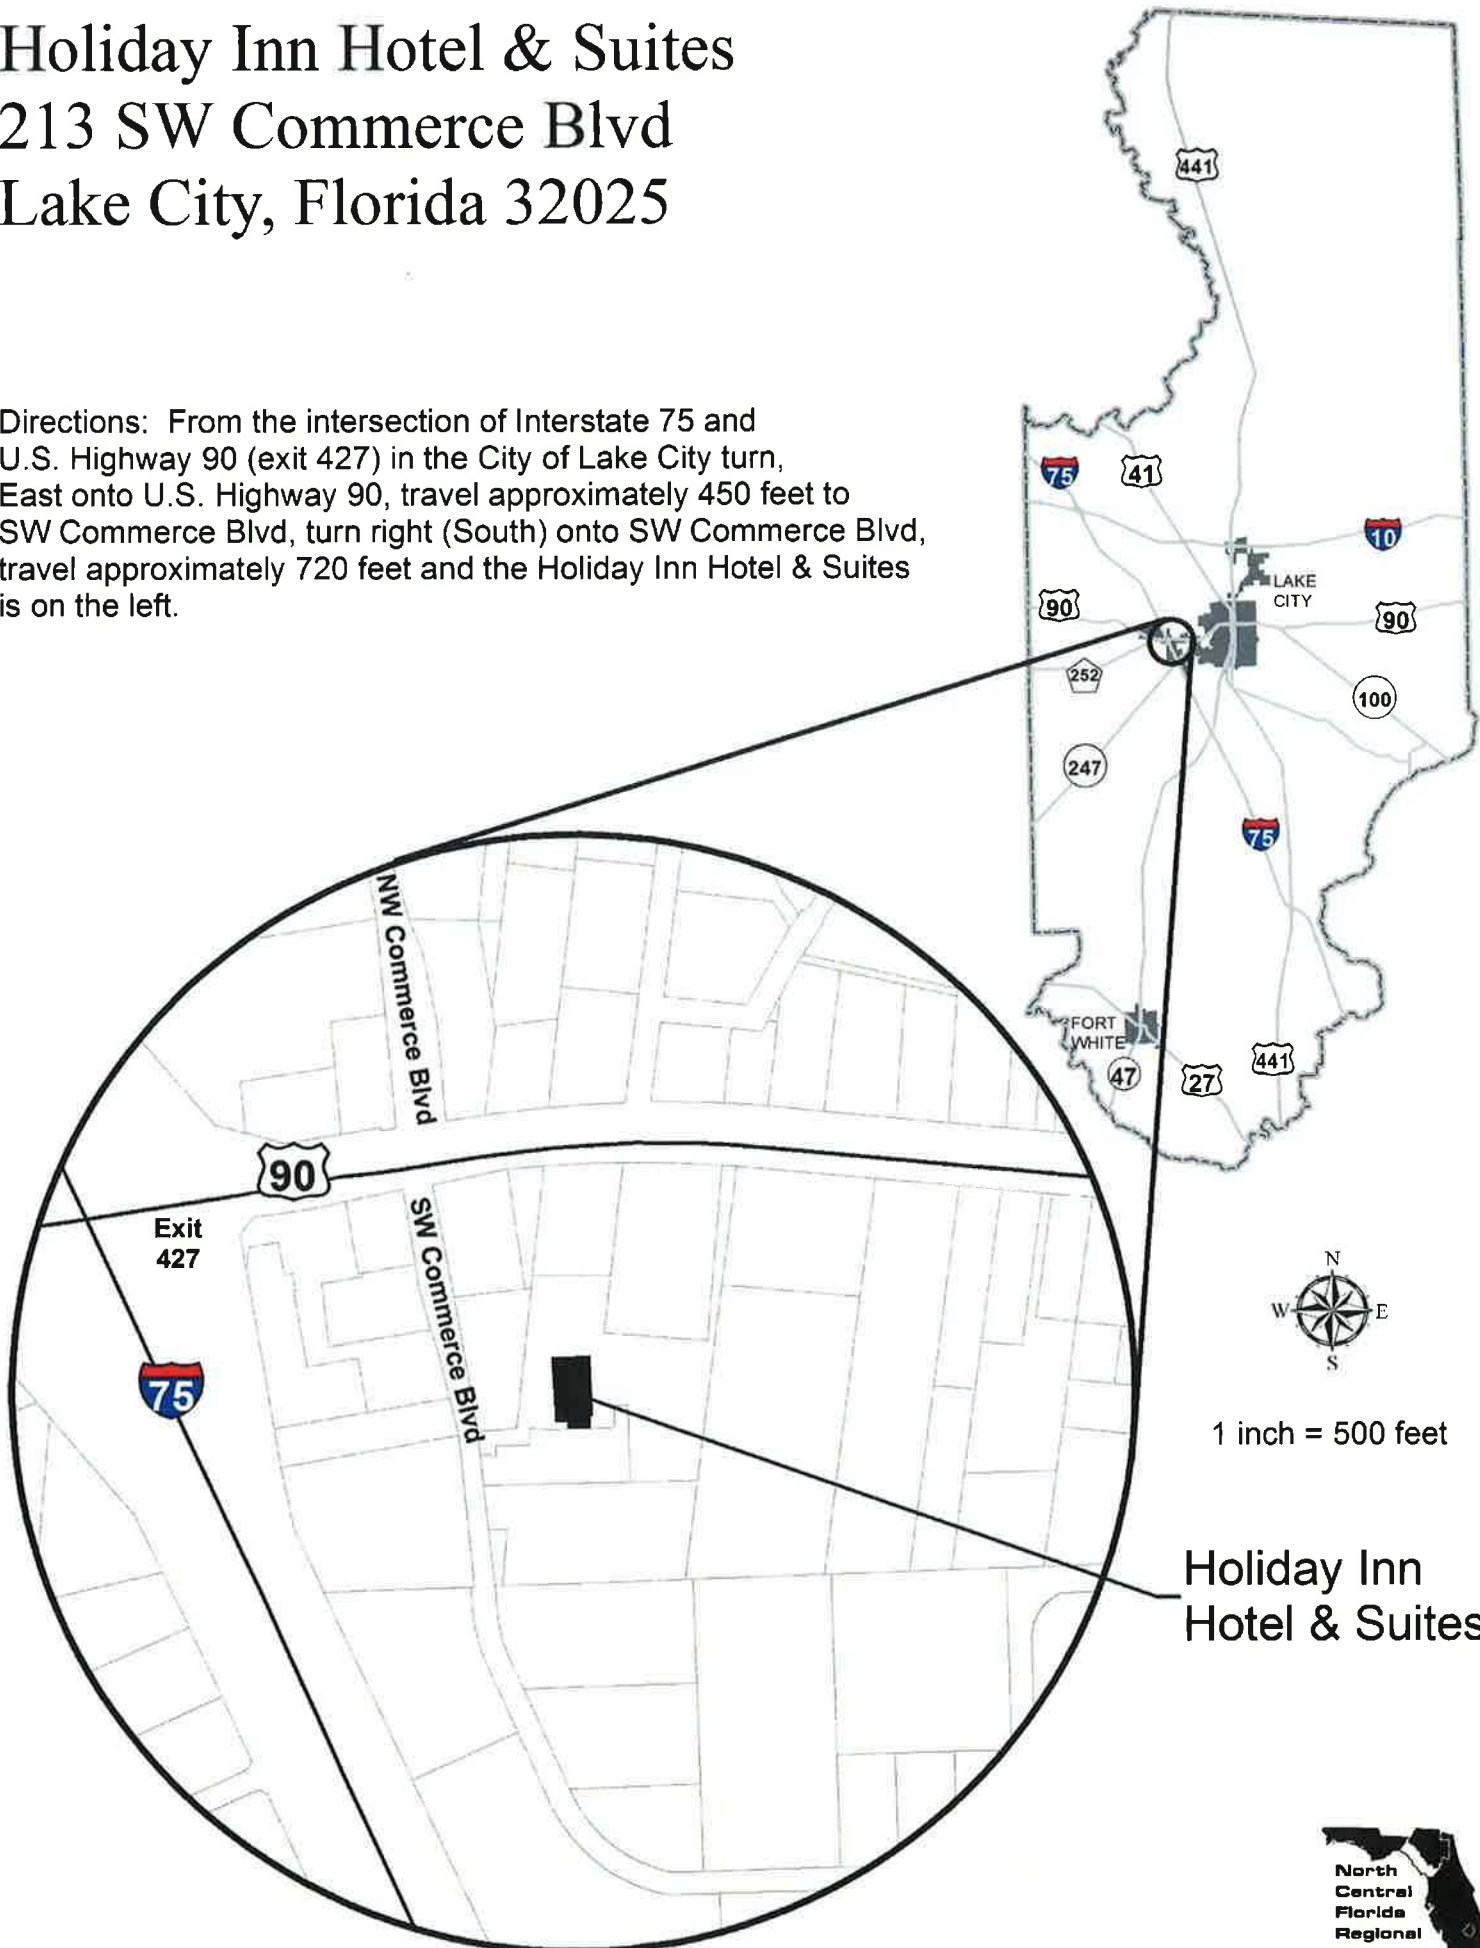

Holiday Inn Hotel & Suites

213 SW Commerce Blvd
Lake City, Florida 32025

Directions: From the intersection of Interstate 75 and U.S. Highway 90 (exit 427) in the City of Lake City turn, East onto U.S. Highway 90, travel approximately 450 feet to SW Commerce Blvd, turn right (South) onto SW Commerce Blvd, travel approximately 720 feet and the Holiday Inn Hotel & Suites is on the left.

Holiday Inn
Hotel & Suites