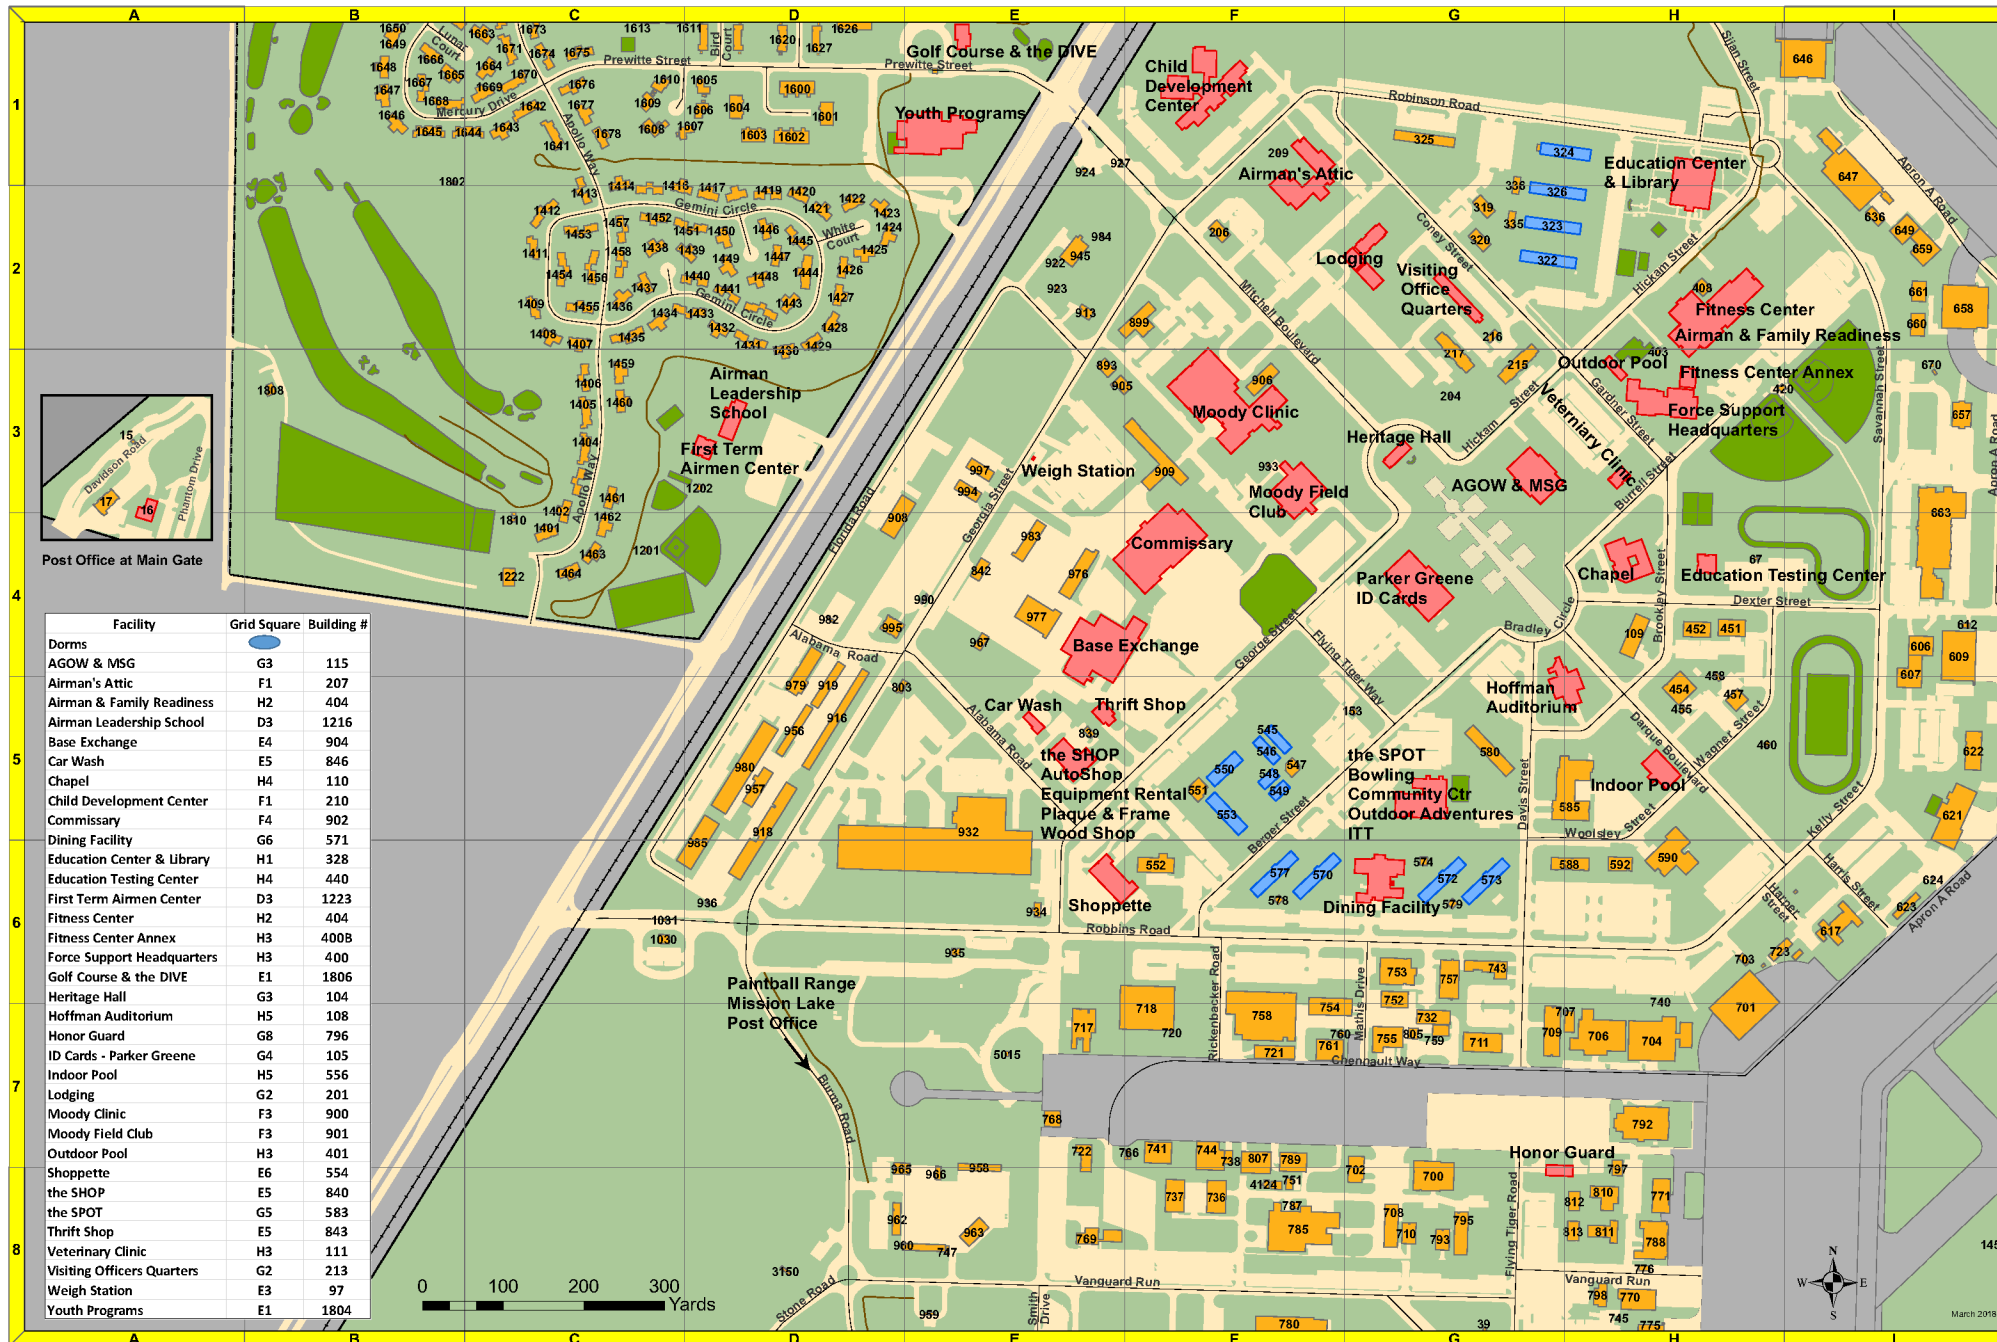

23D FORCE SUPPORT SQUADRON
MOODY AIR FORCE BASE, GA

BASE MAP & HOURS OF OPERATIONS

WWW.MOODYFSS.COM

For more information, visit
www.moodyfss.com and
facebook.com/moodyfss/