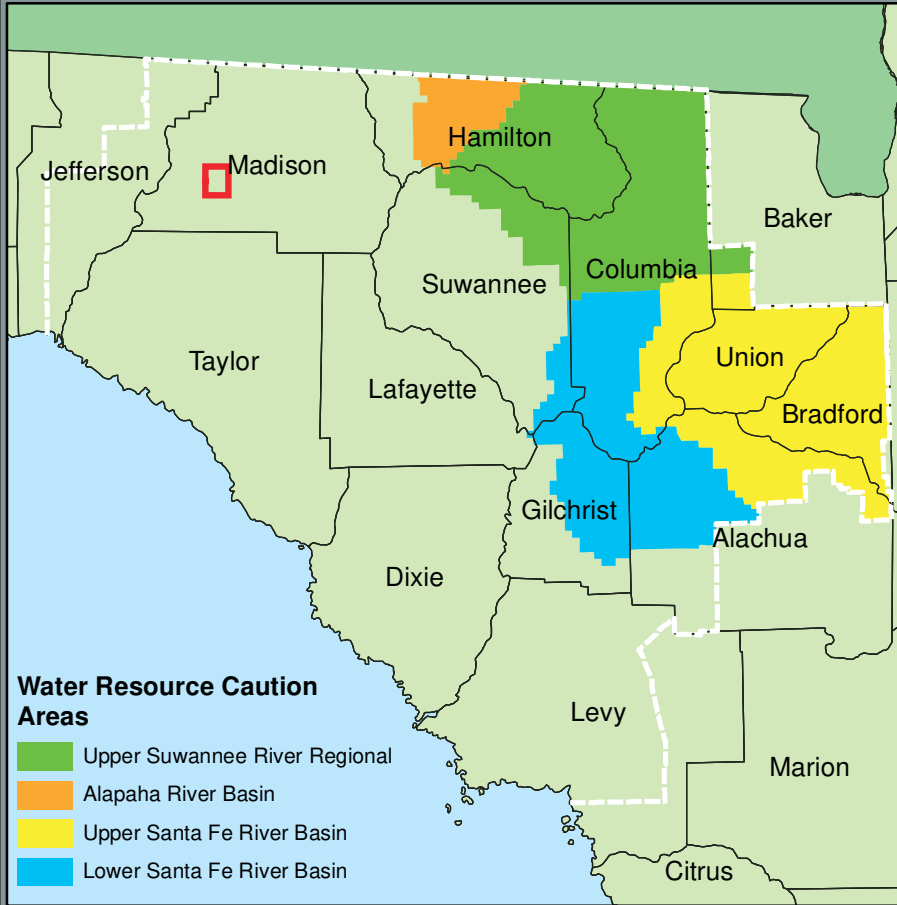

Greene Property Property Offer Location Map

Water Resource Caution Areas

- Upper Suwannee River Regional
- Alapaha River Basin
- Upper Santa Fe River Basin
- Lower Santa Fe River Basin

Note: This map was created by the Suwannee River Water Management District (SRWMD) to be used for planning purposes only. SRWMD shall not be held liable for any injury or damage caused by the use of data distributed as a public records request regardless of their use or application. SRWMD does not guarantee the accuracy, or suitability for any use of these data, and no warranty is expressed or implied. For more information please contact the SRWMD at 386-362-1001.
Map Created 2/28/2019

- Property Boundary
- SRWMD Ownership
- SRWMD Boundary
- SRWMD Proposed Acquisition