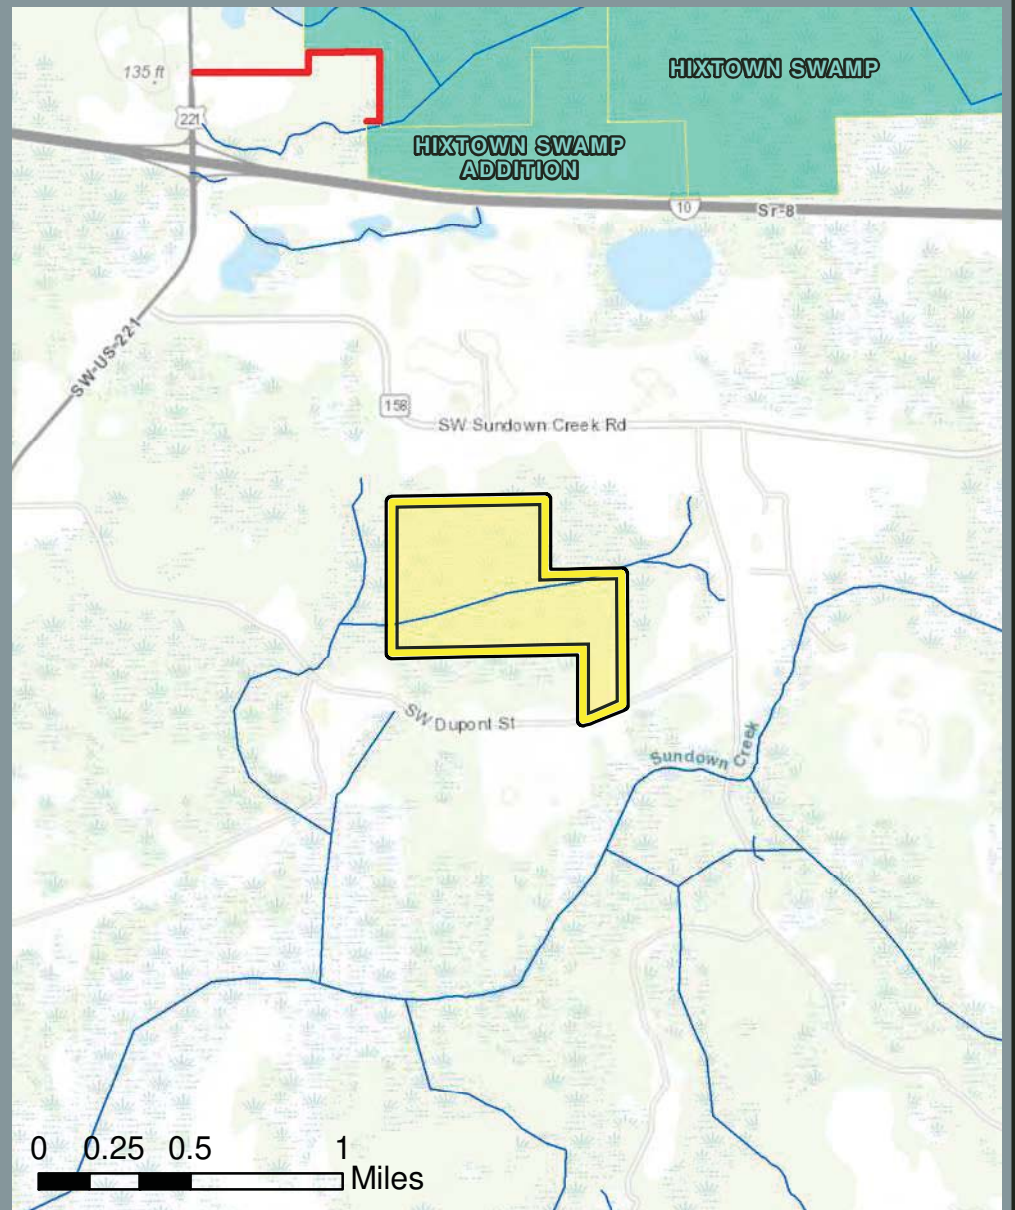

Greene Property Property Offer Location Map

Water Resource Caution Areas

- Upper Suwannee River Regional
- Alapaha River Basin
- Upper Santa Fe River Basin
- Lower Santa Fe River Basin

Note: This map was created by the Suwannee River Water Management District (SRWMD) to be used for planning purposes only. SRWMD shall not be held liable for any injury or damage caused by the use of data distributed as a public records request regardless of their use or application. SRWMD does not guarantee the accuracy, or suitability for any use of these data, and no warranty is expressed or implied. For more information please contact the SRWMD at 386-362-1001.
Map Created 2/28/2019

- Property Boundary
- SRWMD Ownership
- SRWMD Boundary
- SRWMD Proposed Acquisition