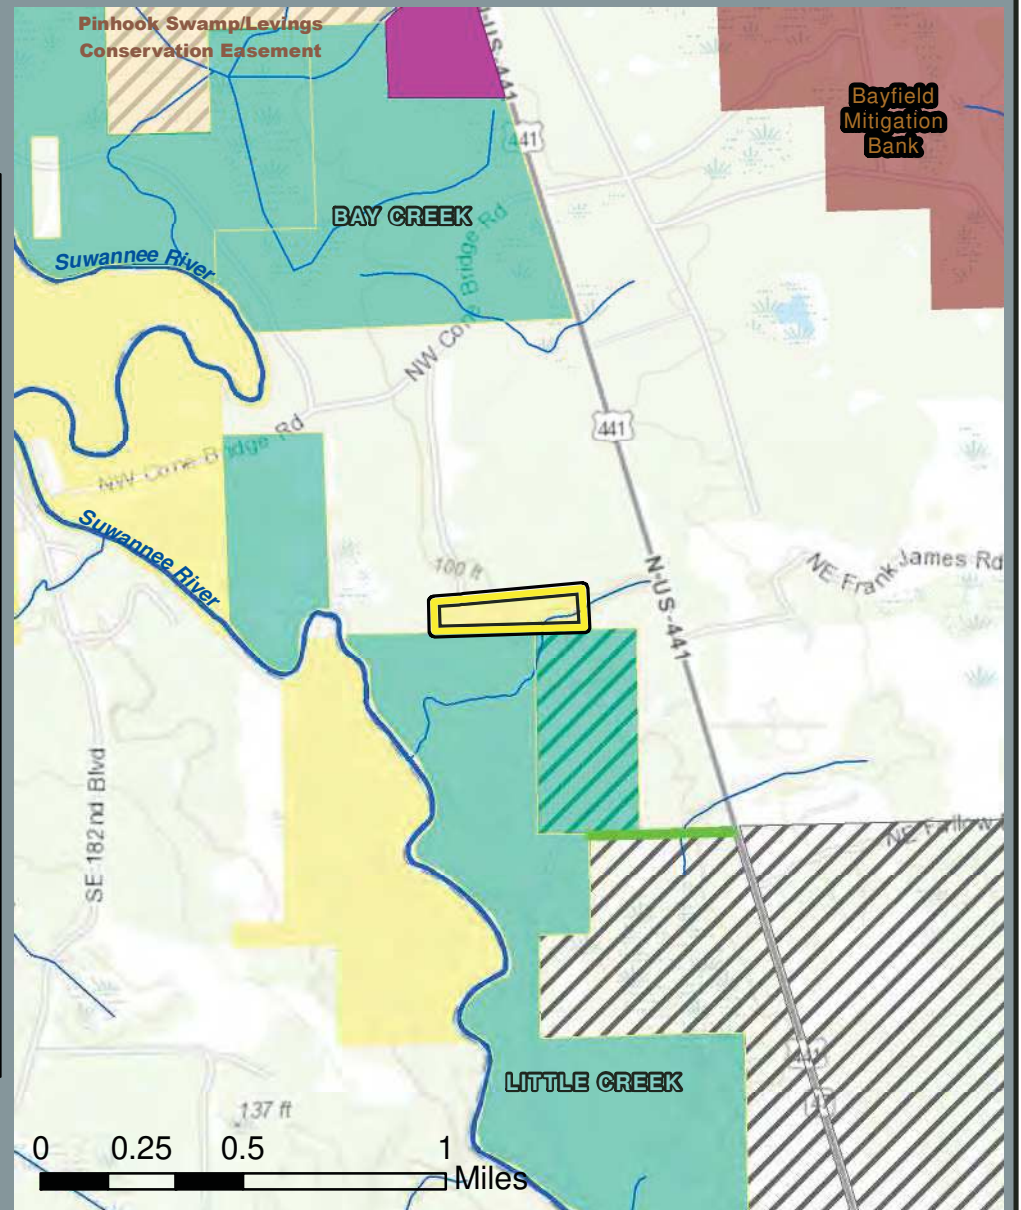

Doug Sasser Property Property Offer Location Map

Legend

Eastern WRCA

Note: This map was created by the Suwannee River Water Management District (SRWMD) to be used for planning purposes only. SRWMD shall not be held liable for any injury or damage caused by the use of data distributed as a public records request regardless of their use or application. SRWMD does not guarantee the accuracy, or suitability for any use of these data, and no warranty is expressed or implied. For more information please contact the SRWMD at 386-362-1001.
Map Created 4/9/2019

- Property Boundary
- SRWMD Ownership
- SRWMD Boundary
- SRWMD Proposed Acquisition