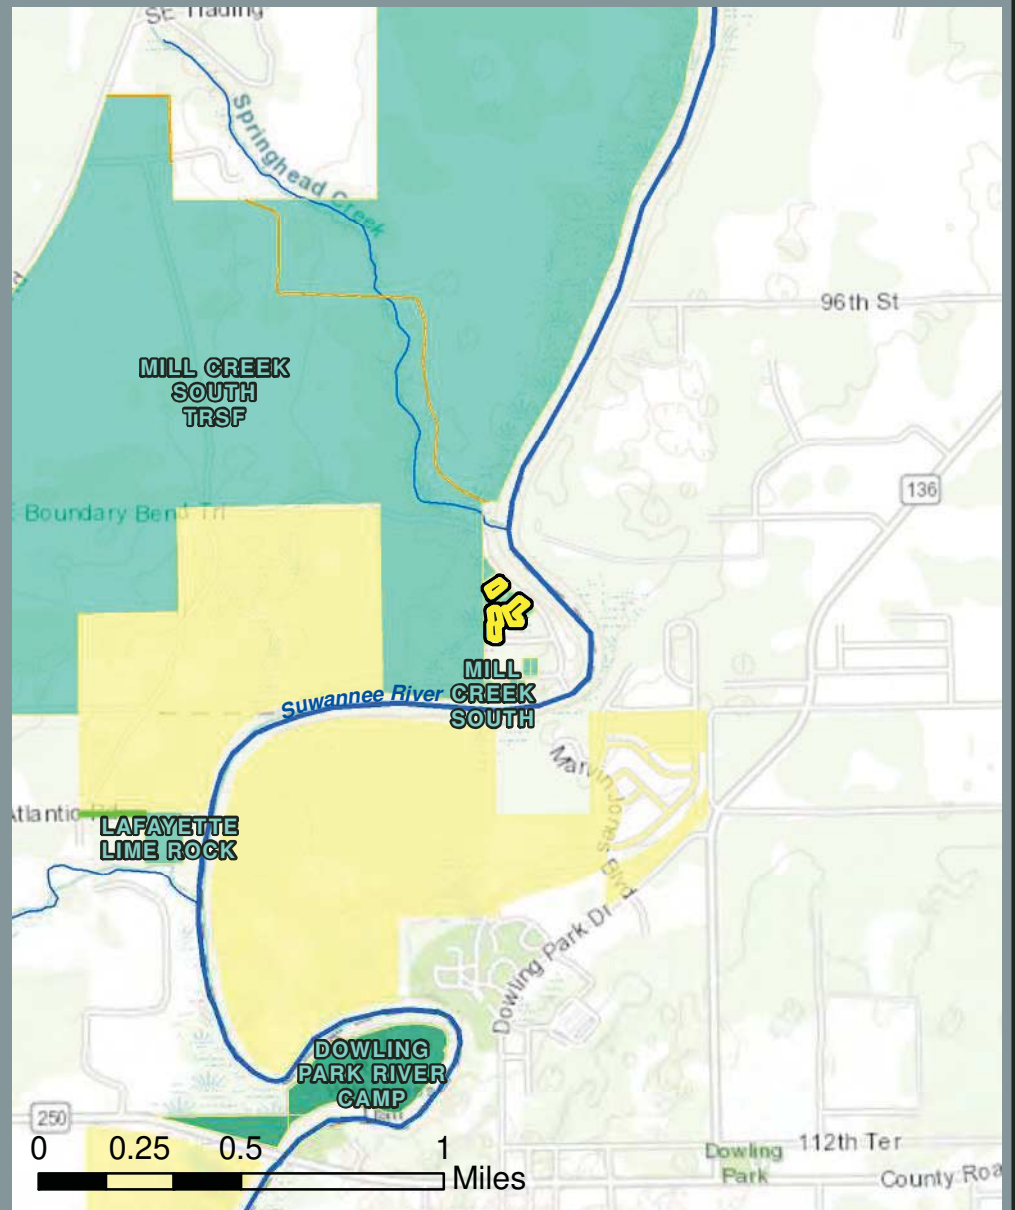

O'Toole Donation Property Offer Location Map

- Property Boundary
- SRWMD Ownership
- Other Public Ownership
- SRWMD Boundary
- SRWMD Proposed Acquisition

Note: This map was created by the Suwannee River Water Management District (SRWMD) to be used for planning purposes only. SRWMD shall not be held liable for any injury or damage caused by the use of data distributed as a public records request regardless of their use or application. SRWMD does not guarantee the accuracy, or suitability for any use of these data, and no warranty is expressed or implied. For more information please contact the SRWMD at 386-362-1001.
Map Created 4/9/2019