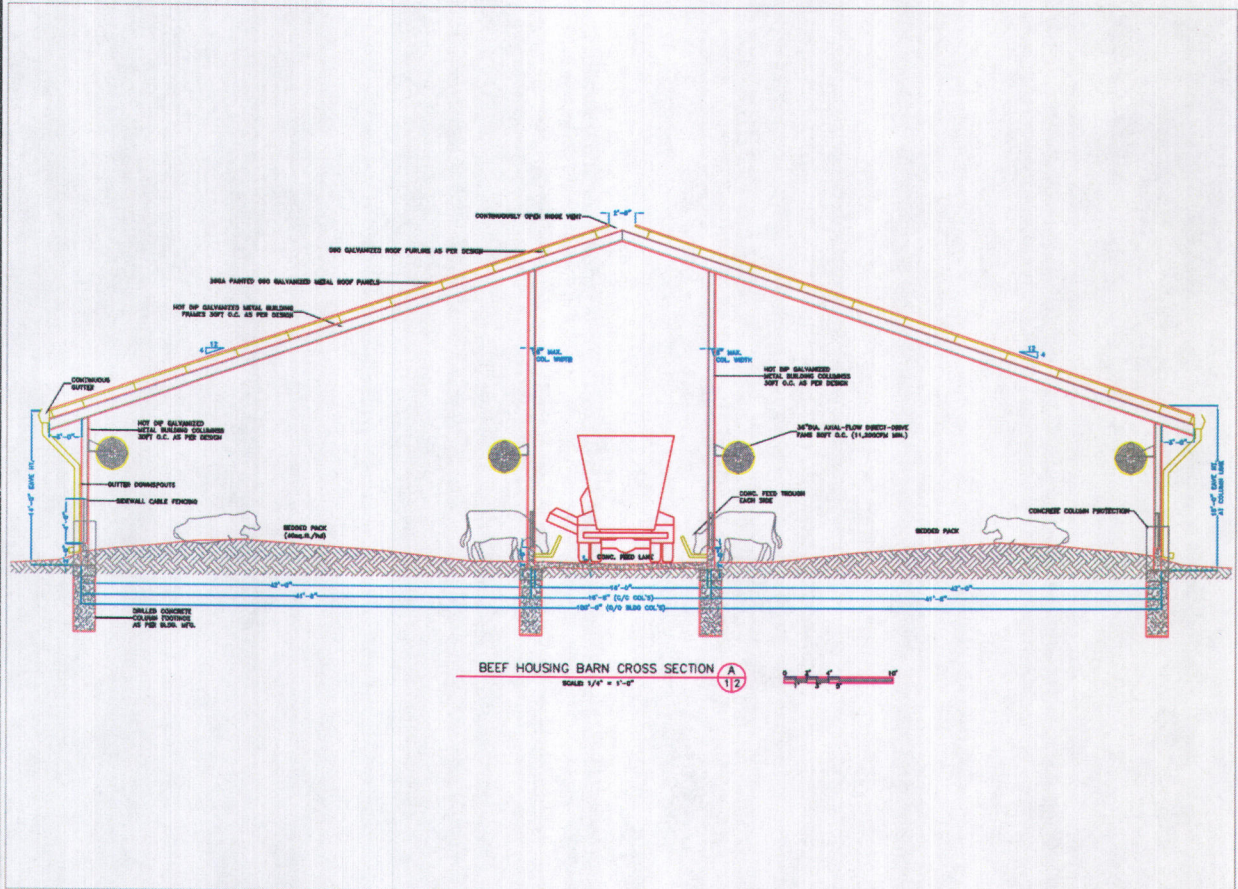

Comprehensive Nutrient Management Plan

for

Southern Cross Organics & Energy, LLC

20078 137th Road

O'Brien, FL 32071

TELEPHONE NO.: (386) 339-1857

911 Coordinates: 137th RD (Fire Marker 911)
Watershed Code: Lower Suwannee 03110205

(Directions to farm: Started in Live Oak, take SR 51 Southwest 6.2 miles from US 129, turn left on to SR 349, go 11.1 miles, turn left on to 208 St, go 1.4 miles, turn left on to 137th Rd, go north 1.4 and operation is on the right.)