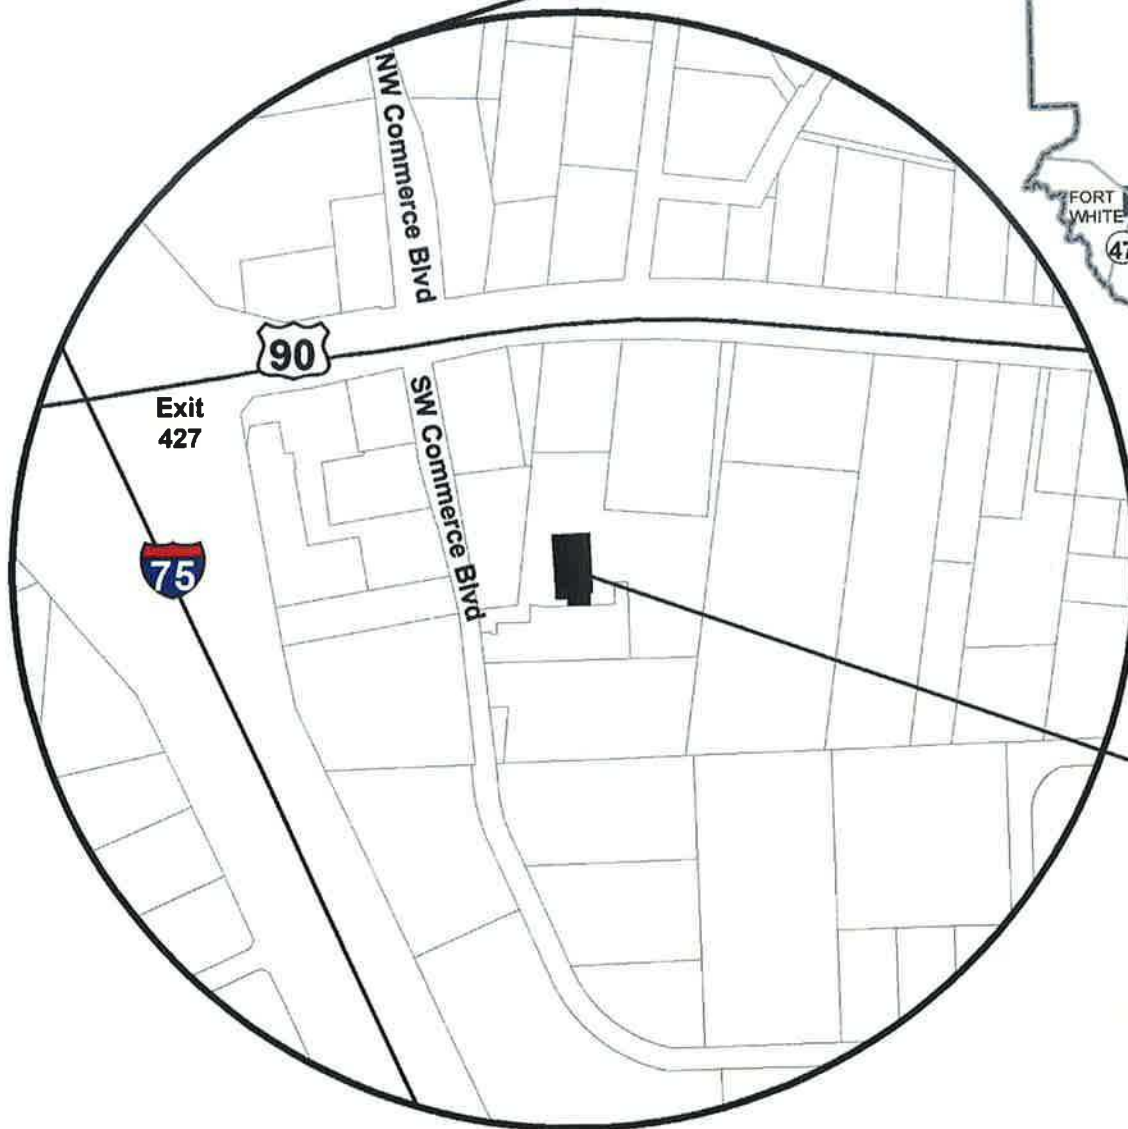

Holiday Inn Hotel & Suites

213 SW Commerce Blvd
Lake City, Florida 32025

Directions: From the intersection of Interstate 75 and U.S. Highway 90 (exit 427) in the City of Lake City turn, East onto U.S. Highway 90, travel approximately 450 feet to SW Commerce Blvd, turn right (South) onto SW Commerce Blvd, travel approximately 720 feet and the Holiday Inn Hotel & Suites is on the left.

1 inch = 500 feet

Holiday Inn
Hotel & Suites