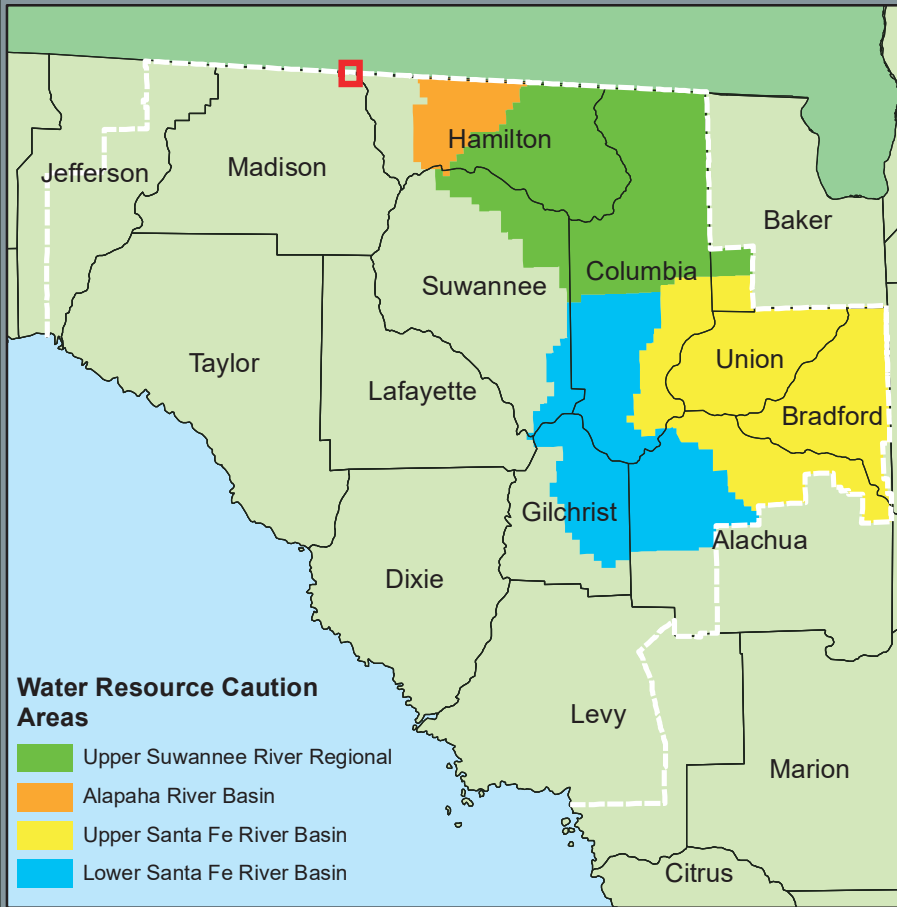

Drufner Tract Property Offer Location Map

Water Resource Caution Areas

- Upper Suwannee River Regional
- Alapaha River Basin
- Upper Santa Fe River Basin
- Lower Santa Fe River Basin

Note: This map was created by the Suwannee River Water Management District (SRWMD) to be used for planning purposes only. SRWMD shall not be held liable for any injury or damage caused by the use of data distributed as a public records request regardless of their use or application. SRWMD does not guarantee the accuracy, or suitability for any use of these data, and no warranty is expressed or implied. For more information please contact the SRWMD at 386-362-1001.
Map Created 1/4/2019

- Property Boundary
- SRWMD Ownership
- SRWMD Boundary
- SRWMD Proposed Acquisition