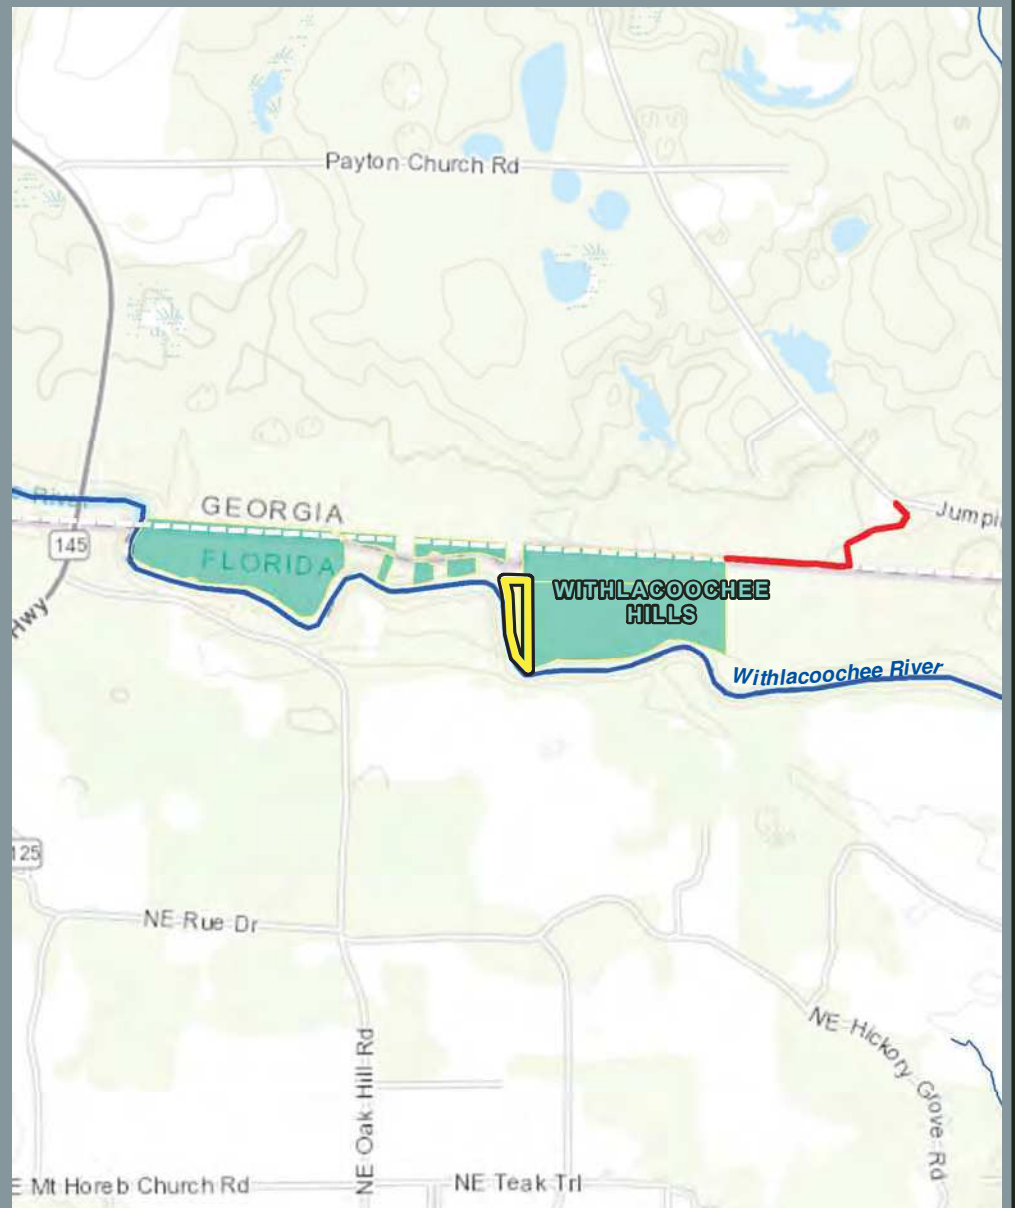

Drufner Tract Property Offer Location Map

Water Resource Caution Areas

- Upper Suwannee River Regional
- Alapaha River Basin
- Upper Santa Fe River Basin
- Lower Santa Fe River Basin

Note: This map was created by the Suwannee River Water Management District (SRWMD) to be used for planning purposes only. SRWMD shall not be held liable for any injury or damage caused by the use of data distributed as a public records request regardless of their use or application. SRWMD does not guarantee the accuracy, or suitability for any use of these data, and no warranty is expressed or implied. For more information please contact the SRWMD at 386-362-1001.
Map Created 1/4/2019

- Property Boundary
- SRWMD Ownership
- SRWMD Boundary
- SRWMD Proposed Acquisition