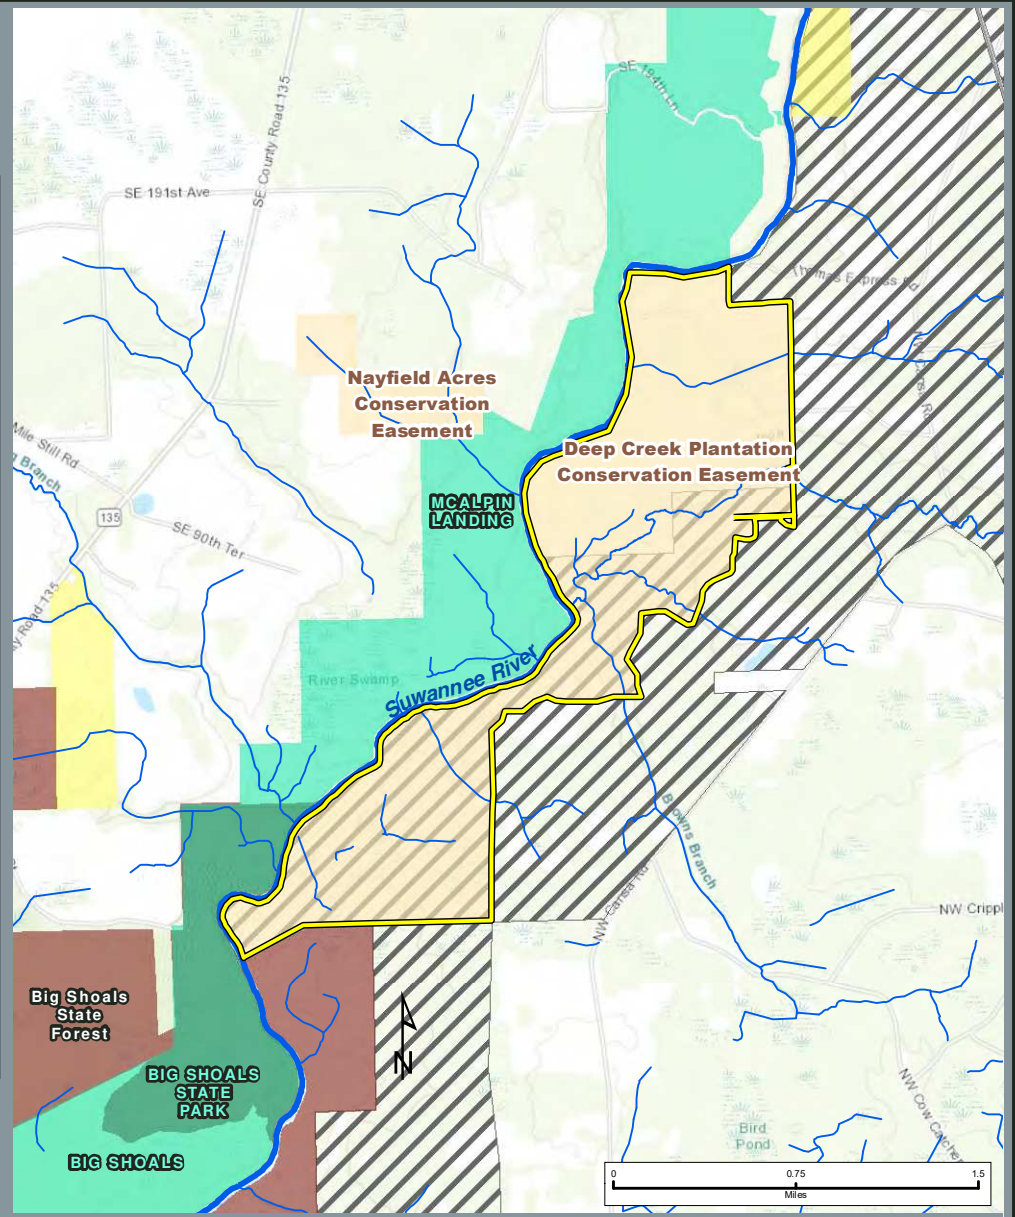

Plantations at Deep Creek ± 1191.97 ac Location Map

Note: This map was created by the Suwannee River Water Management District (SRWMD) to be used for planning purposes only. SRWMD shall not be held liable for any injury or damage caused by the use of data distributed as a public records request regardless of their use or application. SRWMD does not guarantee the accuracy, or suitability for any use of these data, and no warranty is expressed or implied. For more information please contact the SRWMD at 386-362-1001.
Map Created 10/21/2020