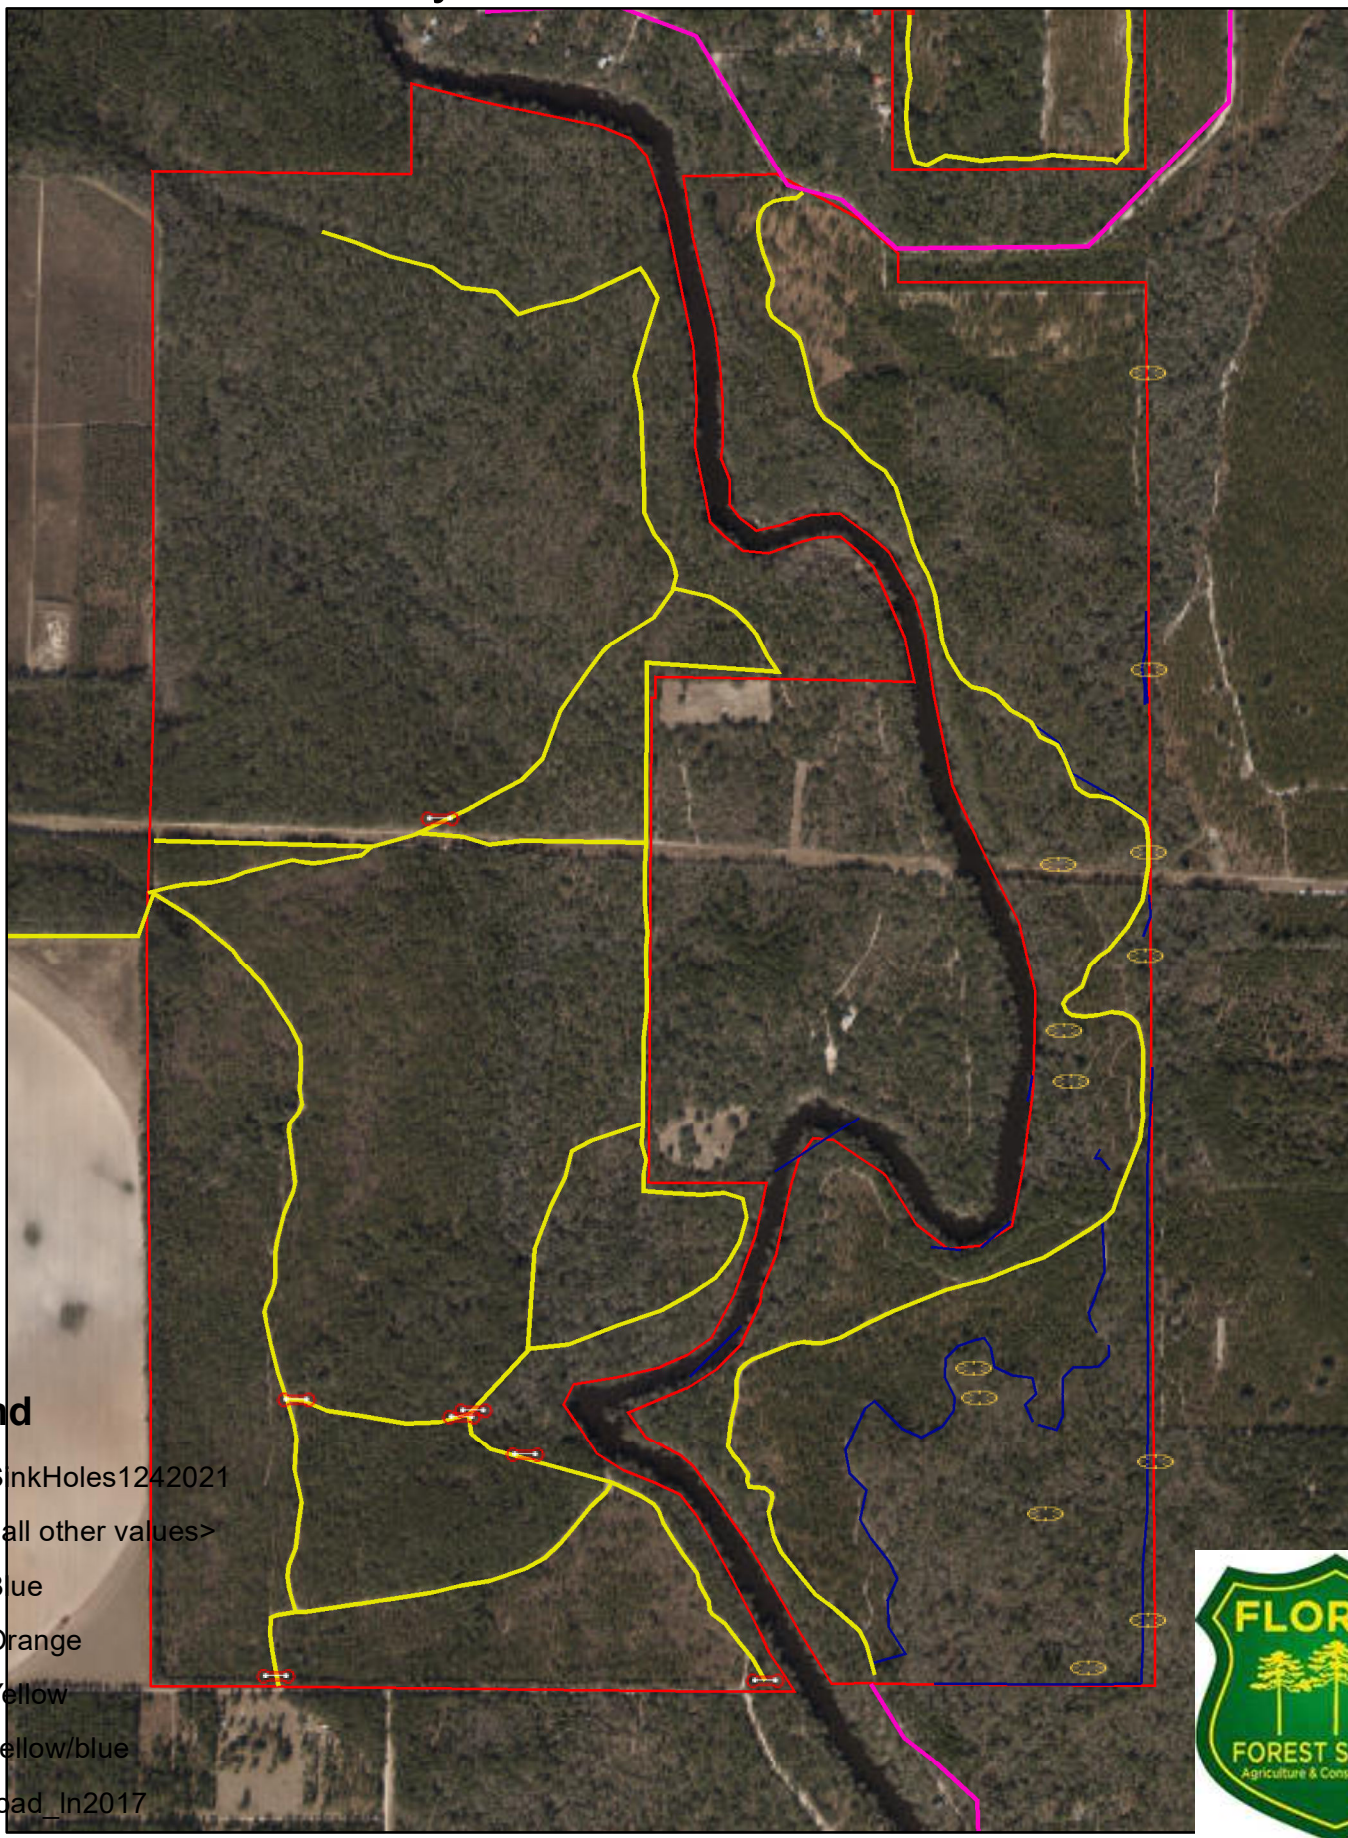

# Chitty Bend East Sinkholes

N

## Legend

- SinkHoles1242021
- <all other values>
- Bue
- Orange
- Yellow
- yellow/blue
- road\_In2017
- county\_roads

This map is the product of the Florida Forest Service.  
No warranties are provided for data therein, its use, or its interpretation.

By: Peca