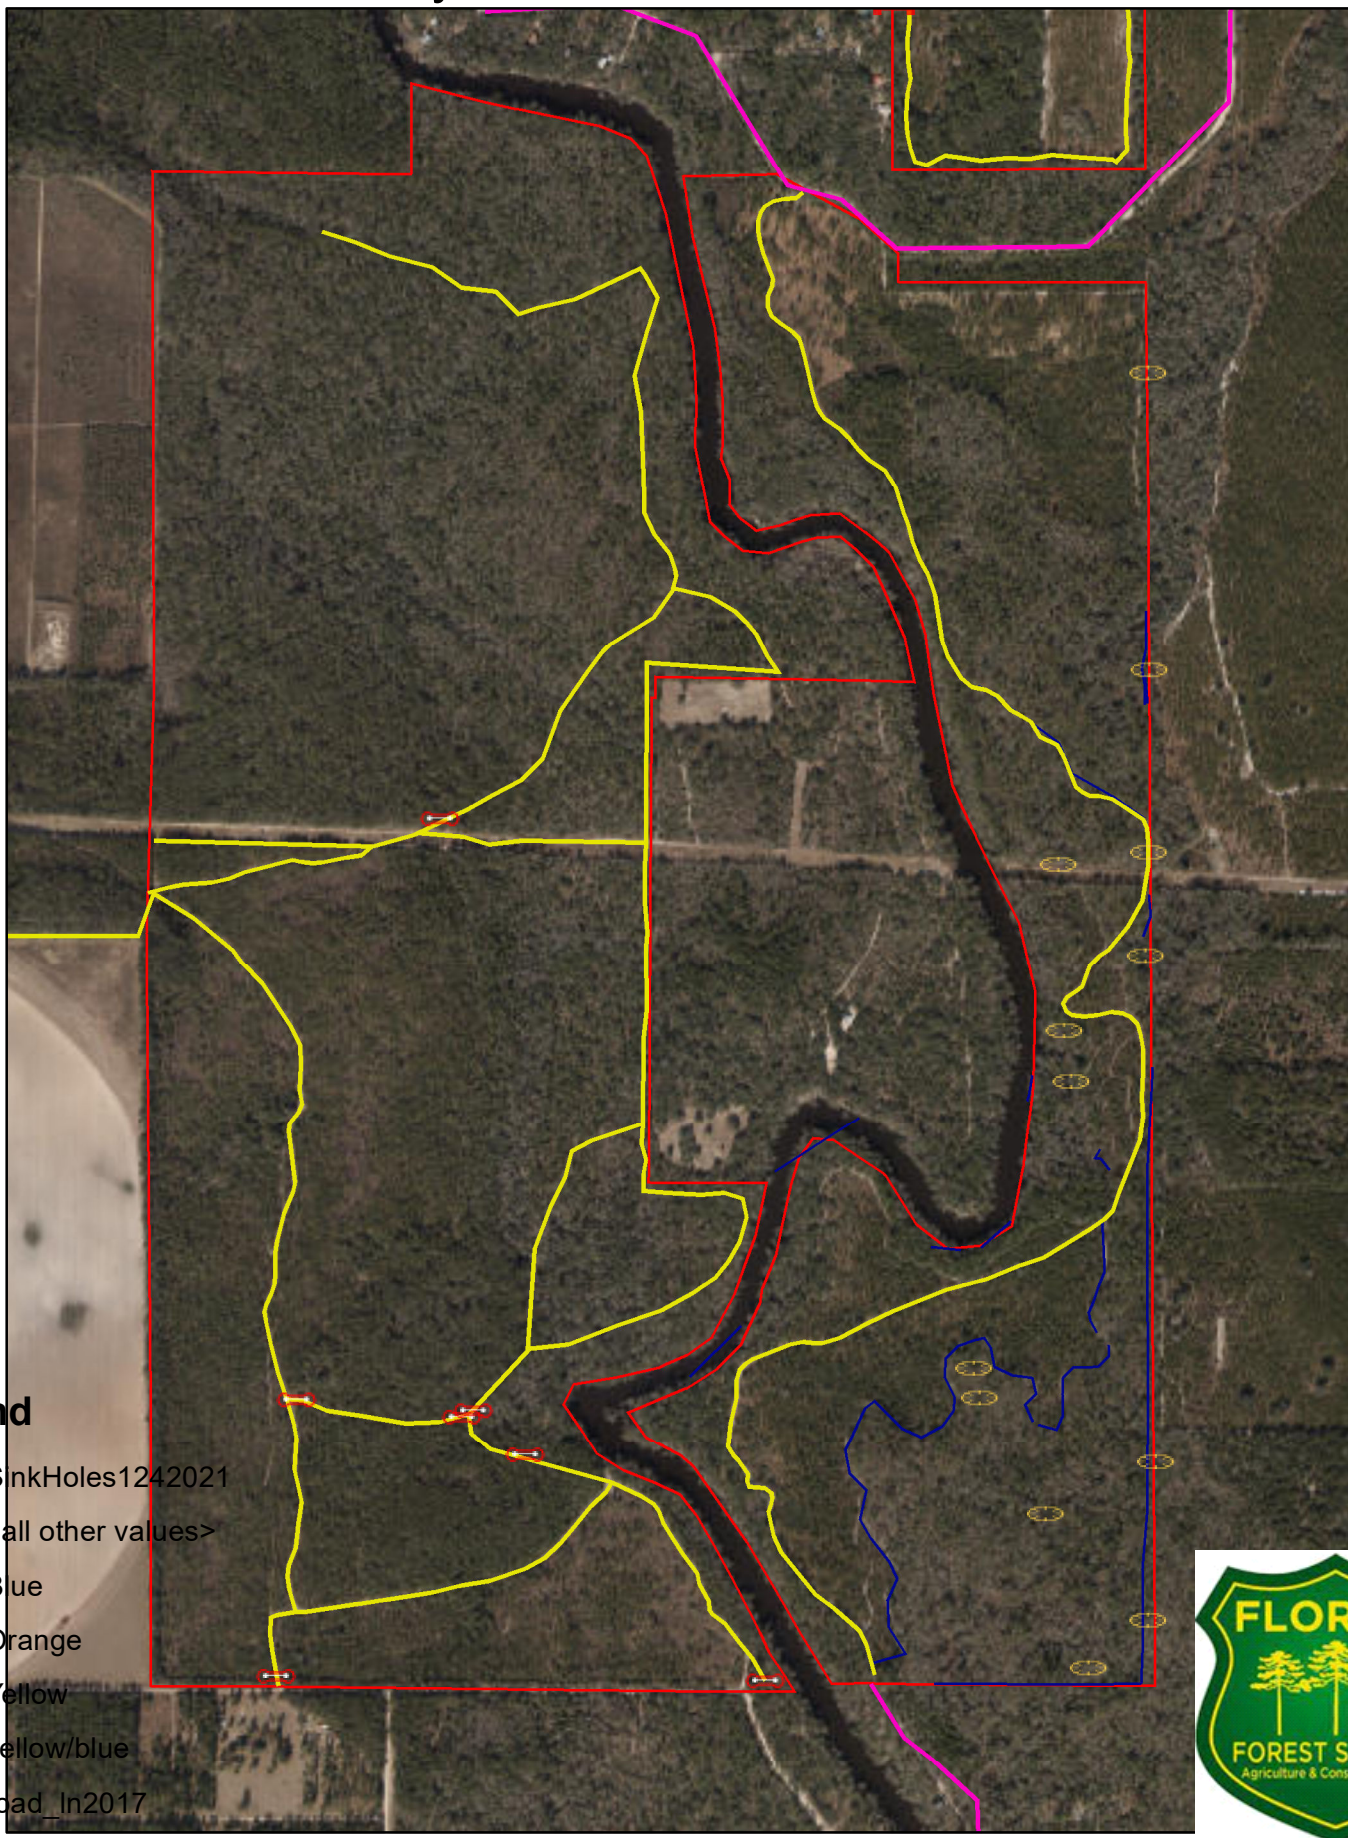

Chitty Bend East Sinkholes

N

Legend

- SinkHoles1242021
- <all other values>
- Bue
- Orange
- Yellow
- yellow/blue
- road_In2017
- county_roads

This map is the product of the Florida Forest Service.
No warranties are provided for data therein, its use, or its interpretation.

By: Peca