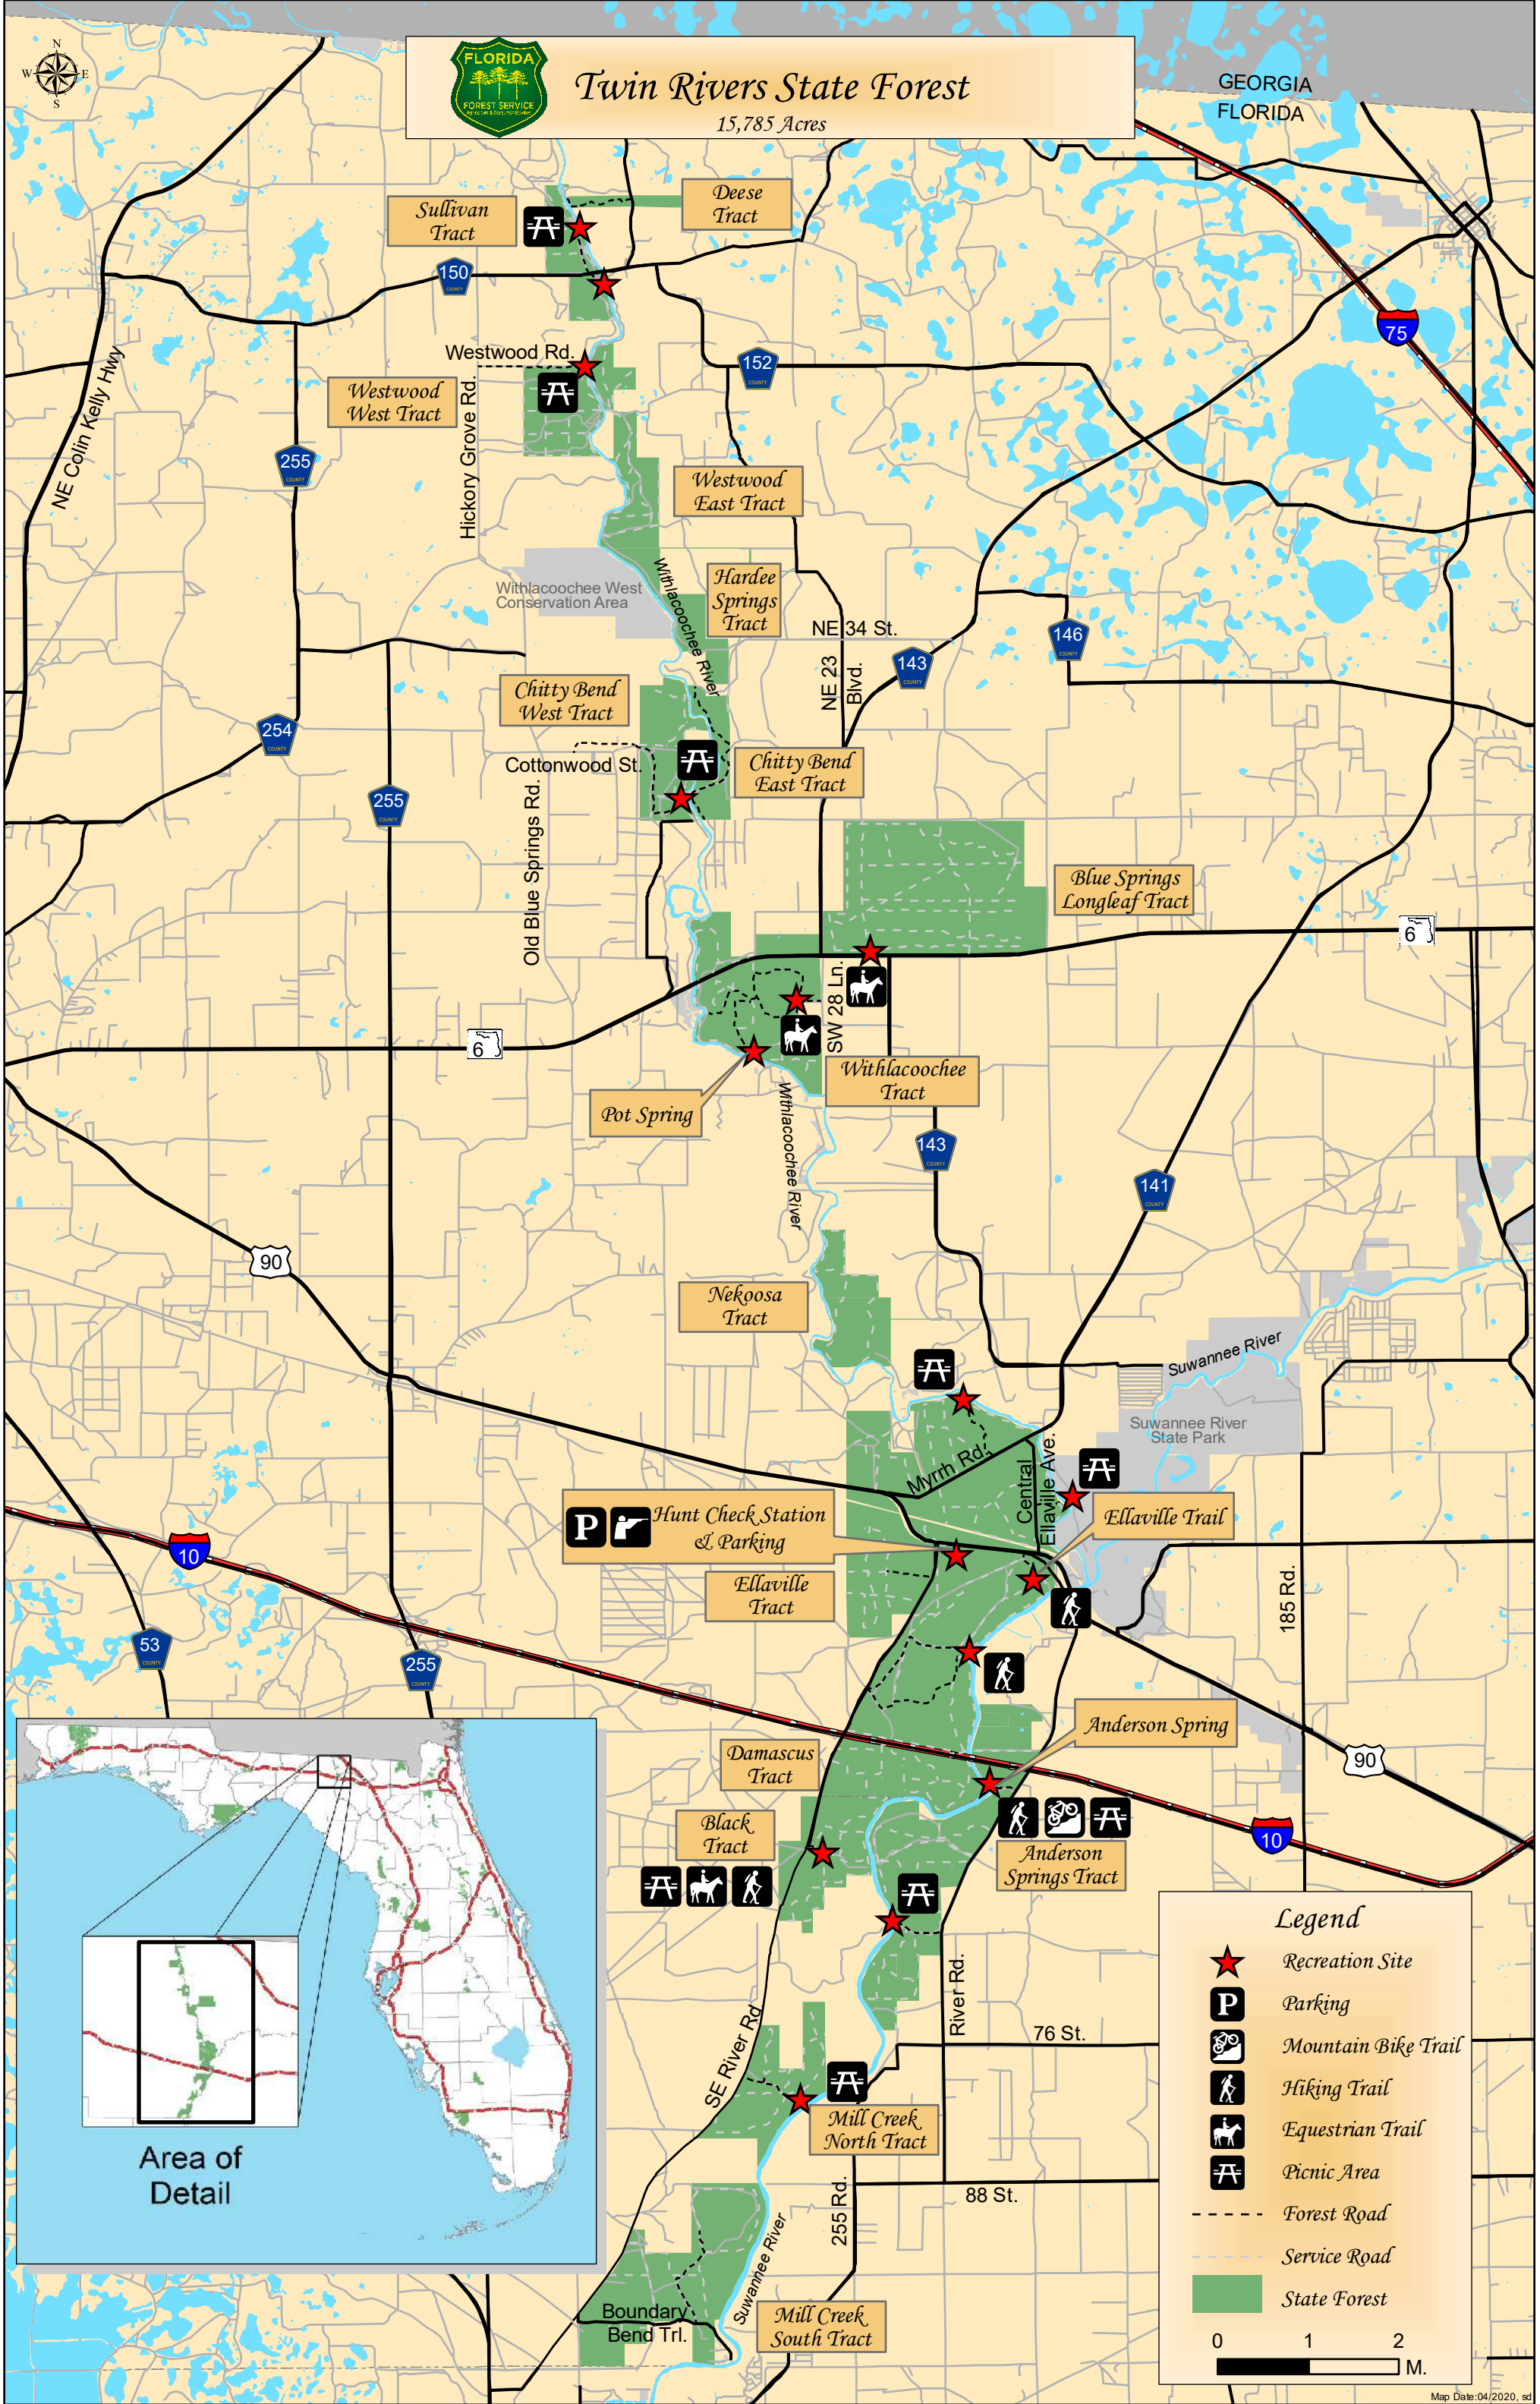

Twin Rivers State Forest

15,785 Acres

GEORGIA
FLORIDA

Legend

- Recreation Site
- Parking
- Mountain Bike Trail
- Hiking Trail
- Equestrian Trail
- Picnic Area
- Forest Road
- Service Road
- State Forest

0 1 2 M.