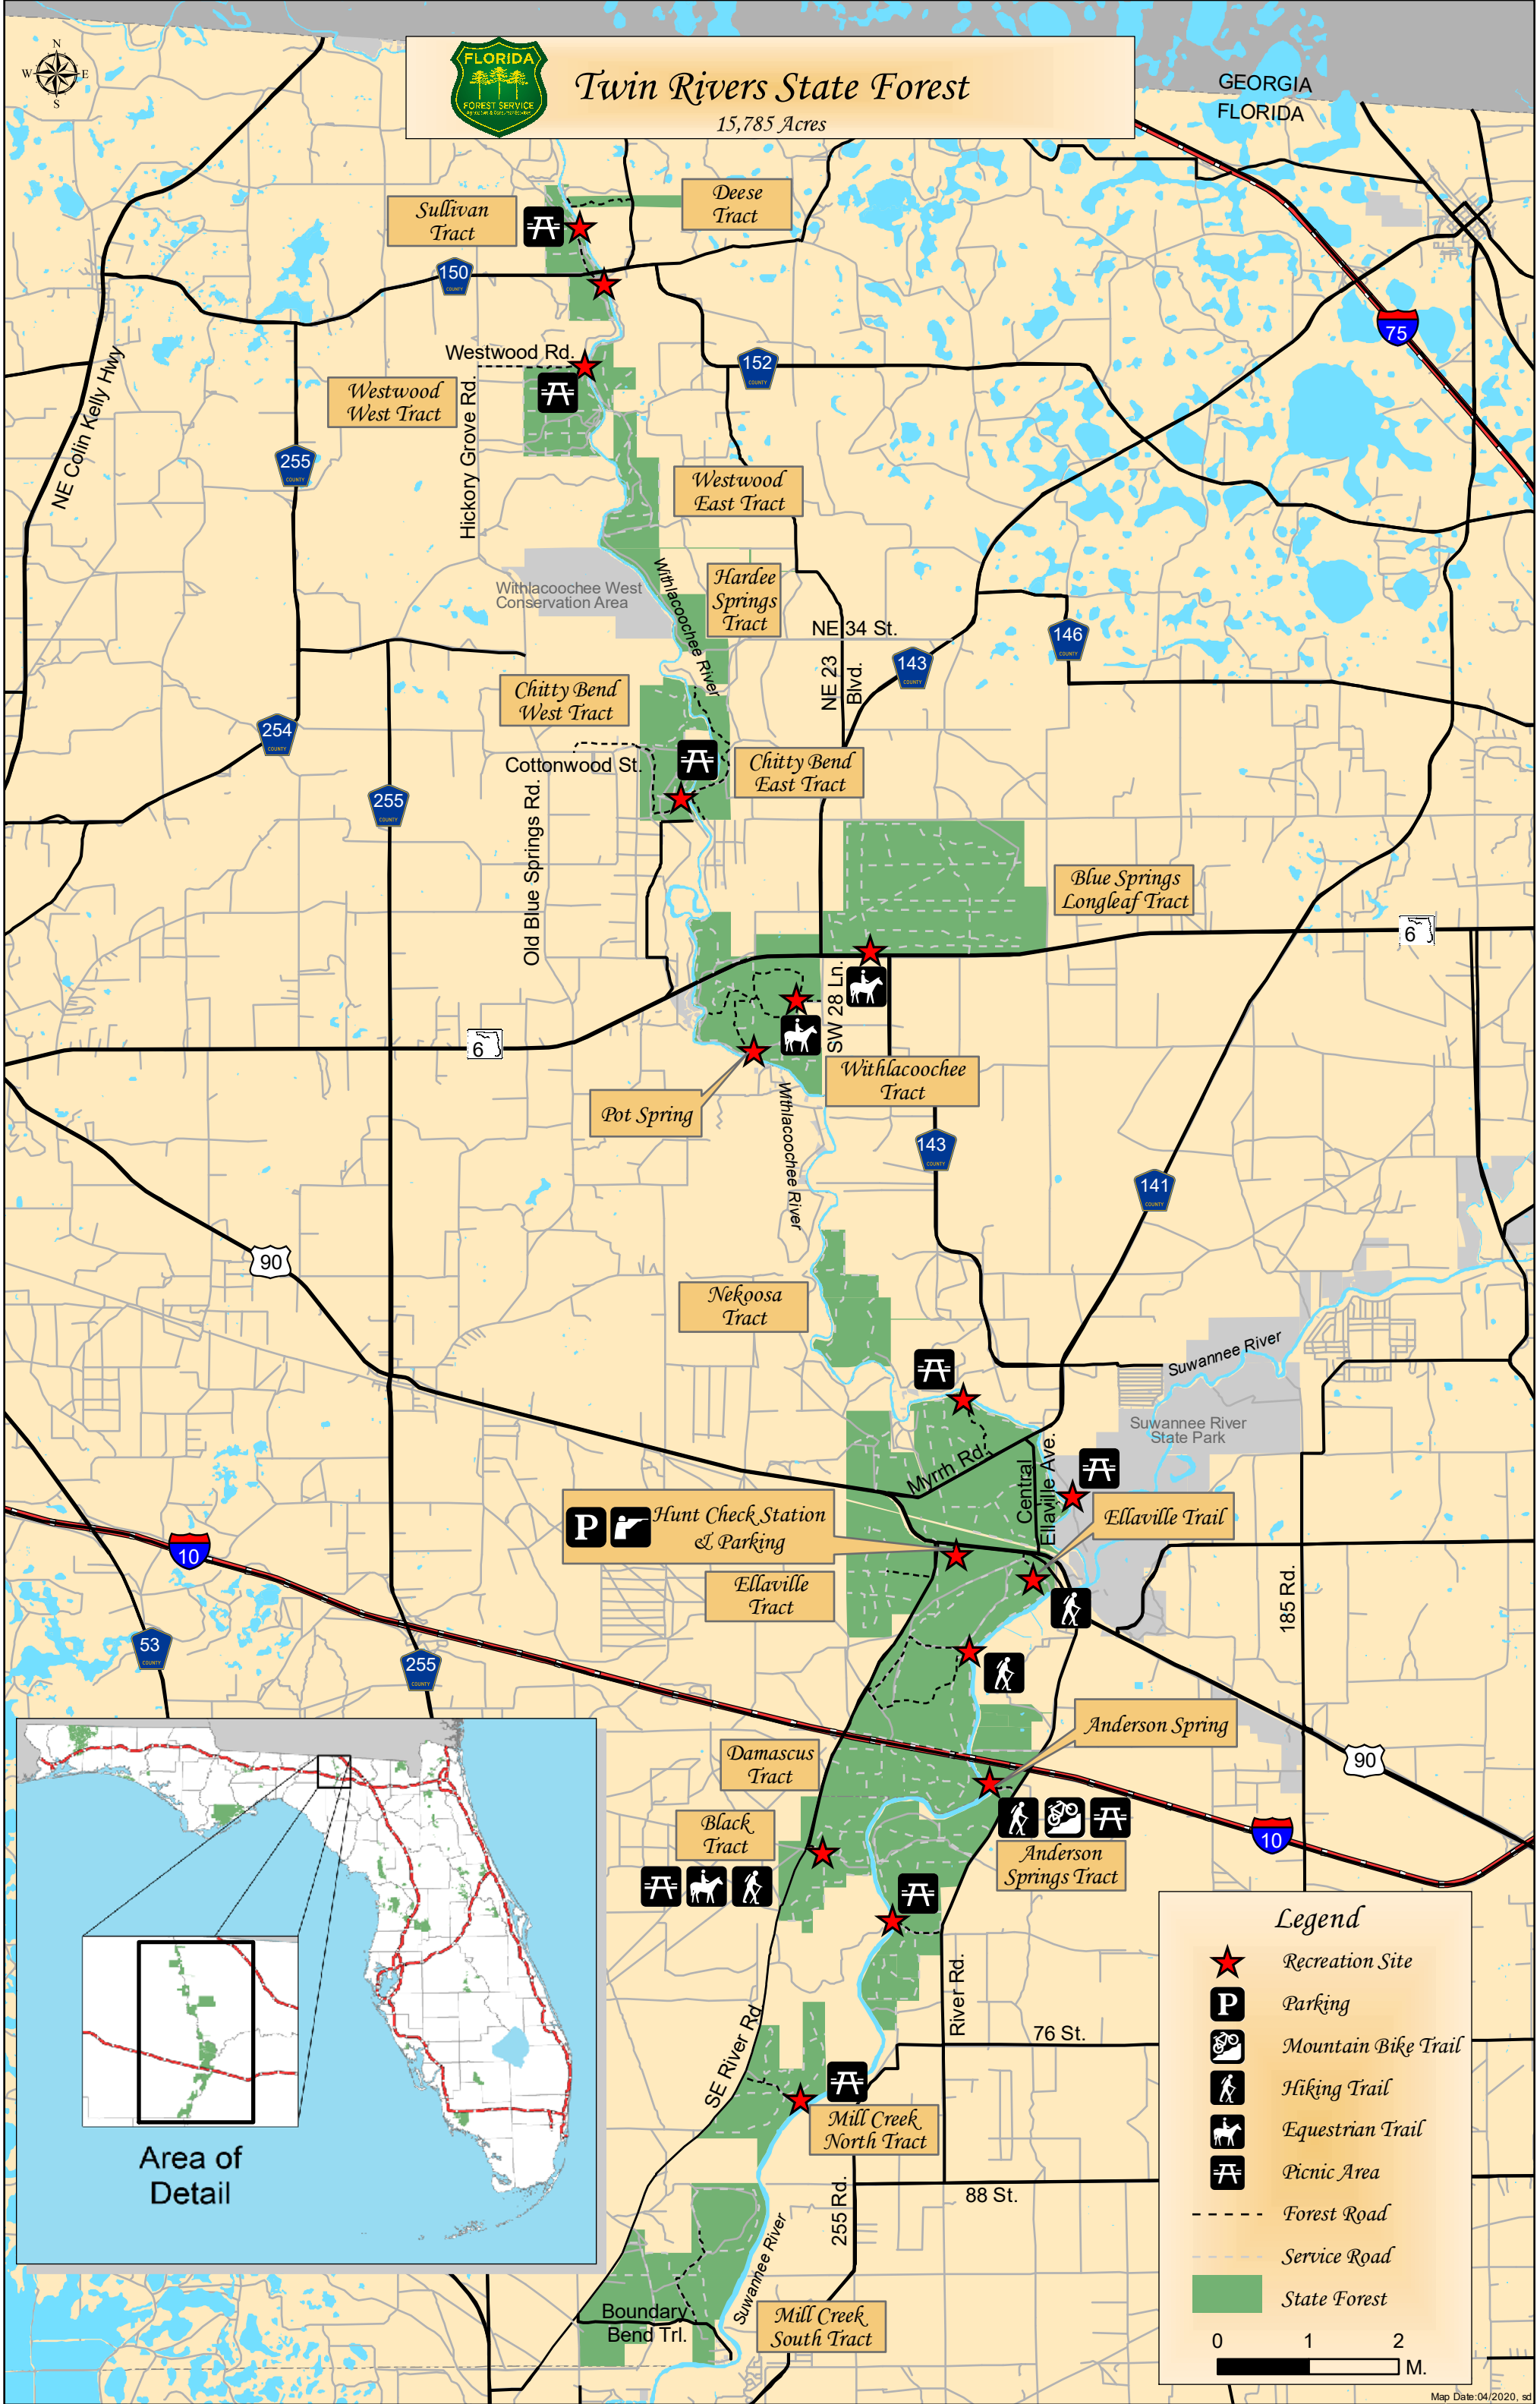

Twin Rivers State Forest

15,785 Acres

GEORGIA
FLORIDA

Area of Detail

Legend

- Recreation Site
- Parking
- Mountain Bike Trail
- Hiking Trail
- Equestrian Trail
- Picnic Area
- Forest Road
- Service Road
- State Forest

0 1 2 M.