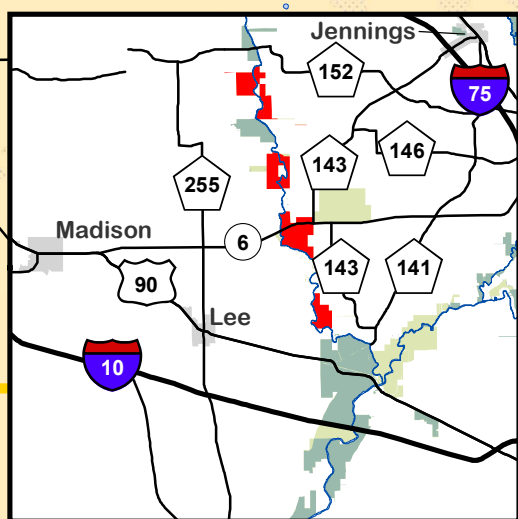

Entrance

WESTWOOD WEST
WESTWOOD EAST

NE HICKORY GROVE ROAD

WITHLACOOCHIE RIVER

Entrance

NE COTTONWOOD STREET

CHITTY BEND WEST

CHITTY BEND EAST

NW 34TH STREET

FLORIDA CAMP SITE ROAD

OLD BLUE SPRINGS ROAD

Entrance

NW 45TH STREET

NW 21ST PLACE

Entrance

NW 23RD BLVD

NW 40TH LOOP

BLUE SPRINGS

MADISON BLUE SPRINGS STATE PARK

WITHLACOOCHIE

To Madison

NEKOOSA

APPROXIMATE DISTANCE

Lee