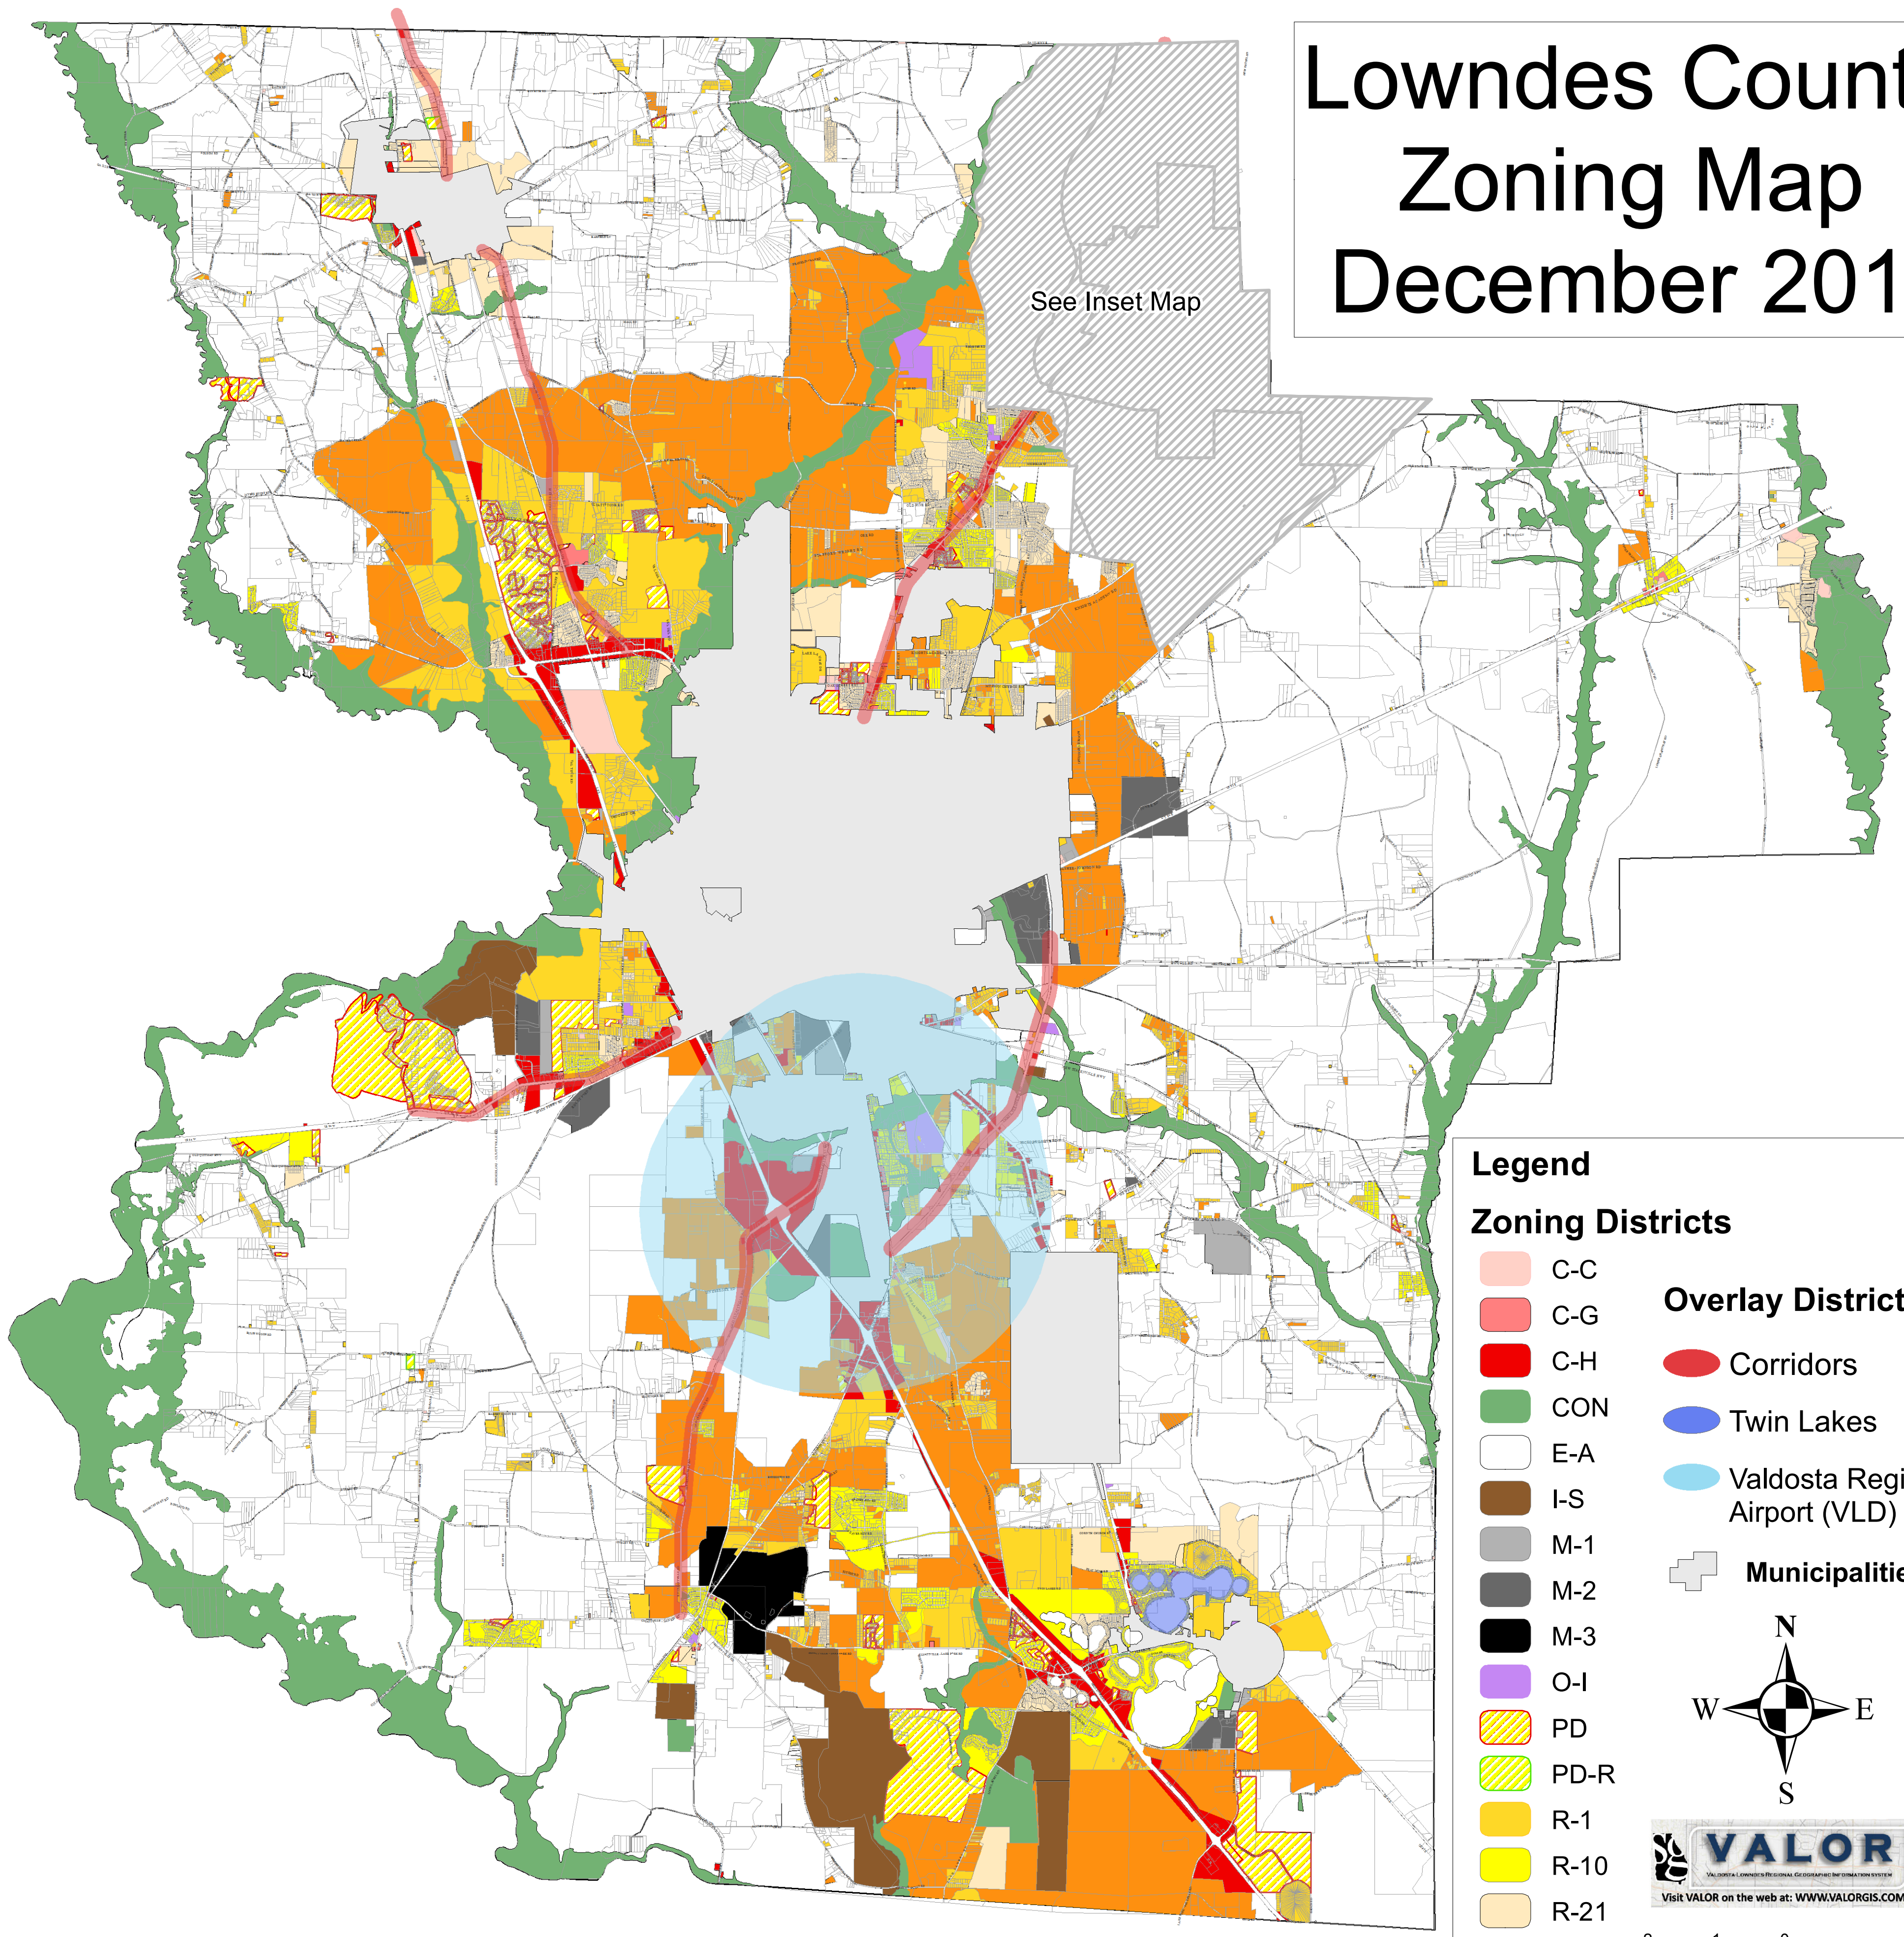

# Lowndes County Zoning Map December 2015

**Legend**

**Zoning Districts**

- C-C
- C-G
- C-H
- CON
- E-A
- I-S
- M-1
- M-2
- M-3
- O-I
- PD
- PD-R
- R-1
- R-10
- R-21
- R-A

**Overlay Districts**

- Corridors
- Twin Lakes
- Valdosta Regional Airport (VLD)

**Municipalities**

VALOR  
Visit VALOR on the web at: WWW.VALORGIS.COM

Scale: 0 to 2 Miles

Created December 8, 2015 for Lowndes Co., Georgia.