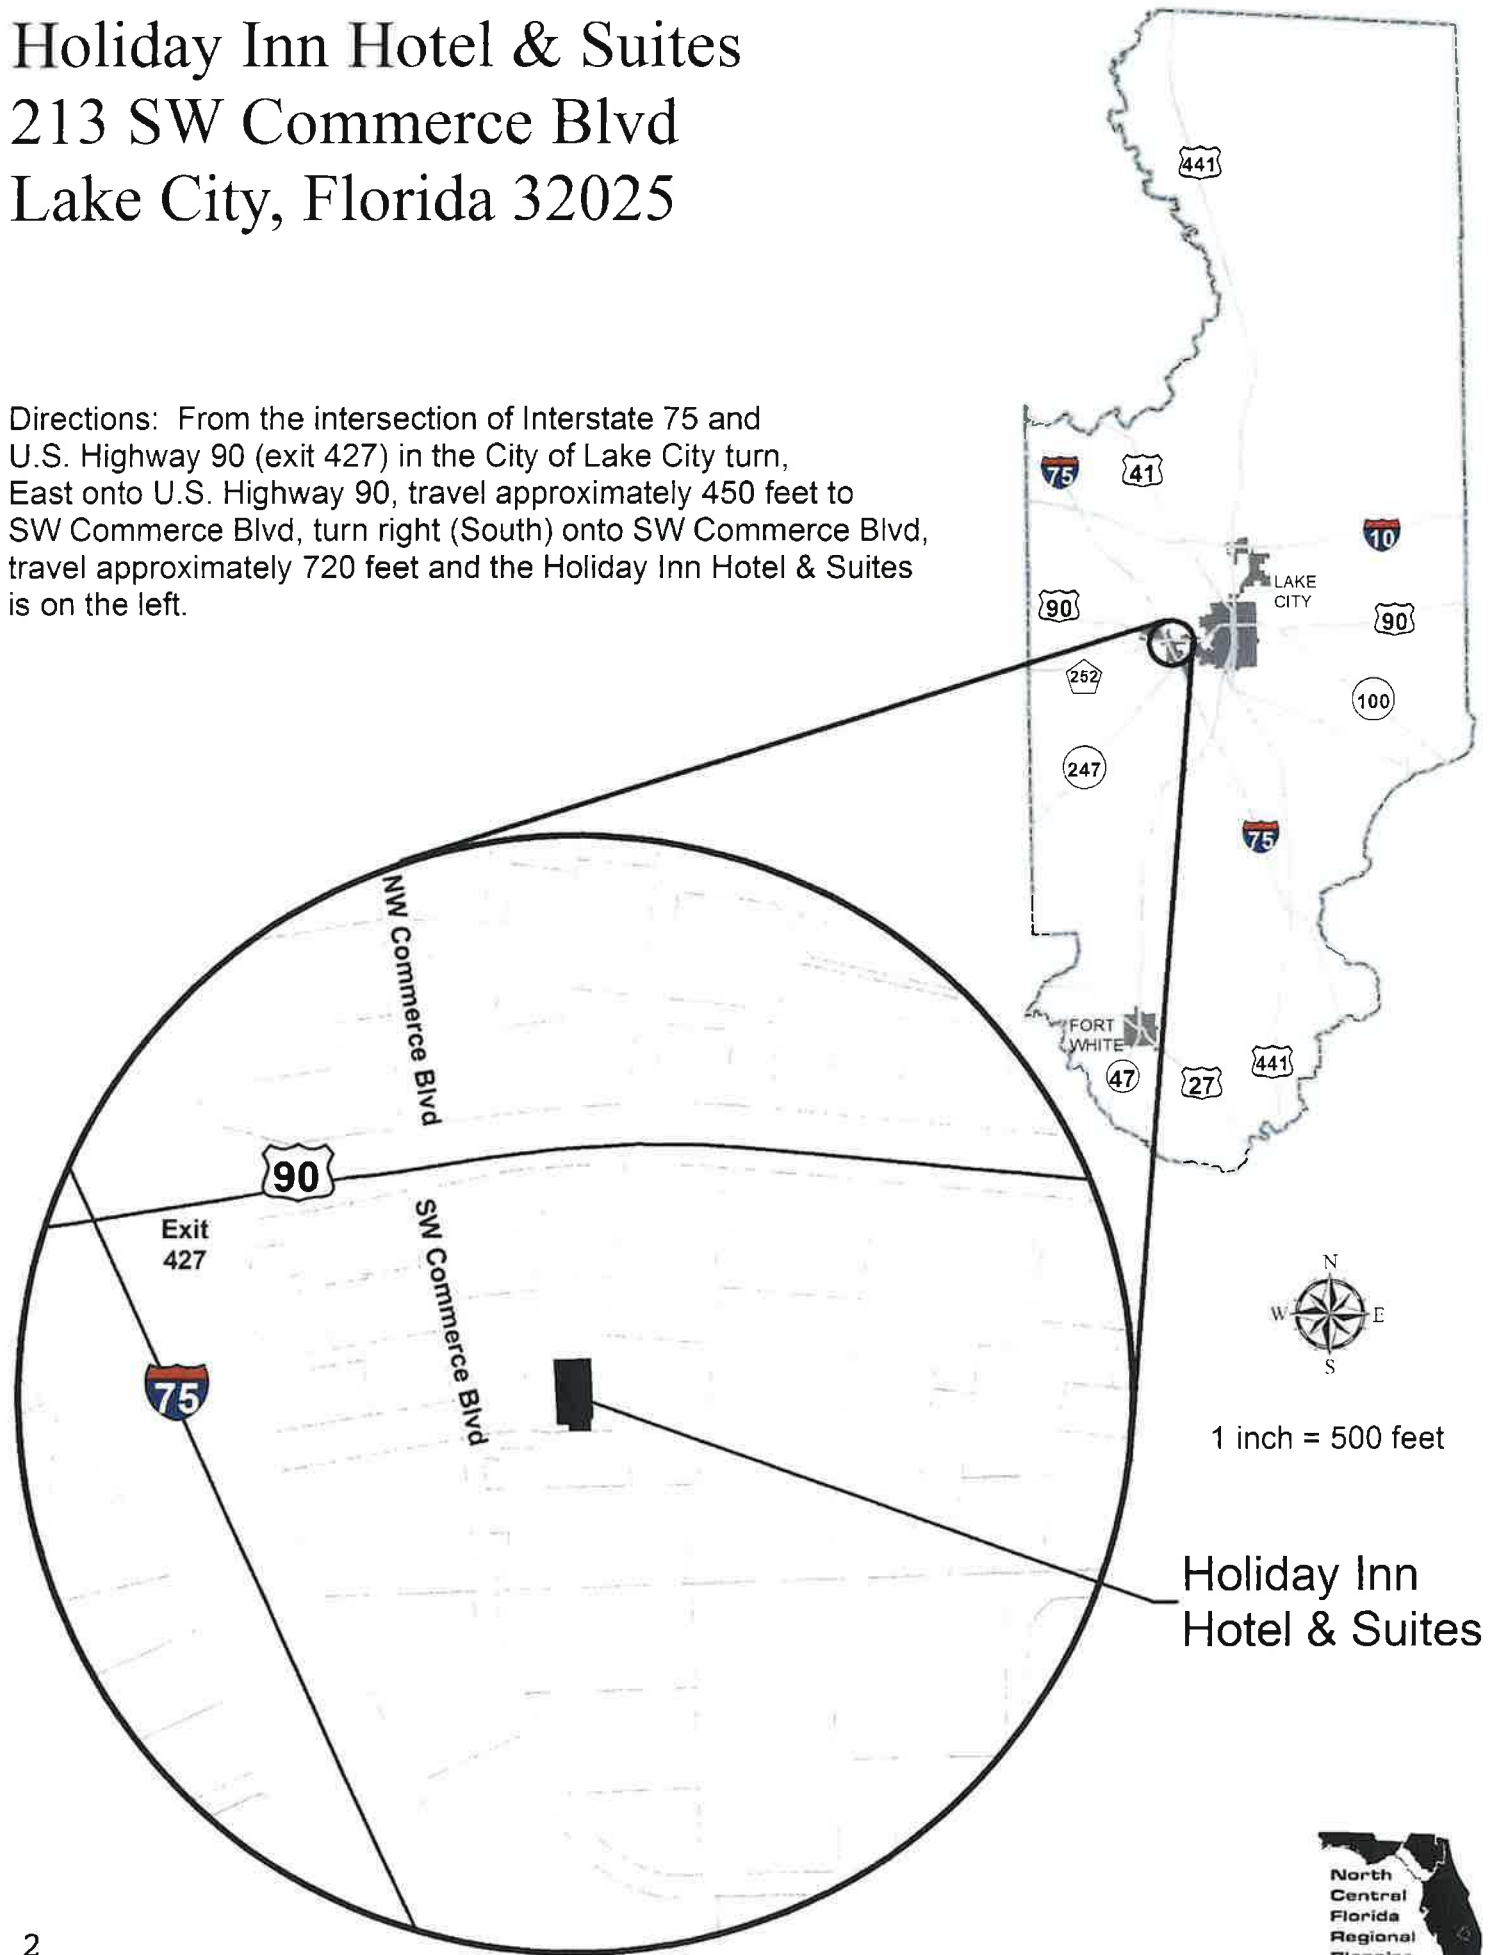

Holiday Inn Hotel & Suites

213 SW Commerce Blvd
Lake City, Florida 32025

Directions: From the intersection of Interstate 75 and U.S. Highway 90 (exit 427) in the City of Lake City turn, East onto U.S. Highway 90, travel approximately 450 feet to SW Commerce Blvd, turn right (South) onto SW Commerce Blvd, travel approximately 720 feet and the Holiday Inn Hotel & Suites is on the left.

Holiday Inn
Hotel & Suites