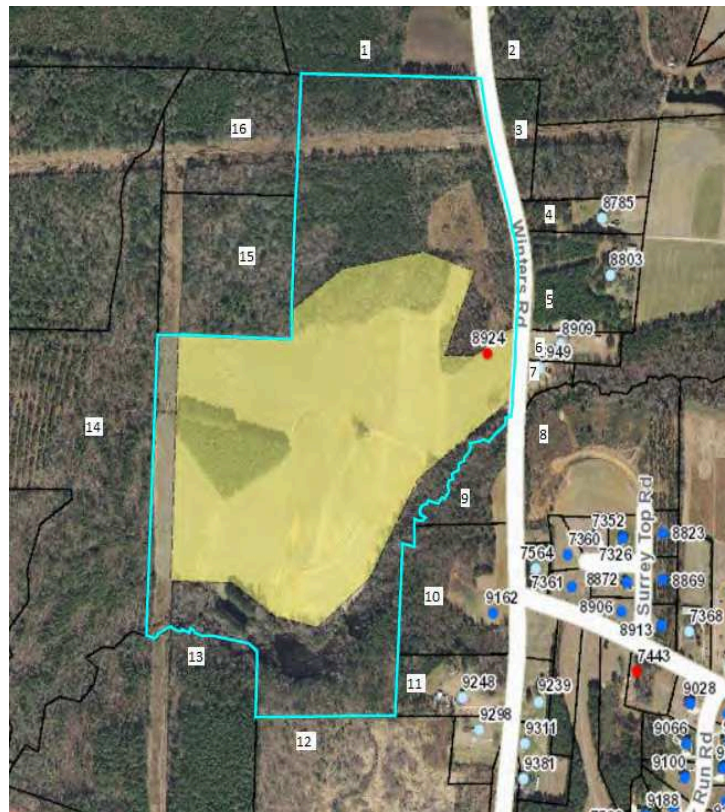

6. Matched Pair – Tracy Solar, Bailey, NC

This project is located in rural Nash County on Winters Road with a 5 MW facility that was built in 2016 on 50 acres. A local builder acquired parcels 9 and 10 following construction as shown below