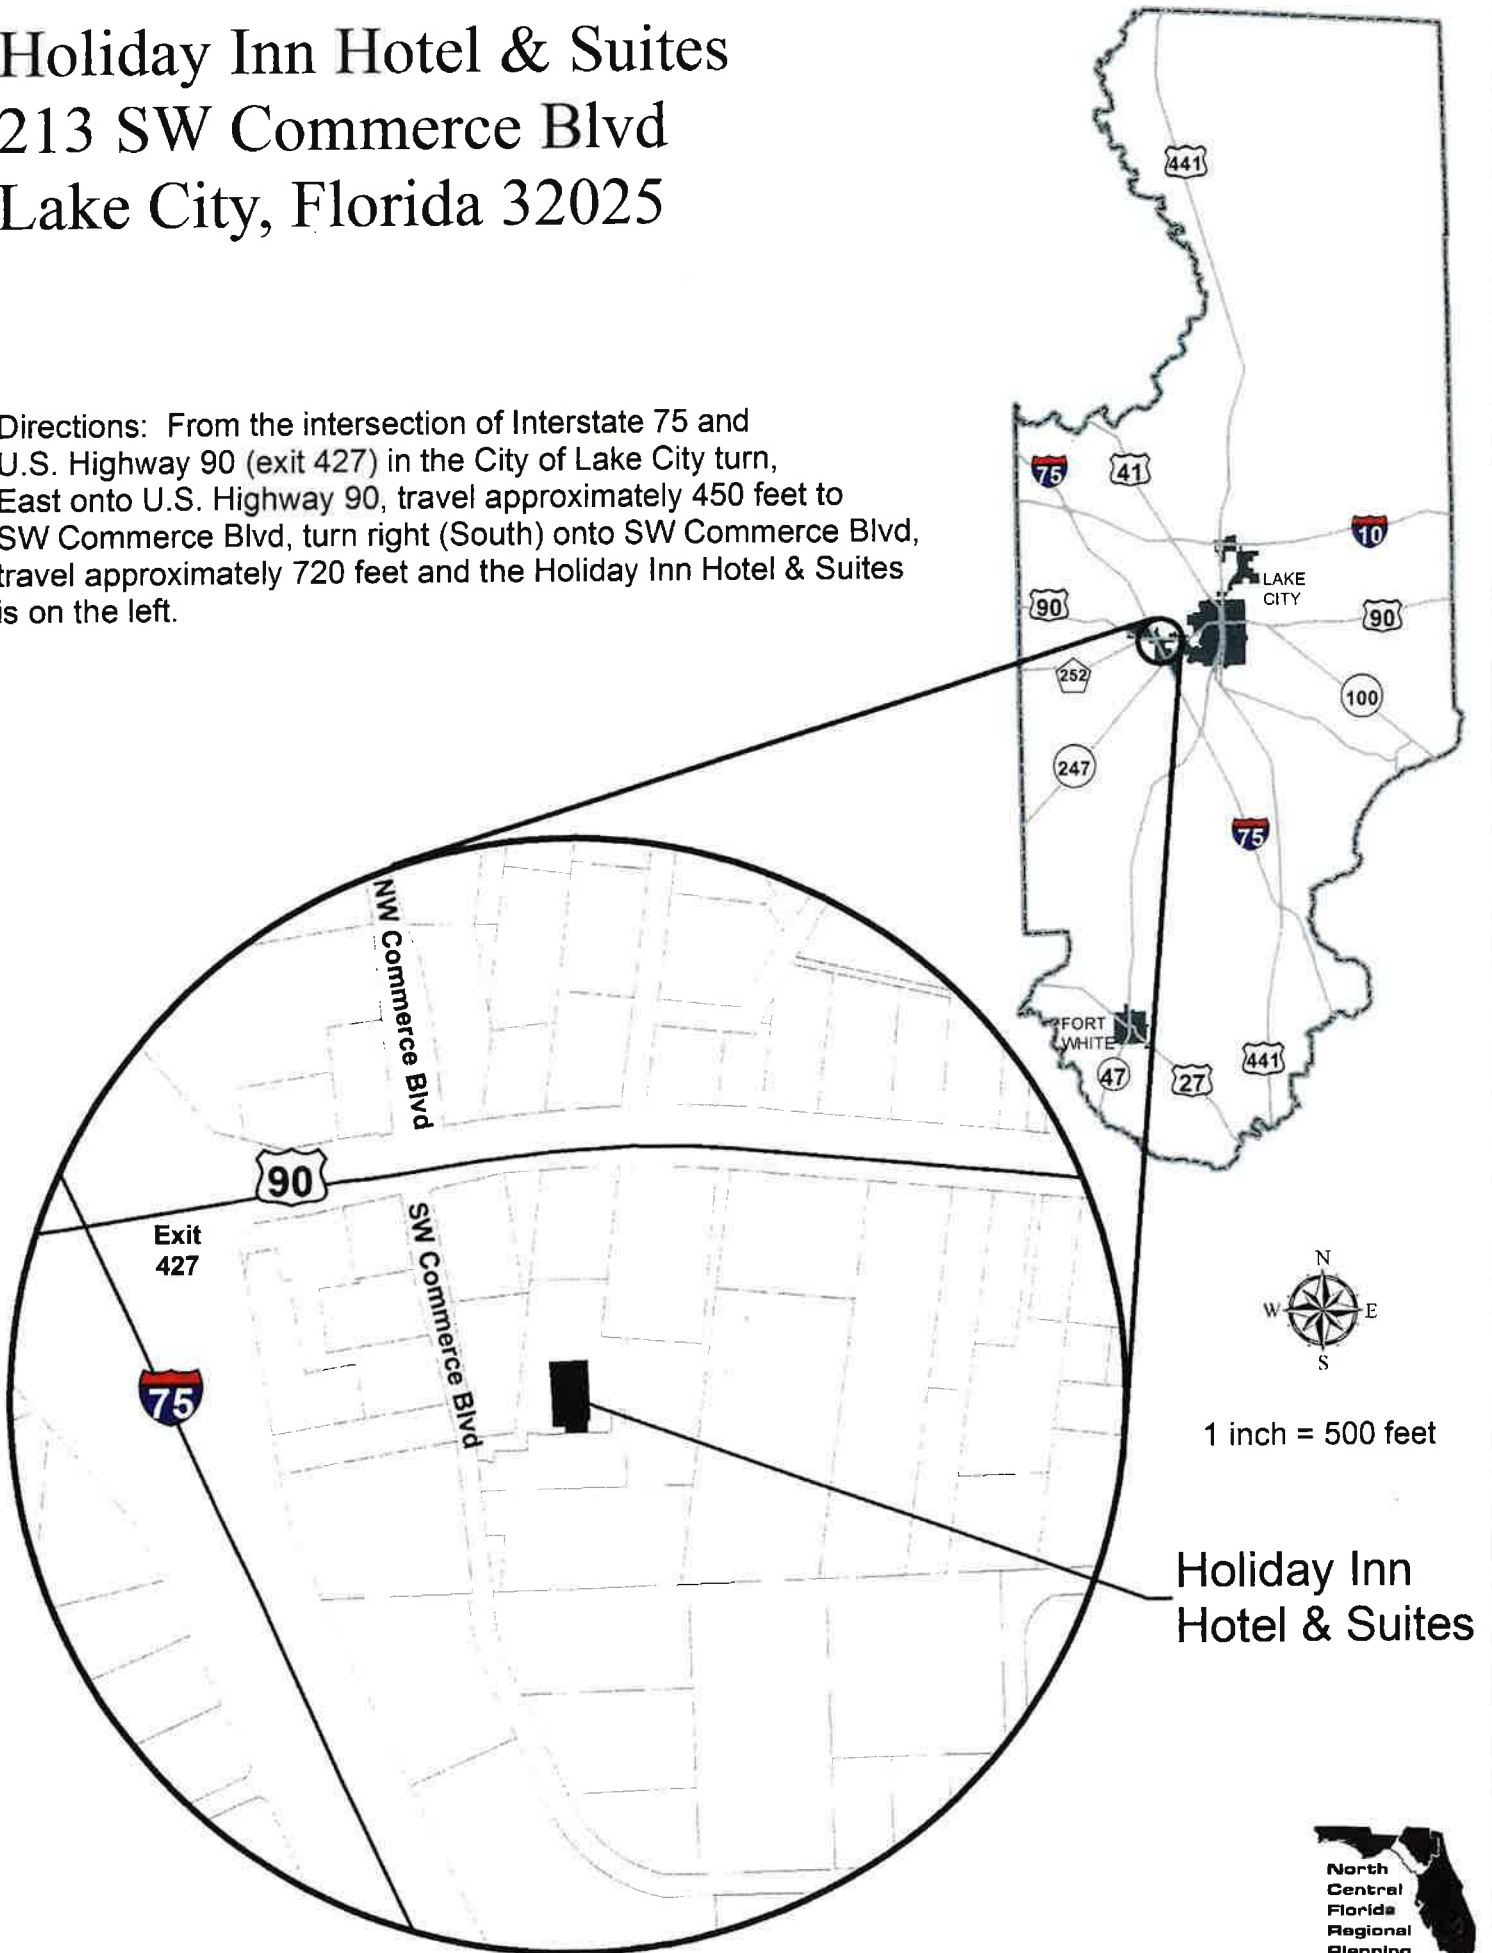

Holiday Inn Hotel & Suites

213 SW Commerce Blvd
Lake City, Florida 32025

Directions: From the intersection of Interstate 75 and U.S. Highway 90 (exit 427) in the City of Lake City turn, East onto U.S. Highway 90, travel approximately 450 feet to SW Commerce Blvd, turn right (South) onto SW Commerce Blvd, travel approximately 720 feet and the Holiday Inn Hotel & Suites is on the left.

Holiday Inn
Hotel & Suites