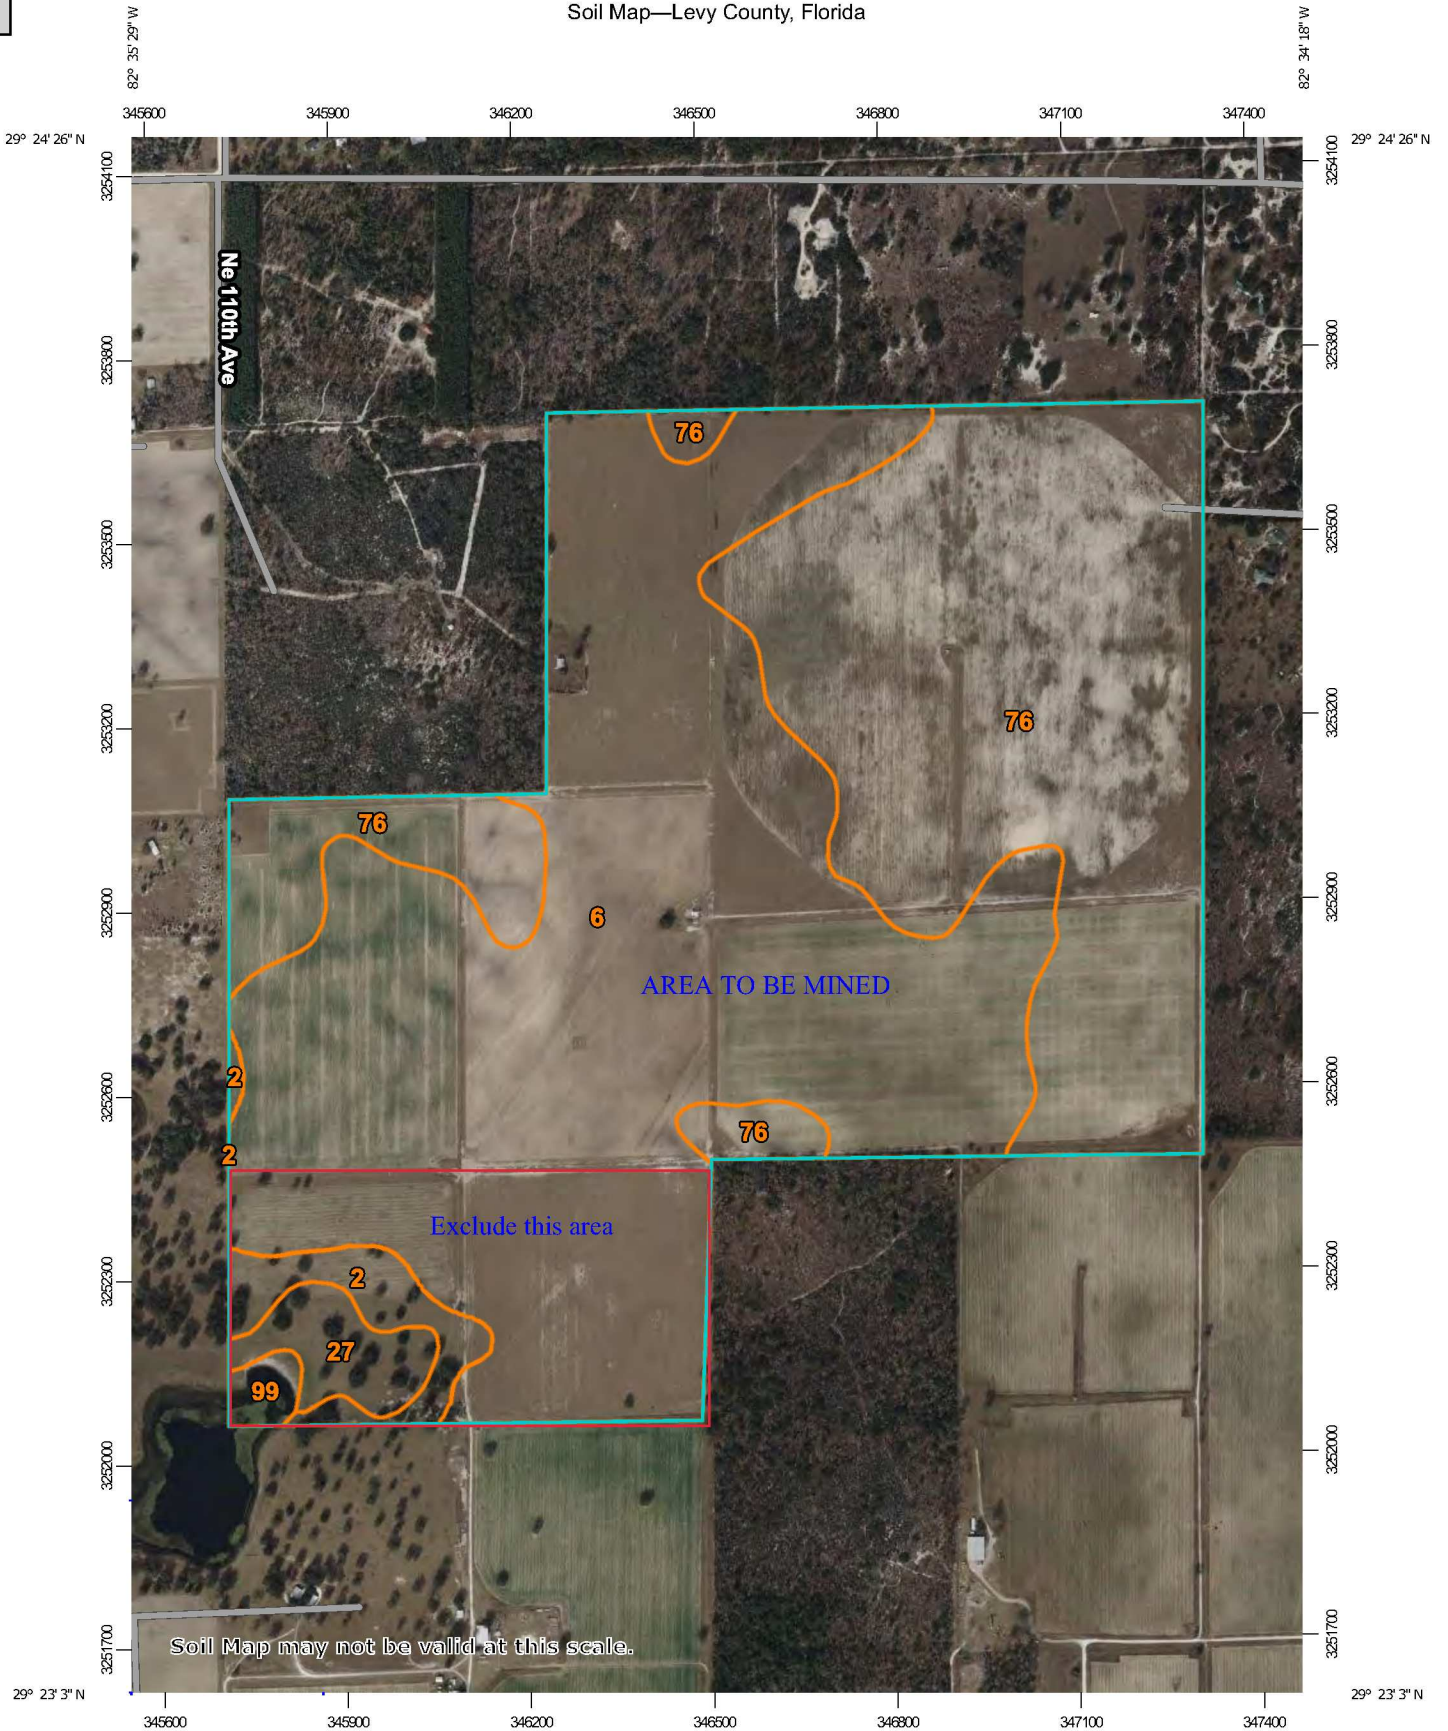

Soil Map—Levy County, Florida

Soil Map may not be valid at this scale.

Map Scale: 1:12,400 if printed on A portrait (8.5" x 11") sheet.

Map projection: Web Mercator Corner coordinates: WGS84 Edge tics: UTM Zone 17N WGS84