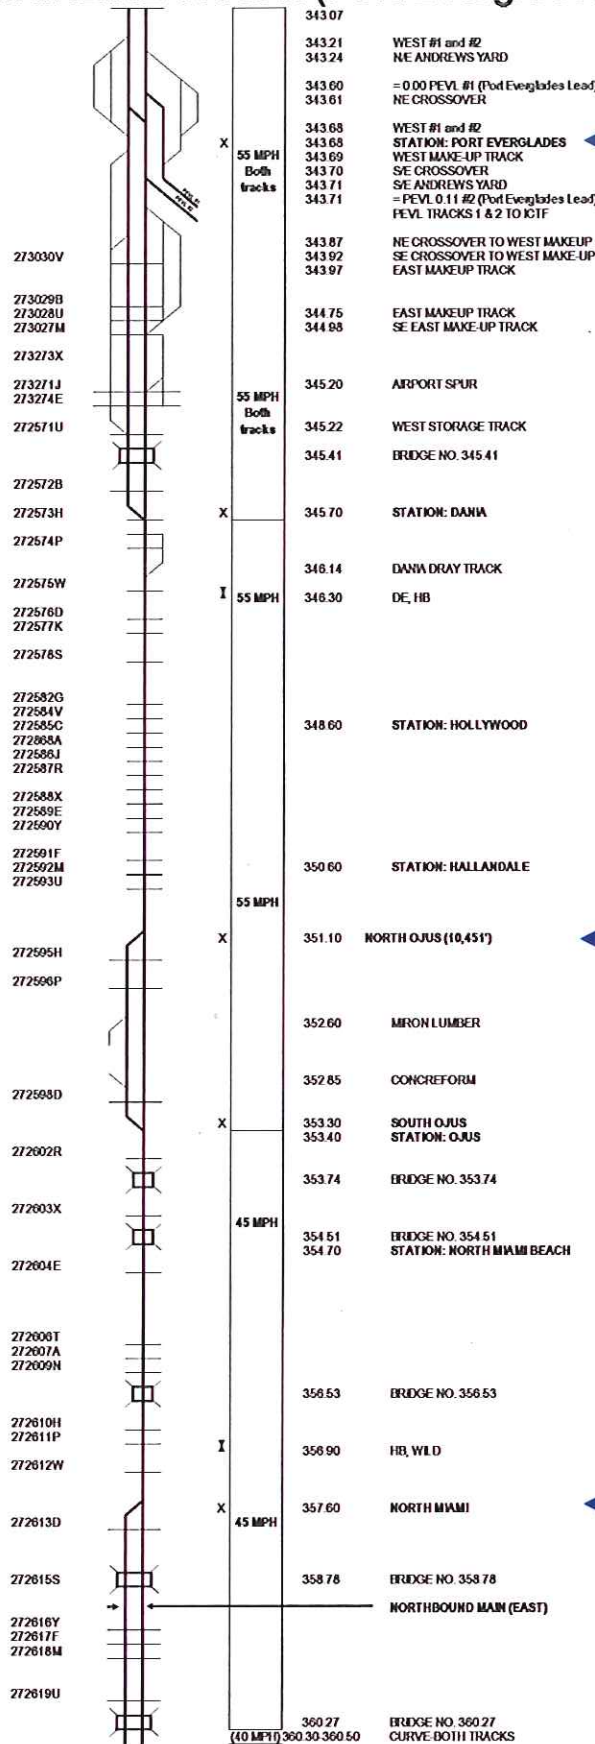

# MAINLINE TRACK (Port Everglades – MP 343.60 to Hialeah Yard – MP 369.20)

(Continued on Next Page)