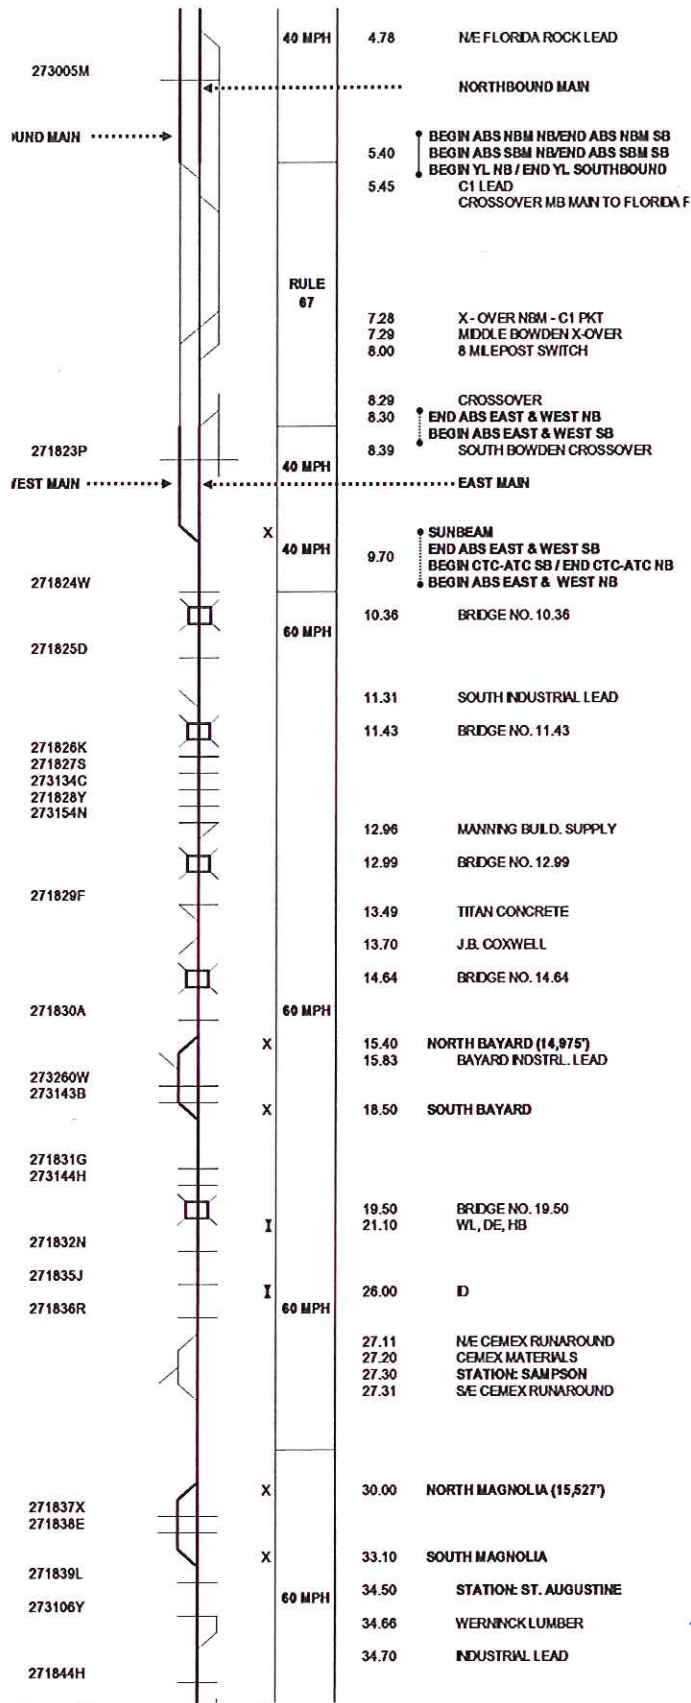

# MAINLINE TRACK (Bowden Yard (Jax) – MP 7.00 to St. Augustine – MP 34.50)

(Continued on Next Page)