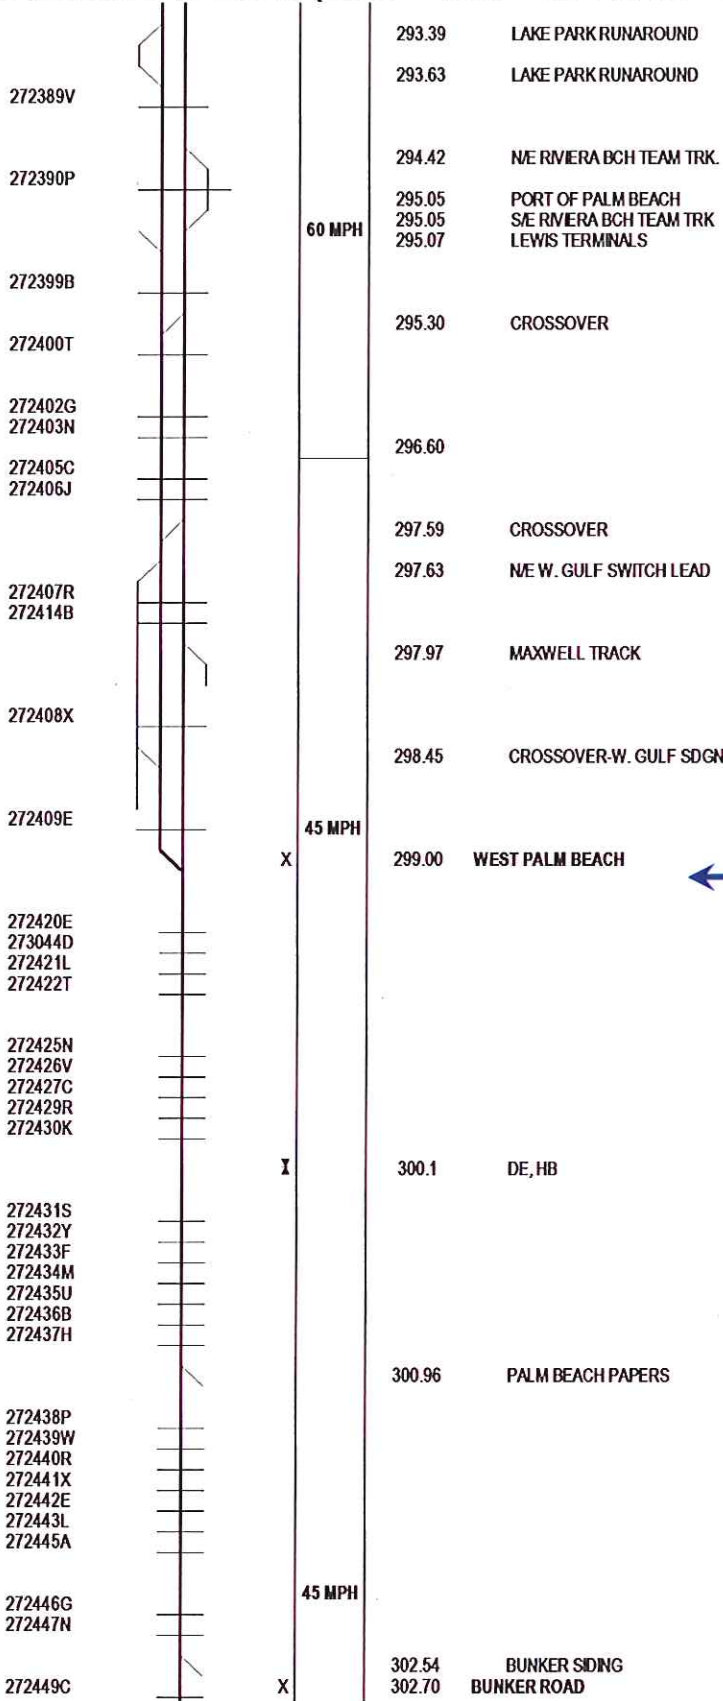

MAINLINE TRACK (Lake Park – MP292.60 to Bunker Road – MP302.70)

(Continued on Next Page)