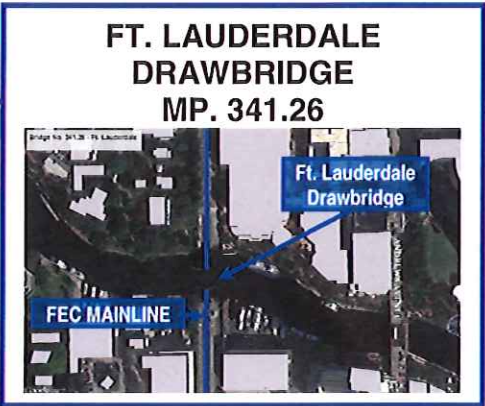

MAINLINE TRACK (S. Pompano Beach – MP332.40 to Port Everglades – MP 343.60)

(Continued on Next Page)