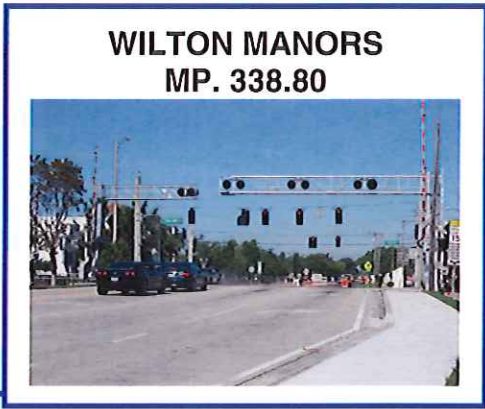

MAINLINE TRACK (S. Pompano Beach – MP332.40 to Port Everglades – MP 343.60)

(Continued on Next Page)