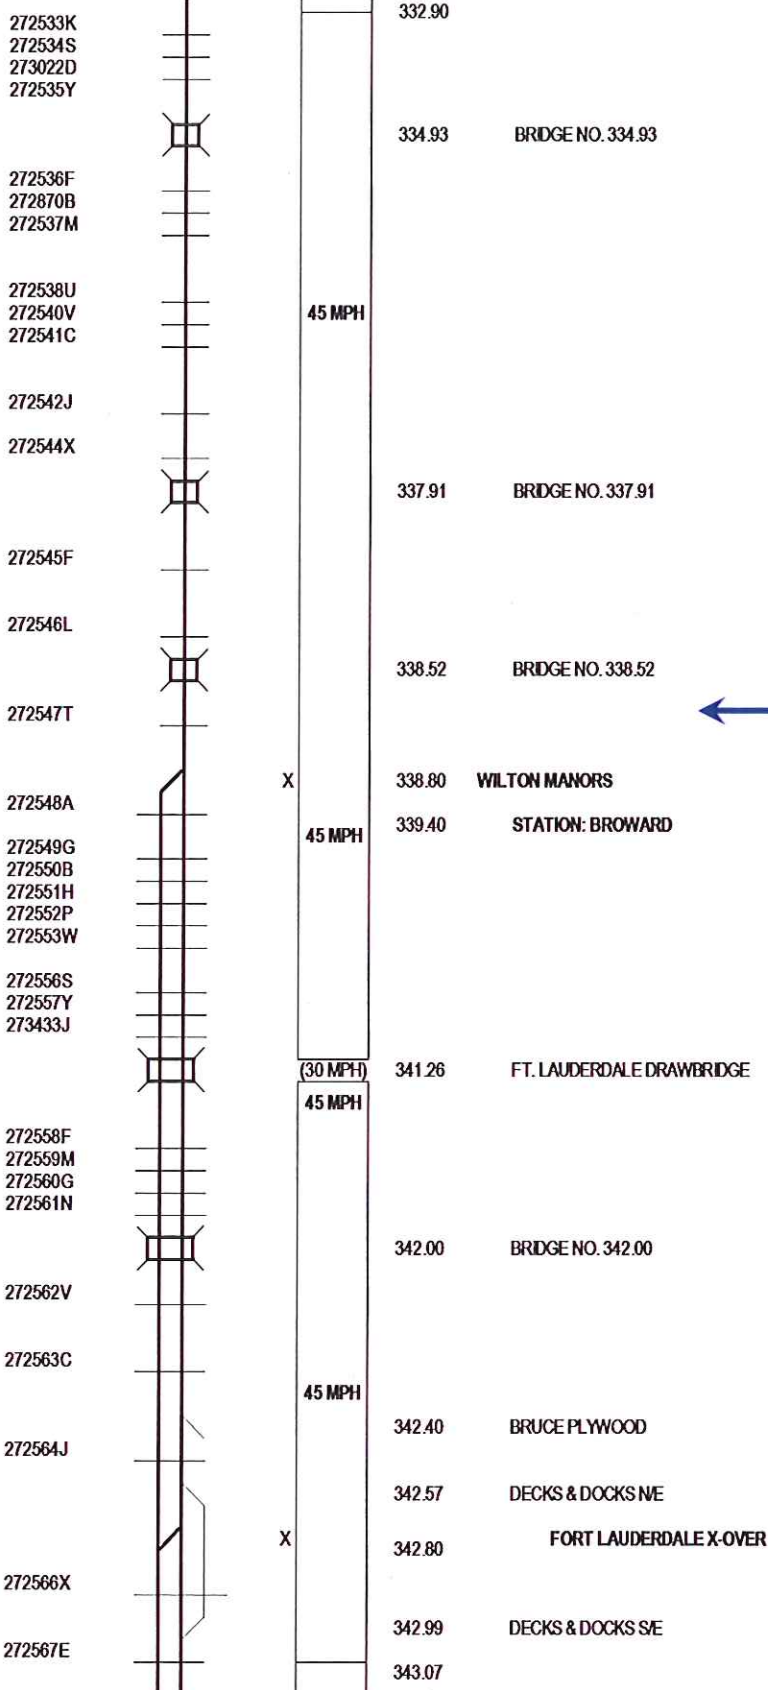

MAINLINE TRACK (S. Pompano Beach – MP332.40 to Port Everglades – MP 343.60)

(Continued on Next Page)