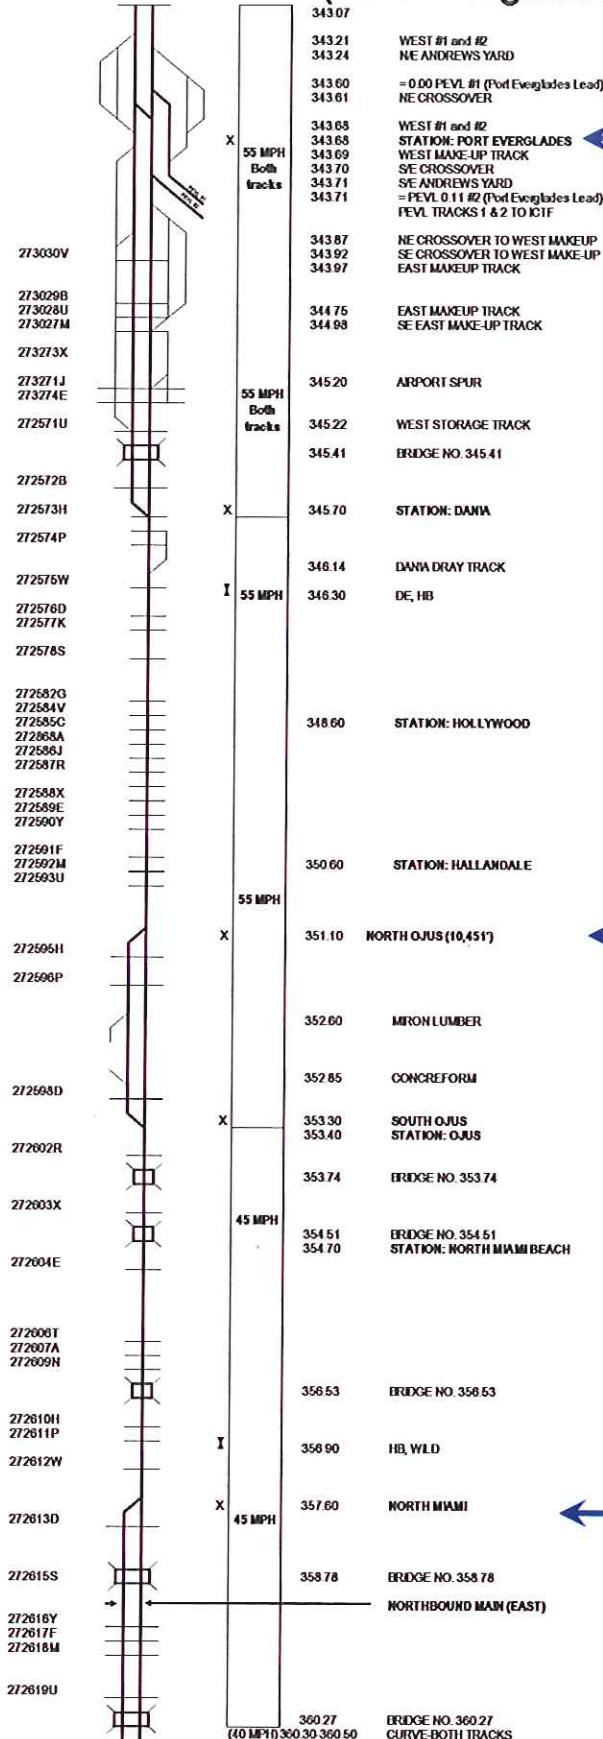

MAINLINE TRACK (Port Everglades – MP 343.60 to Hialeah Yard – MP 369.20)

(Continued on Next Page)