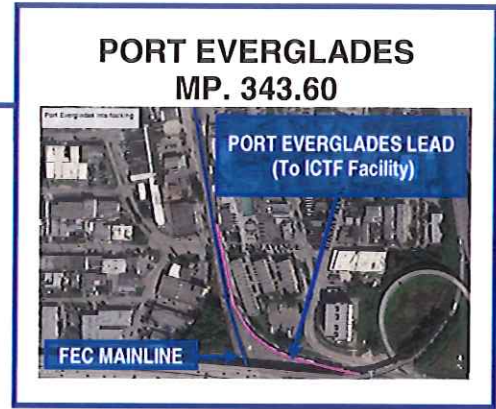

MAINLINE TRACK (Port Everglades – MP 343.60 to Hialeah Yard – MP 369.20)

(Continued on Next Page)