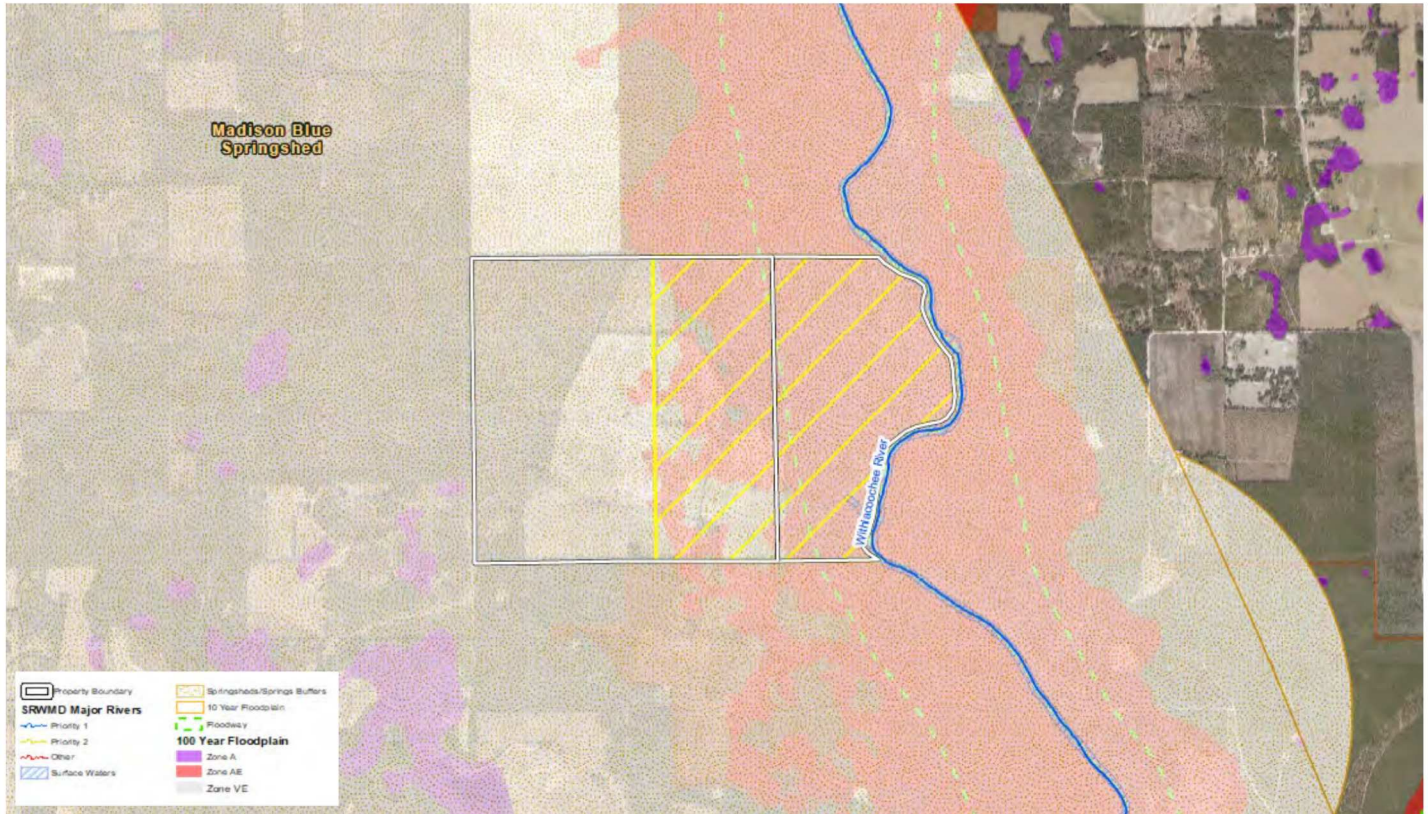

# SUWANNEE TRIAGE ANALYSIS RESULTS

Property Name: Riverview Farms

Acreage: ± 548 ac

Transaction Type: Exchange

Date: 02/18/25

County: Madison

SRWMD Florida Forever: Yes

Statewide Florida Forever: No

## Surface Water Protection

Major River: (Y) [Withlacoochee – Priority 1]

Riverine Surface Waters: (Y) [± 2.3 ac]

## Springs Protection

Springshed: (Y) [Madison blue]

## Flood Protection

Floodway: (Y) [± 263 ac]

10 Year Floodplain: (Y) [± 434 ac]

100 Year Floodplain: (Y) [± 469 ac]