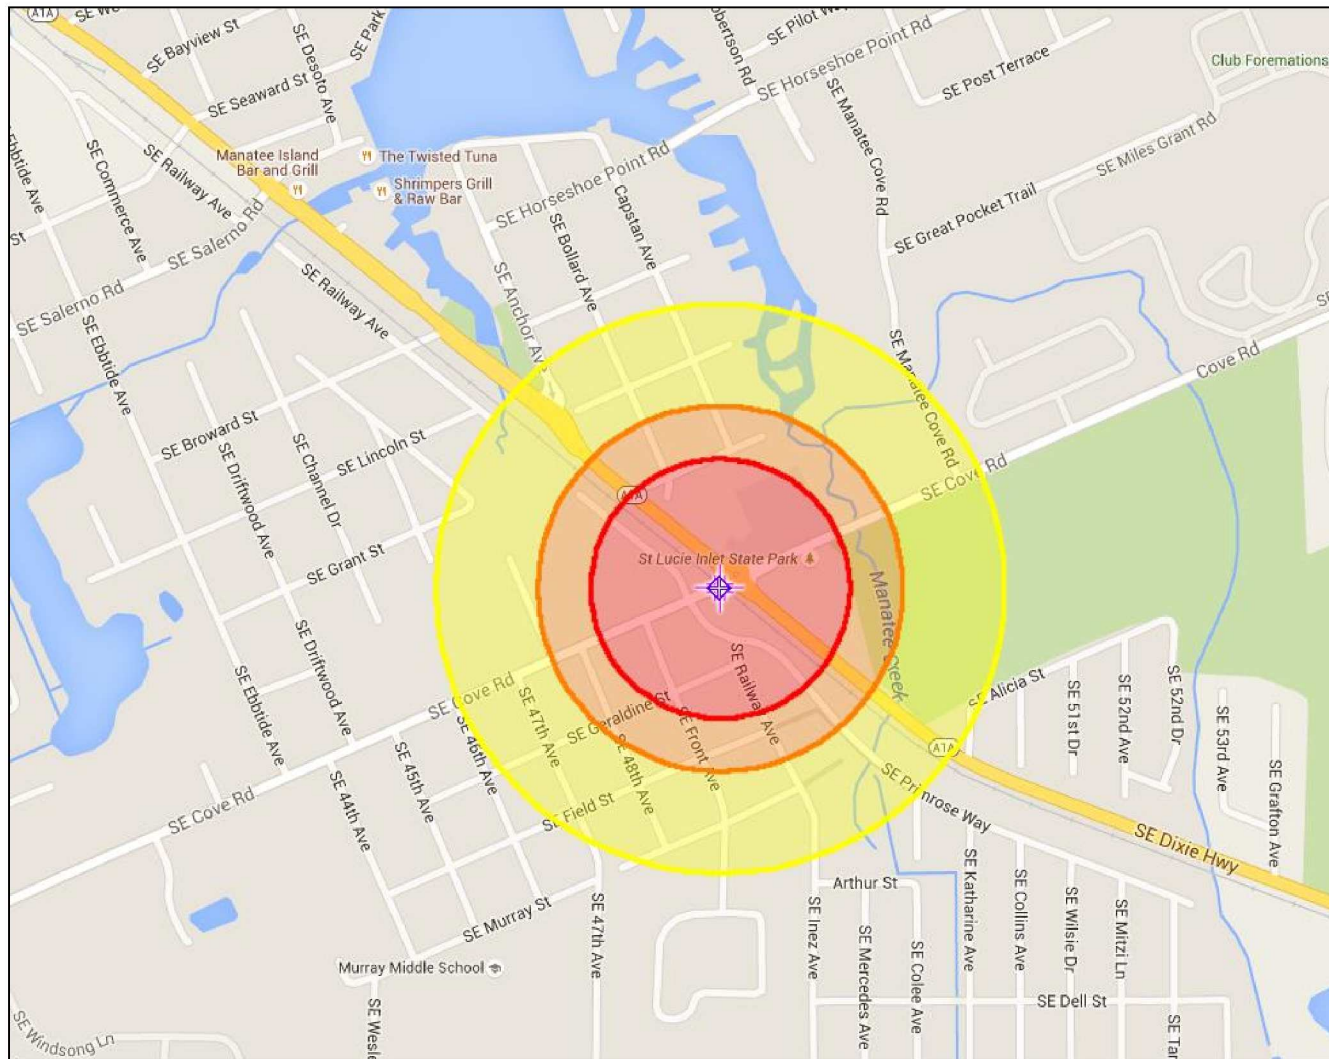

Liquefied Natural Gas (LNG) Railcar Explosion SE Cove Rd and SE Dixie Hwy

Container:
10,000 gallon
Container

Red Zone:
People: 396
Homes: 164

Orange Zone:
People: 521
Homes: 243

Yellow Zone:
People: 1,493
Homes: 658

THREAT ZONE:
Red: 372 yards
Orange: 525
yards
Yellow: 817
yards