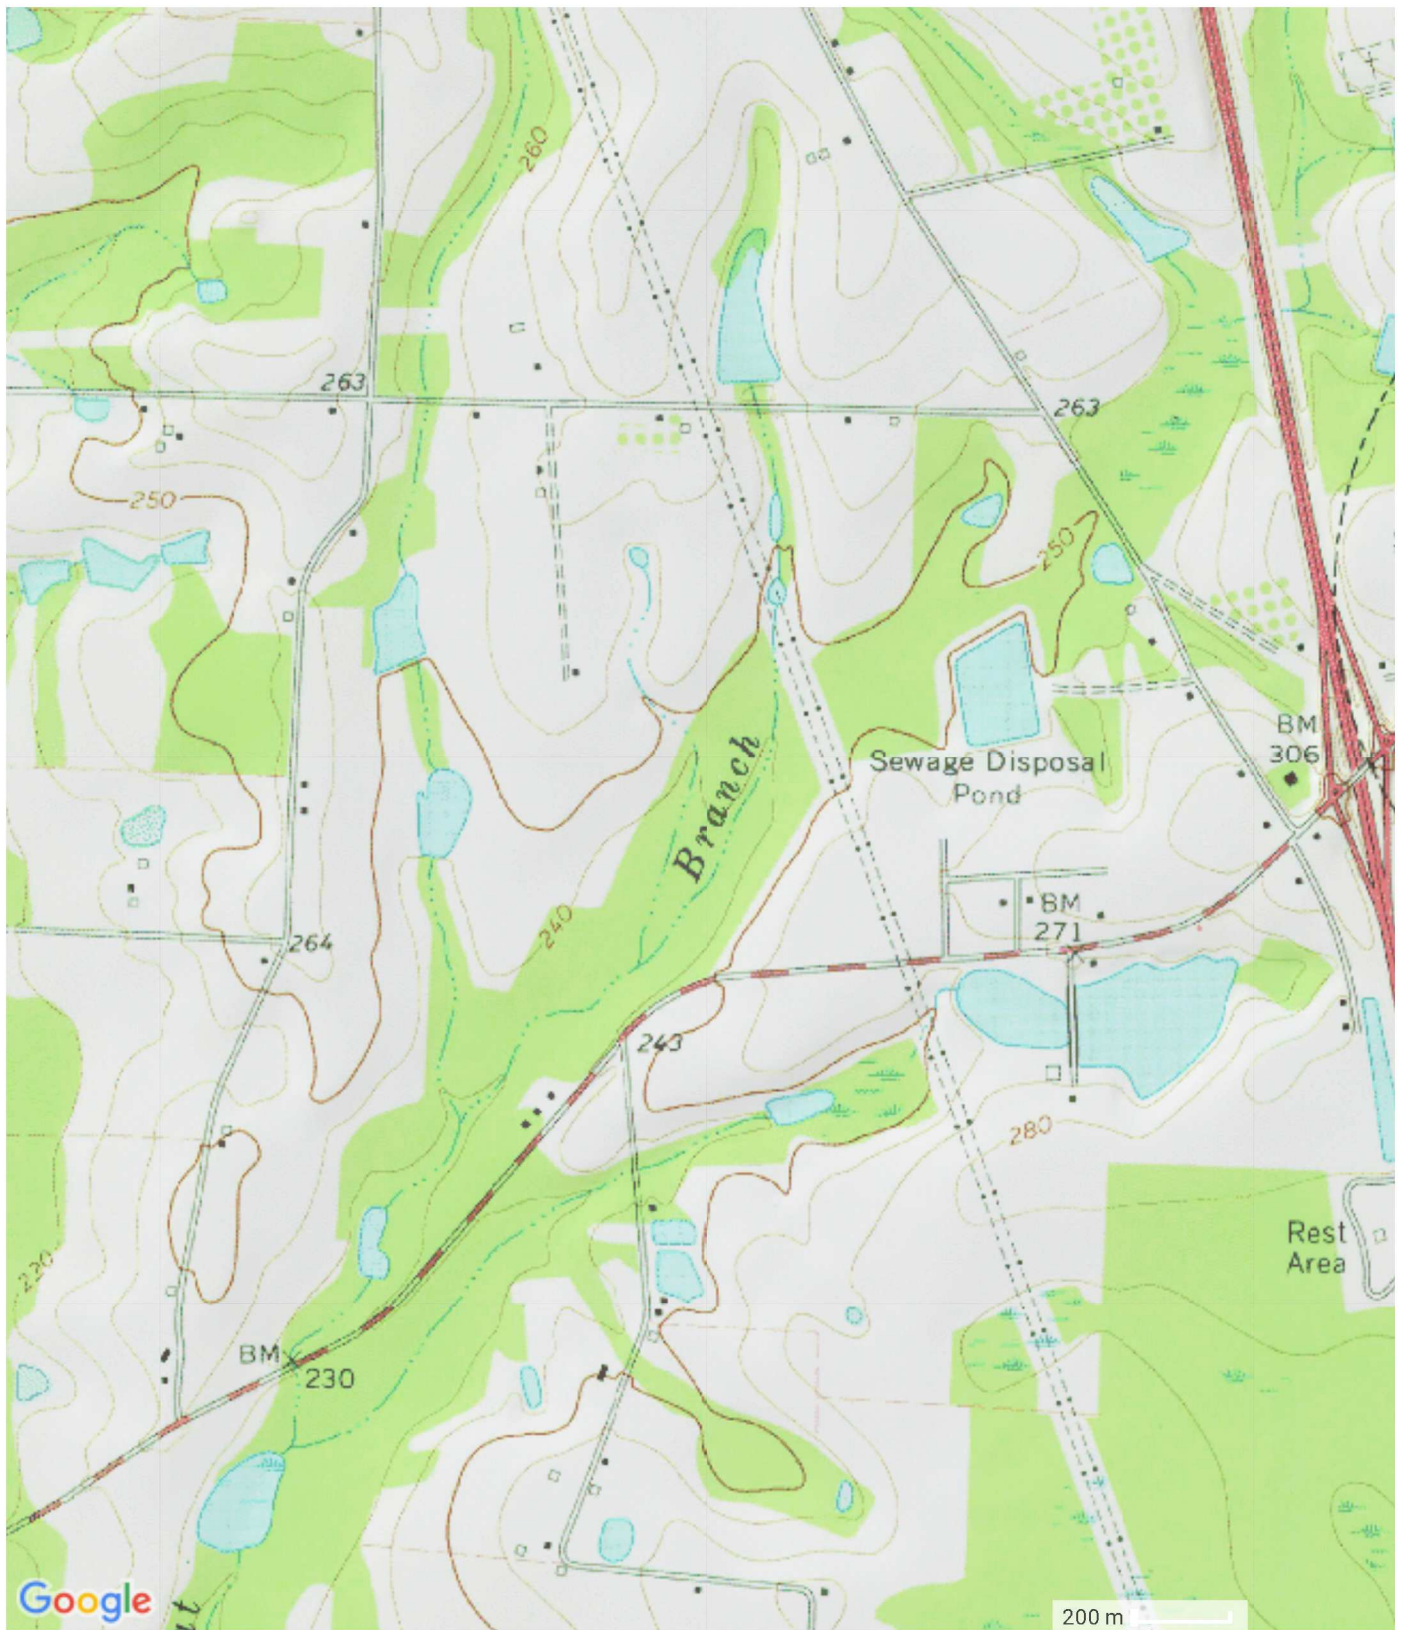

Betts Lake Topo Map in Cook County Georgia

[Print this map](#)

Map provided by TopoZone.com