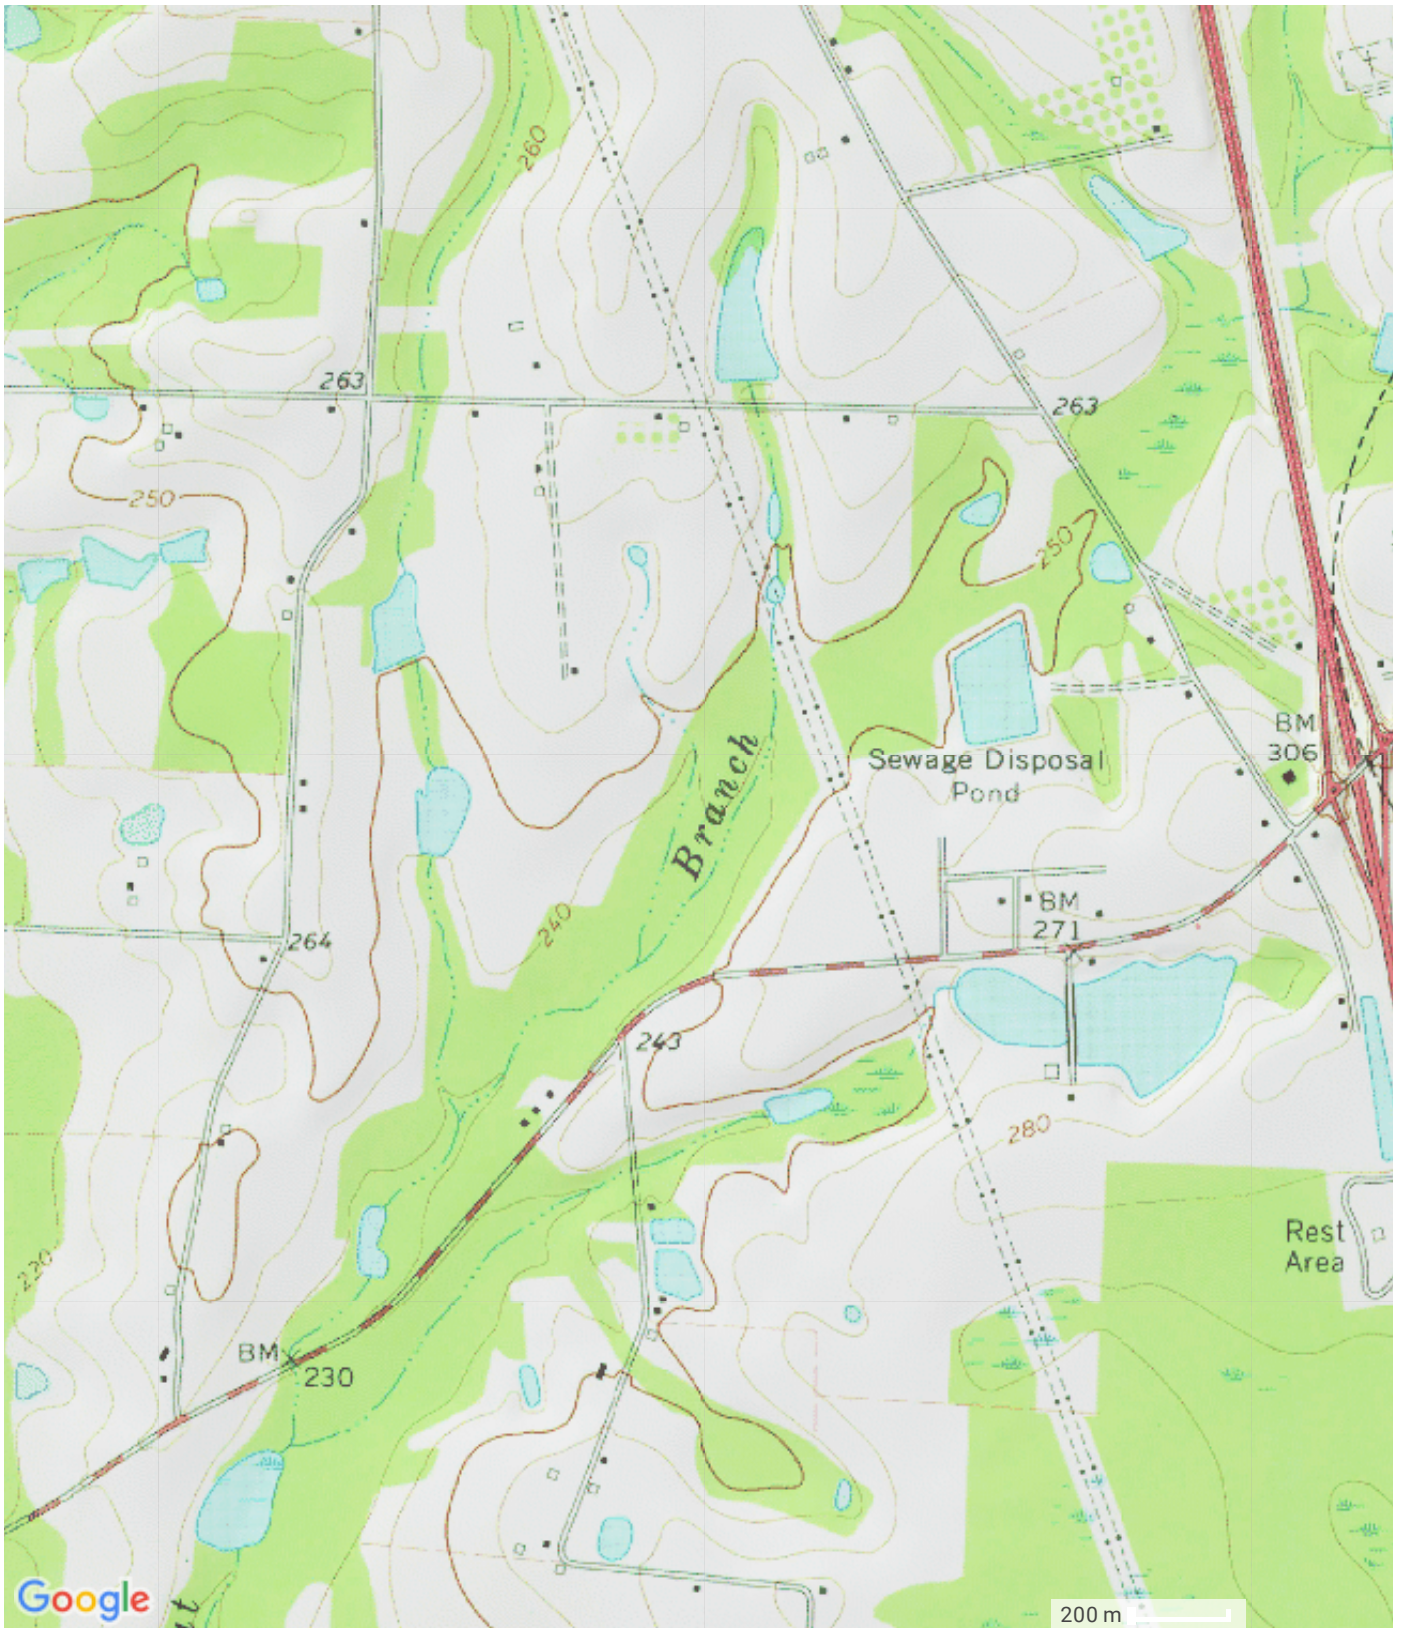

# Betts Lake Topo Map in Cook County Georgia

[Print this map](#)

Map provided by TopoZone.com