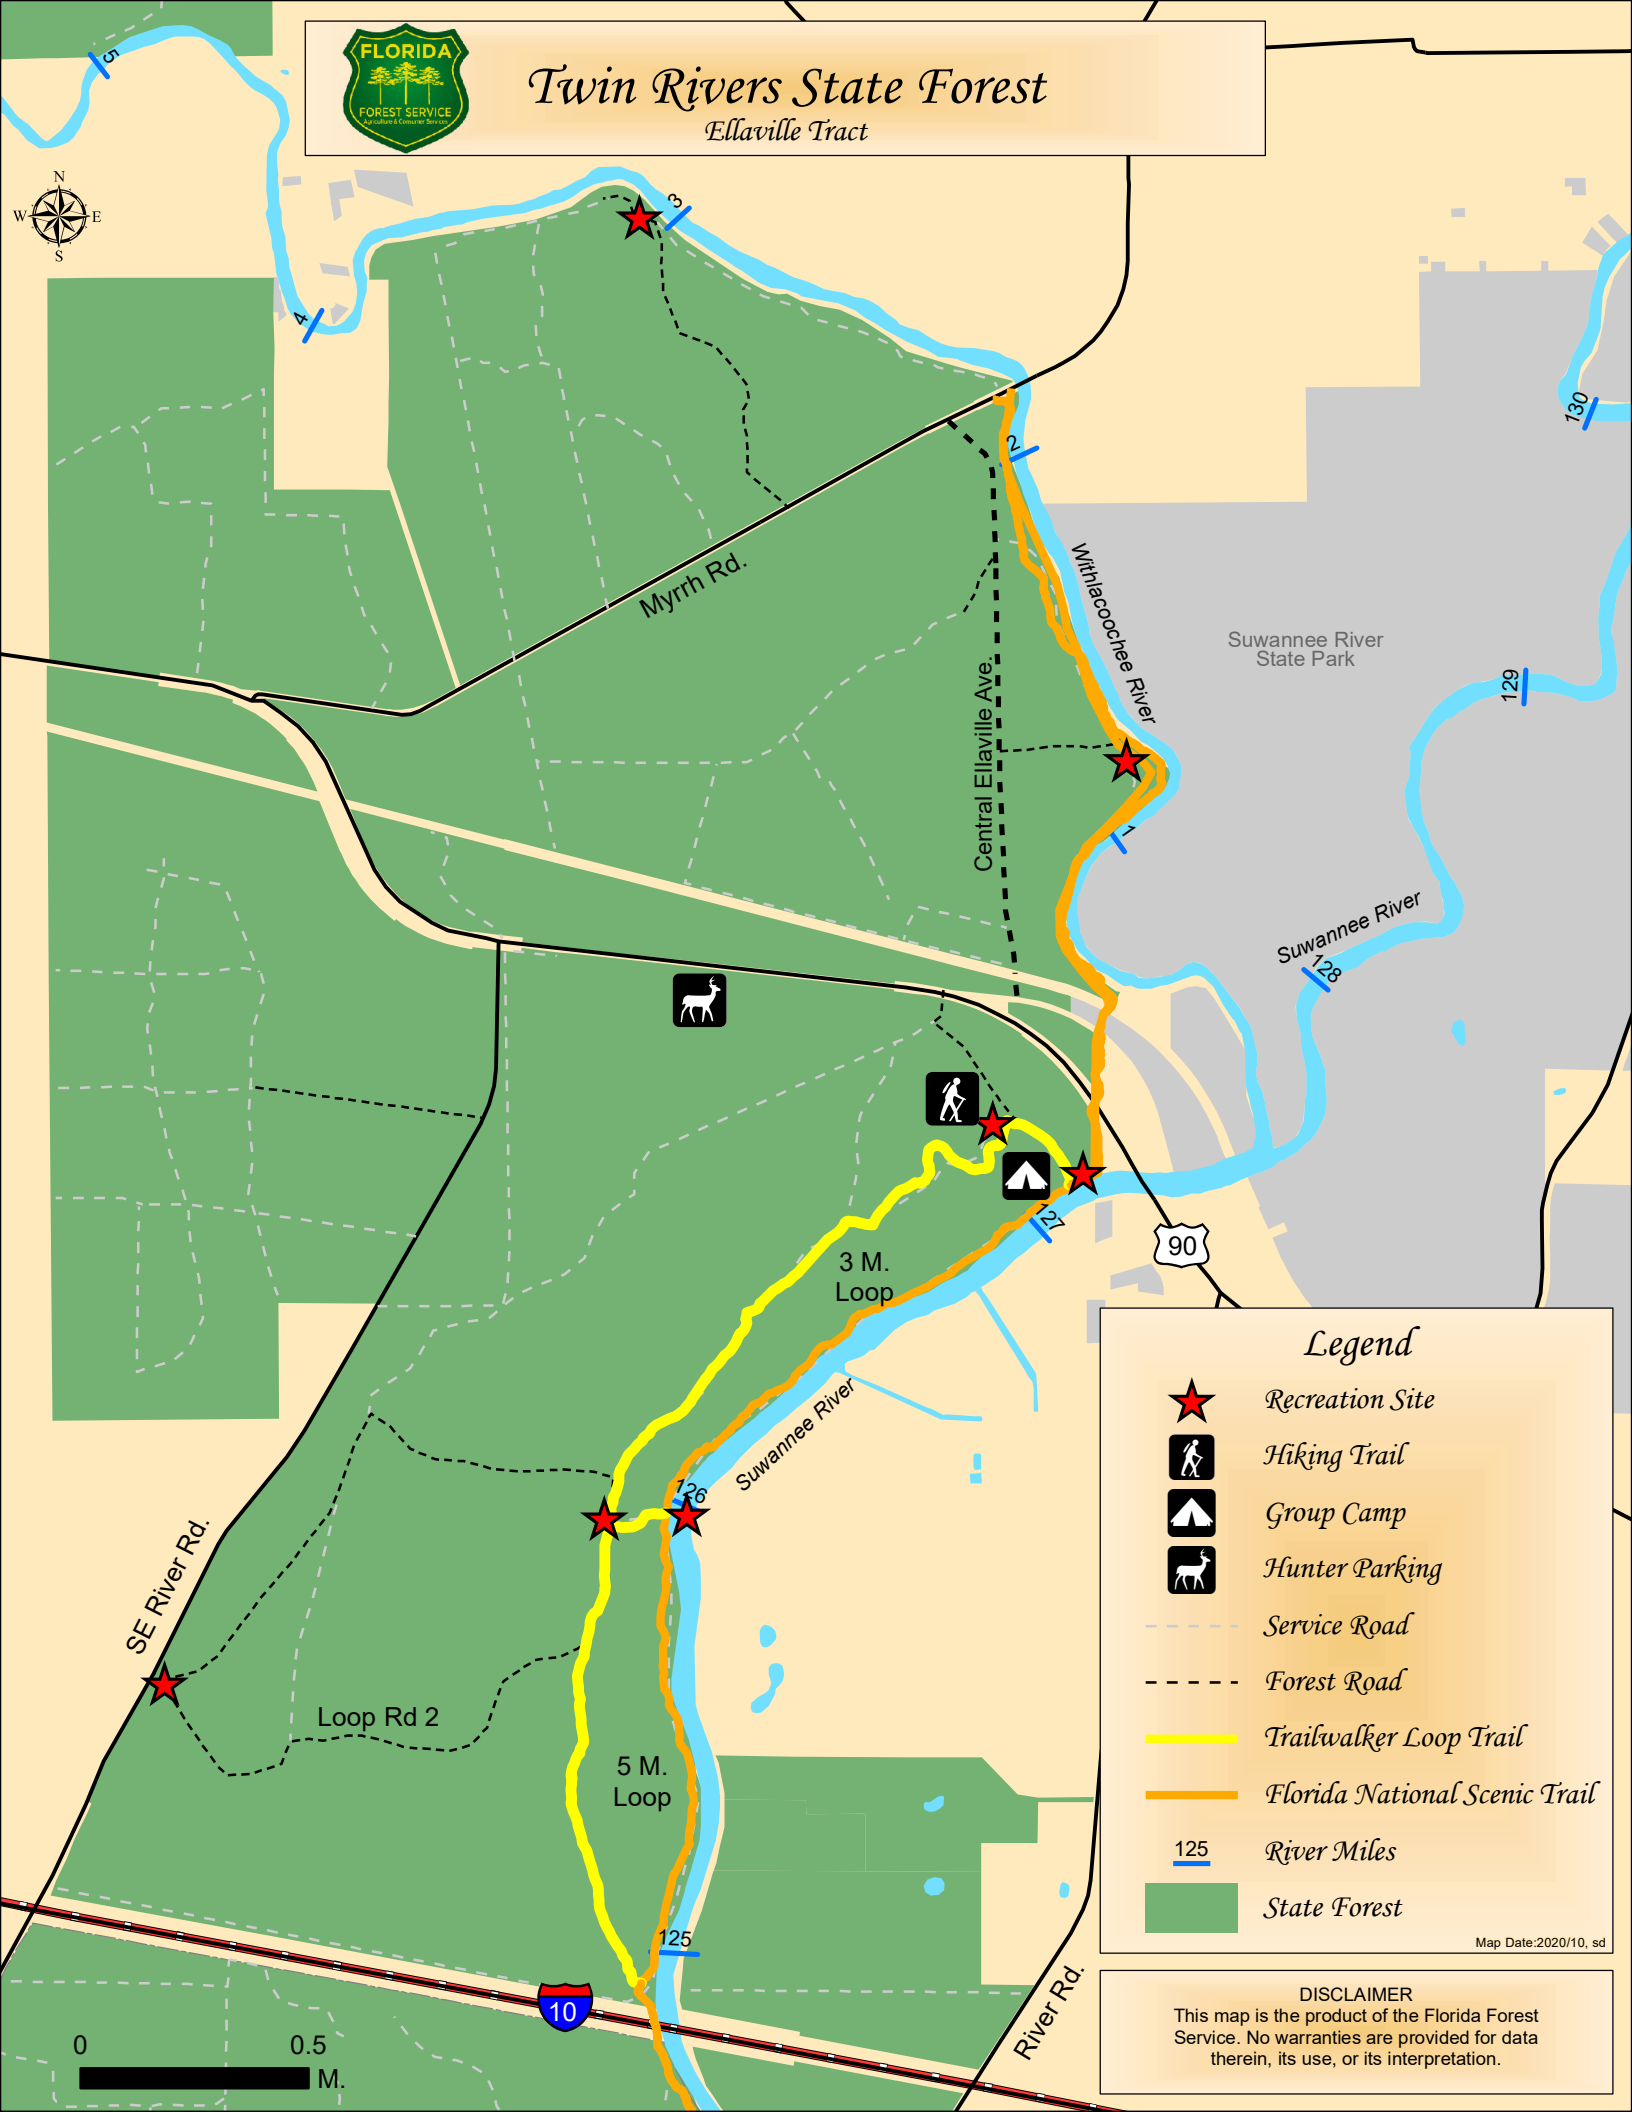

Twin Rivers State Forest

Ellaville Tract

Legend

-  Recreation Site
-  Hiking Trail
-  Group Camp
-  Hunter Parking
-  Service Road
-  Forest Road
-  Trailwalker Loop Trail
-  Florida National Scenic Trail
-  125 River Miles
-  State Forest

Map Date:2020/10, sd

DISCLAIMER

This map is the product of the Florida Forest Service. No warranties are provided for data therein, its use, or its interpretation.

Loop Rd 2

3 M. Loop

5 M. Loop

SE River Rd.

Myrrh Rd.

Central Ellaville Ave.

Withlacoochee River

Suwannee River State Park

Suwannee River

Suwannee River

River Rd.