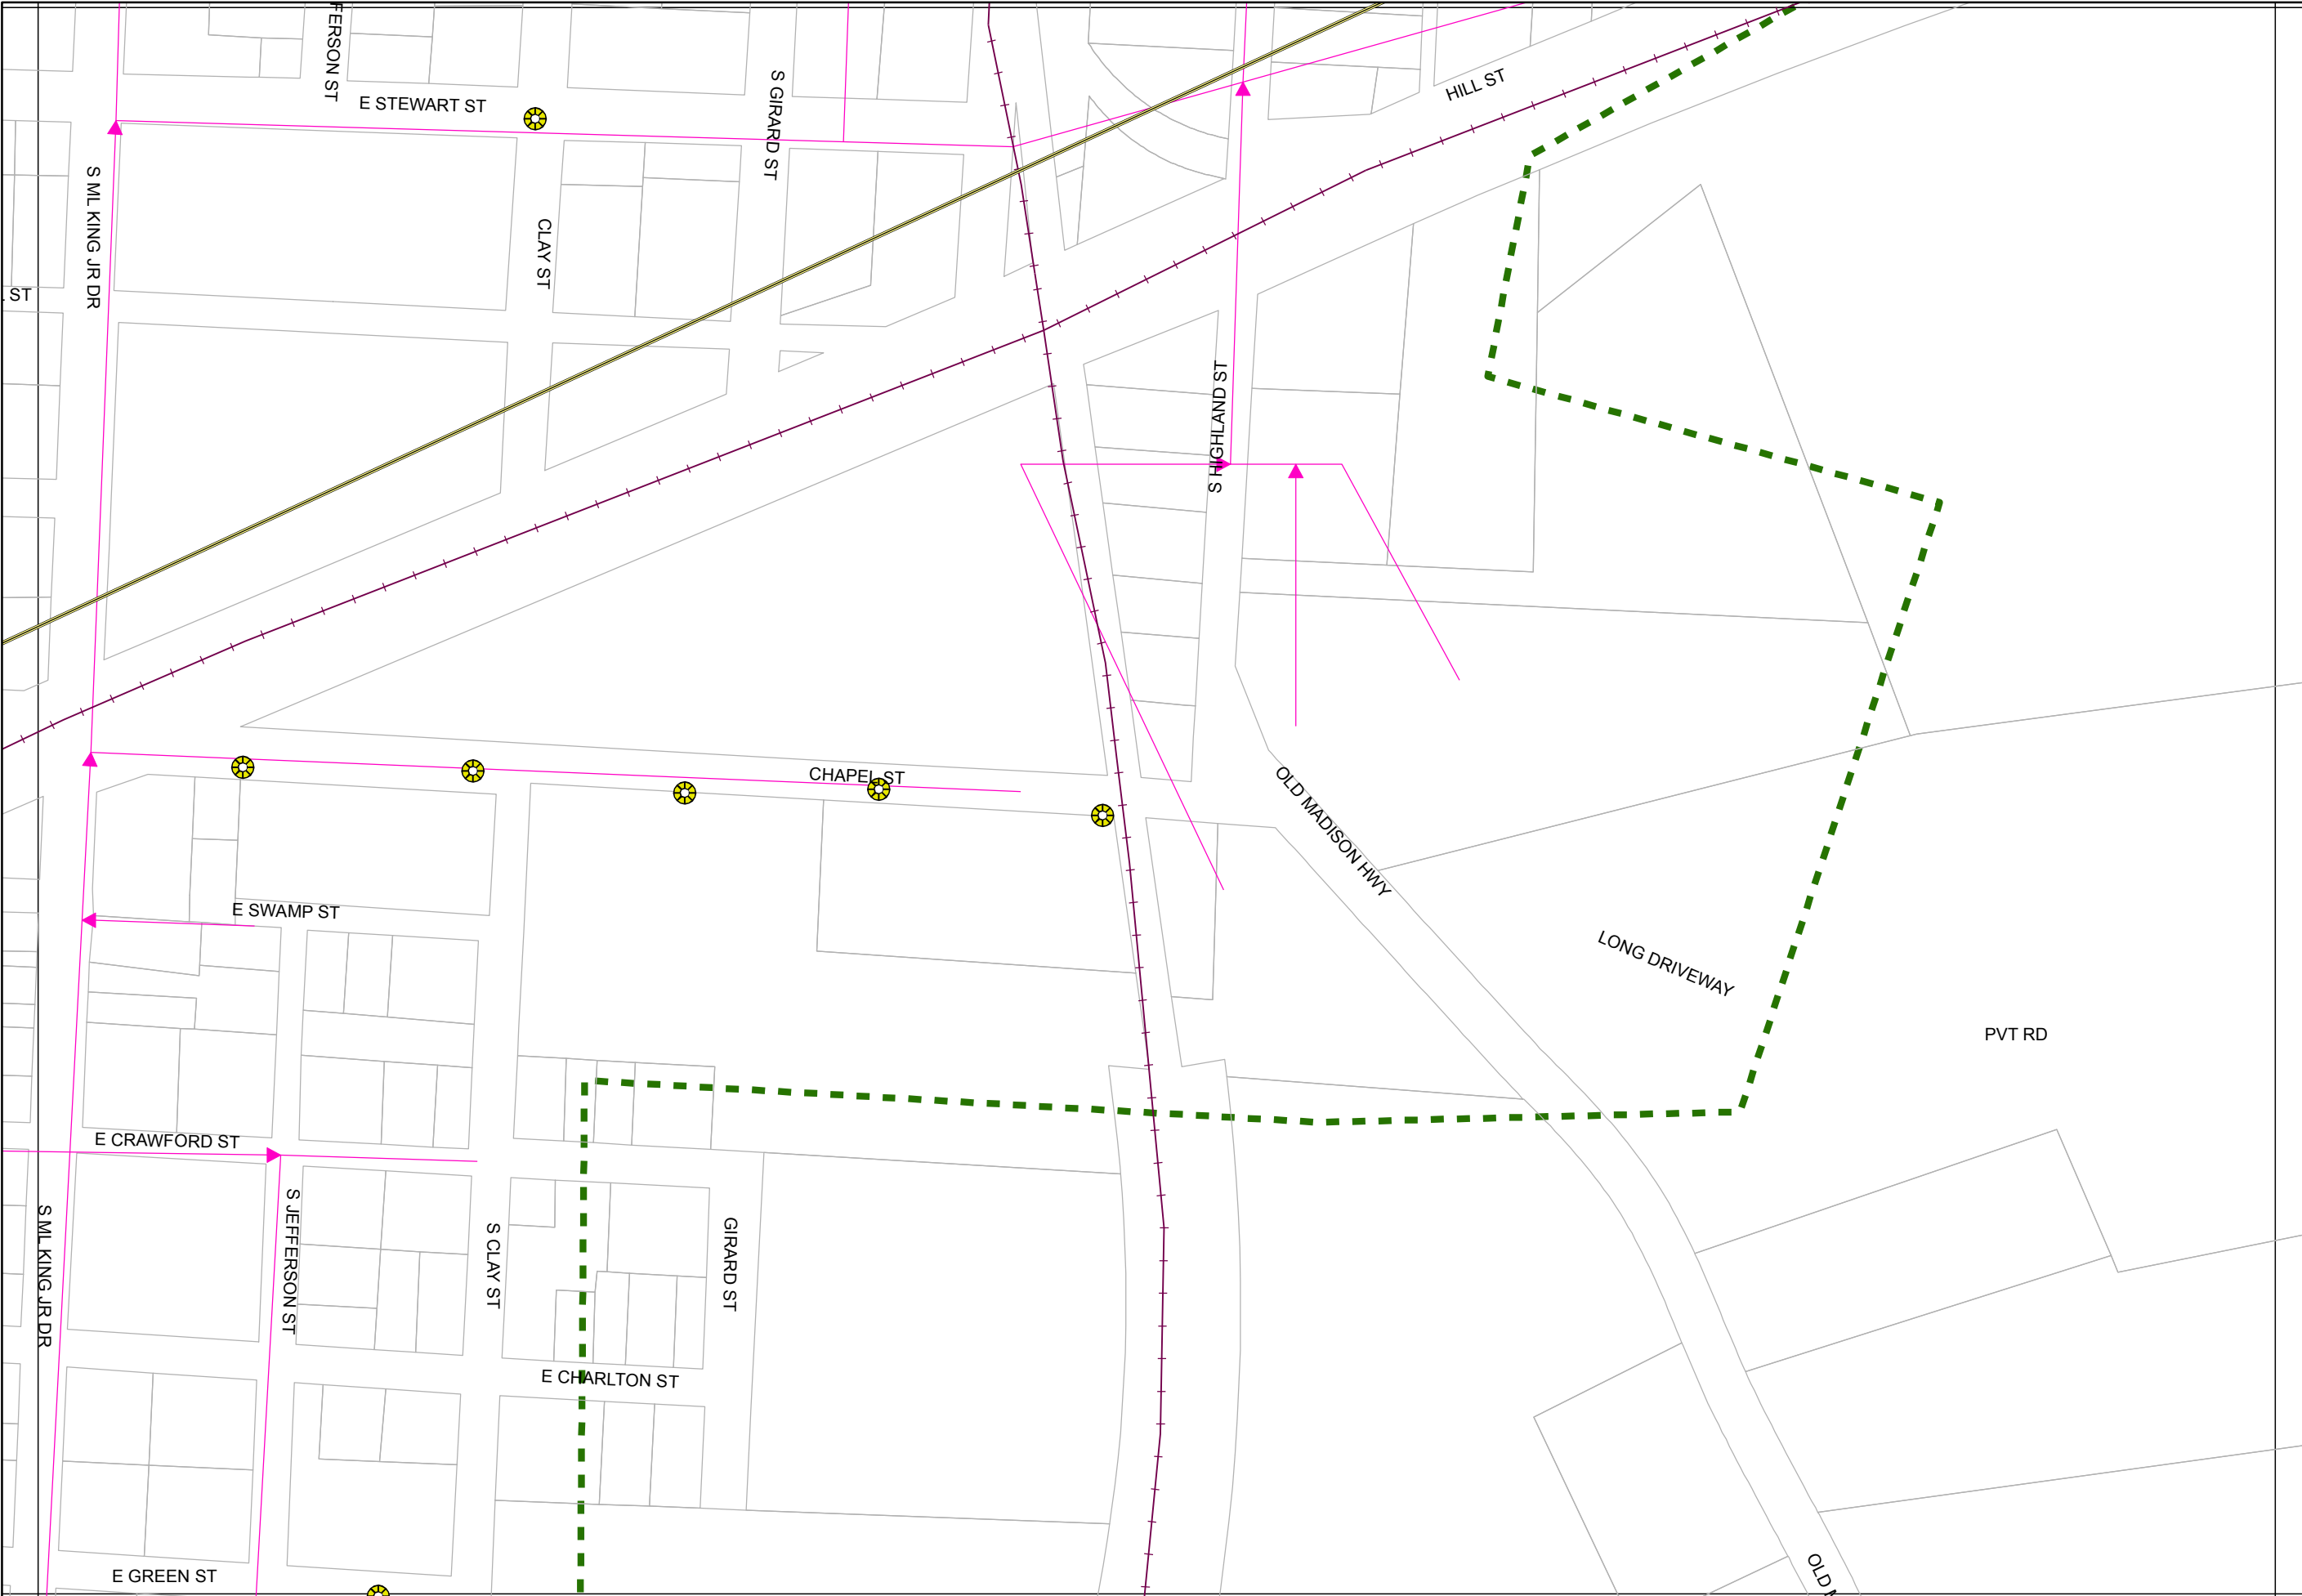

G05

G06

G07

H05

H07

I05

I06

I07

Southern Georgia
Regional Commission
327 W Savannah Ave
Valdosta, GA 31603

229/333-5277

Date of Printing:
December, 2011

Legend

Courthouse	GPS'd Lift Stations	Wastewater Treatment Plant
Fire Stations	Parcels	Sewer Service Area
Hospital	Police Stations	Electric Transmission Lines
Libraries	GPS'd Manholes	
Quitman Churches	New Sewer Lines	
Railroads	Existing Sewer Lines	
City Halls		

**MAP
H06
2ND DRAFT**