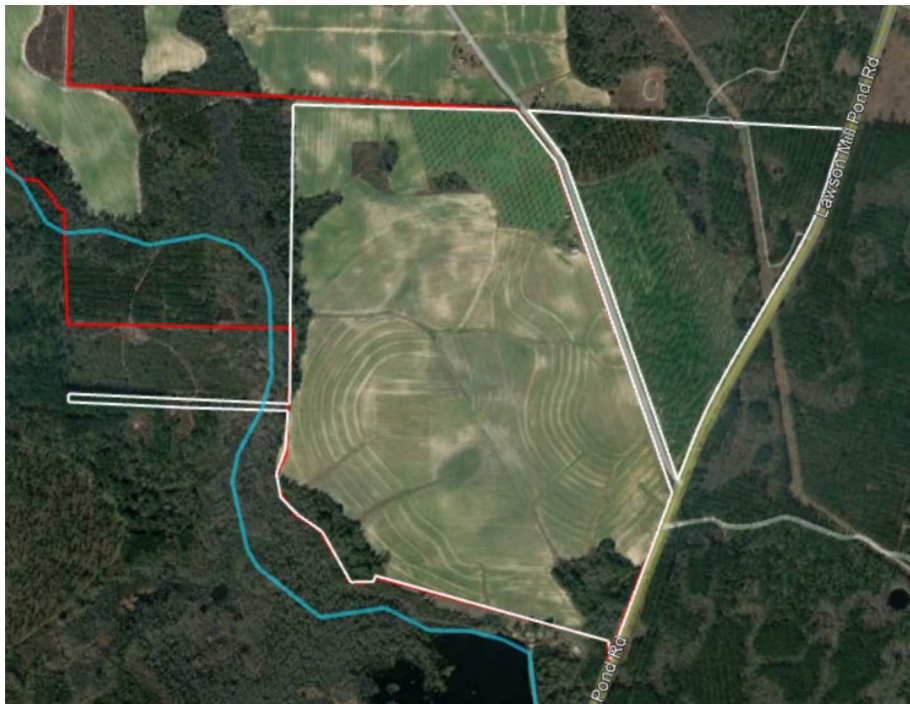

Description of Property

Location: Lawson Mill Pond Brooks County, GA

Owner: Howard Lawson

Tax Parcel ID Number (PIN): 118 0014 and 118 0015

Parcel Acreage: 609.39 acres

Lease Acreage: 397 acres

***Property is outlined by a white line (subject to final survey)**