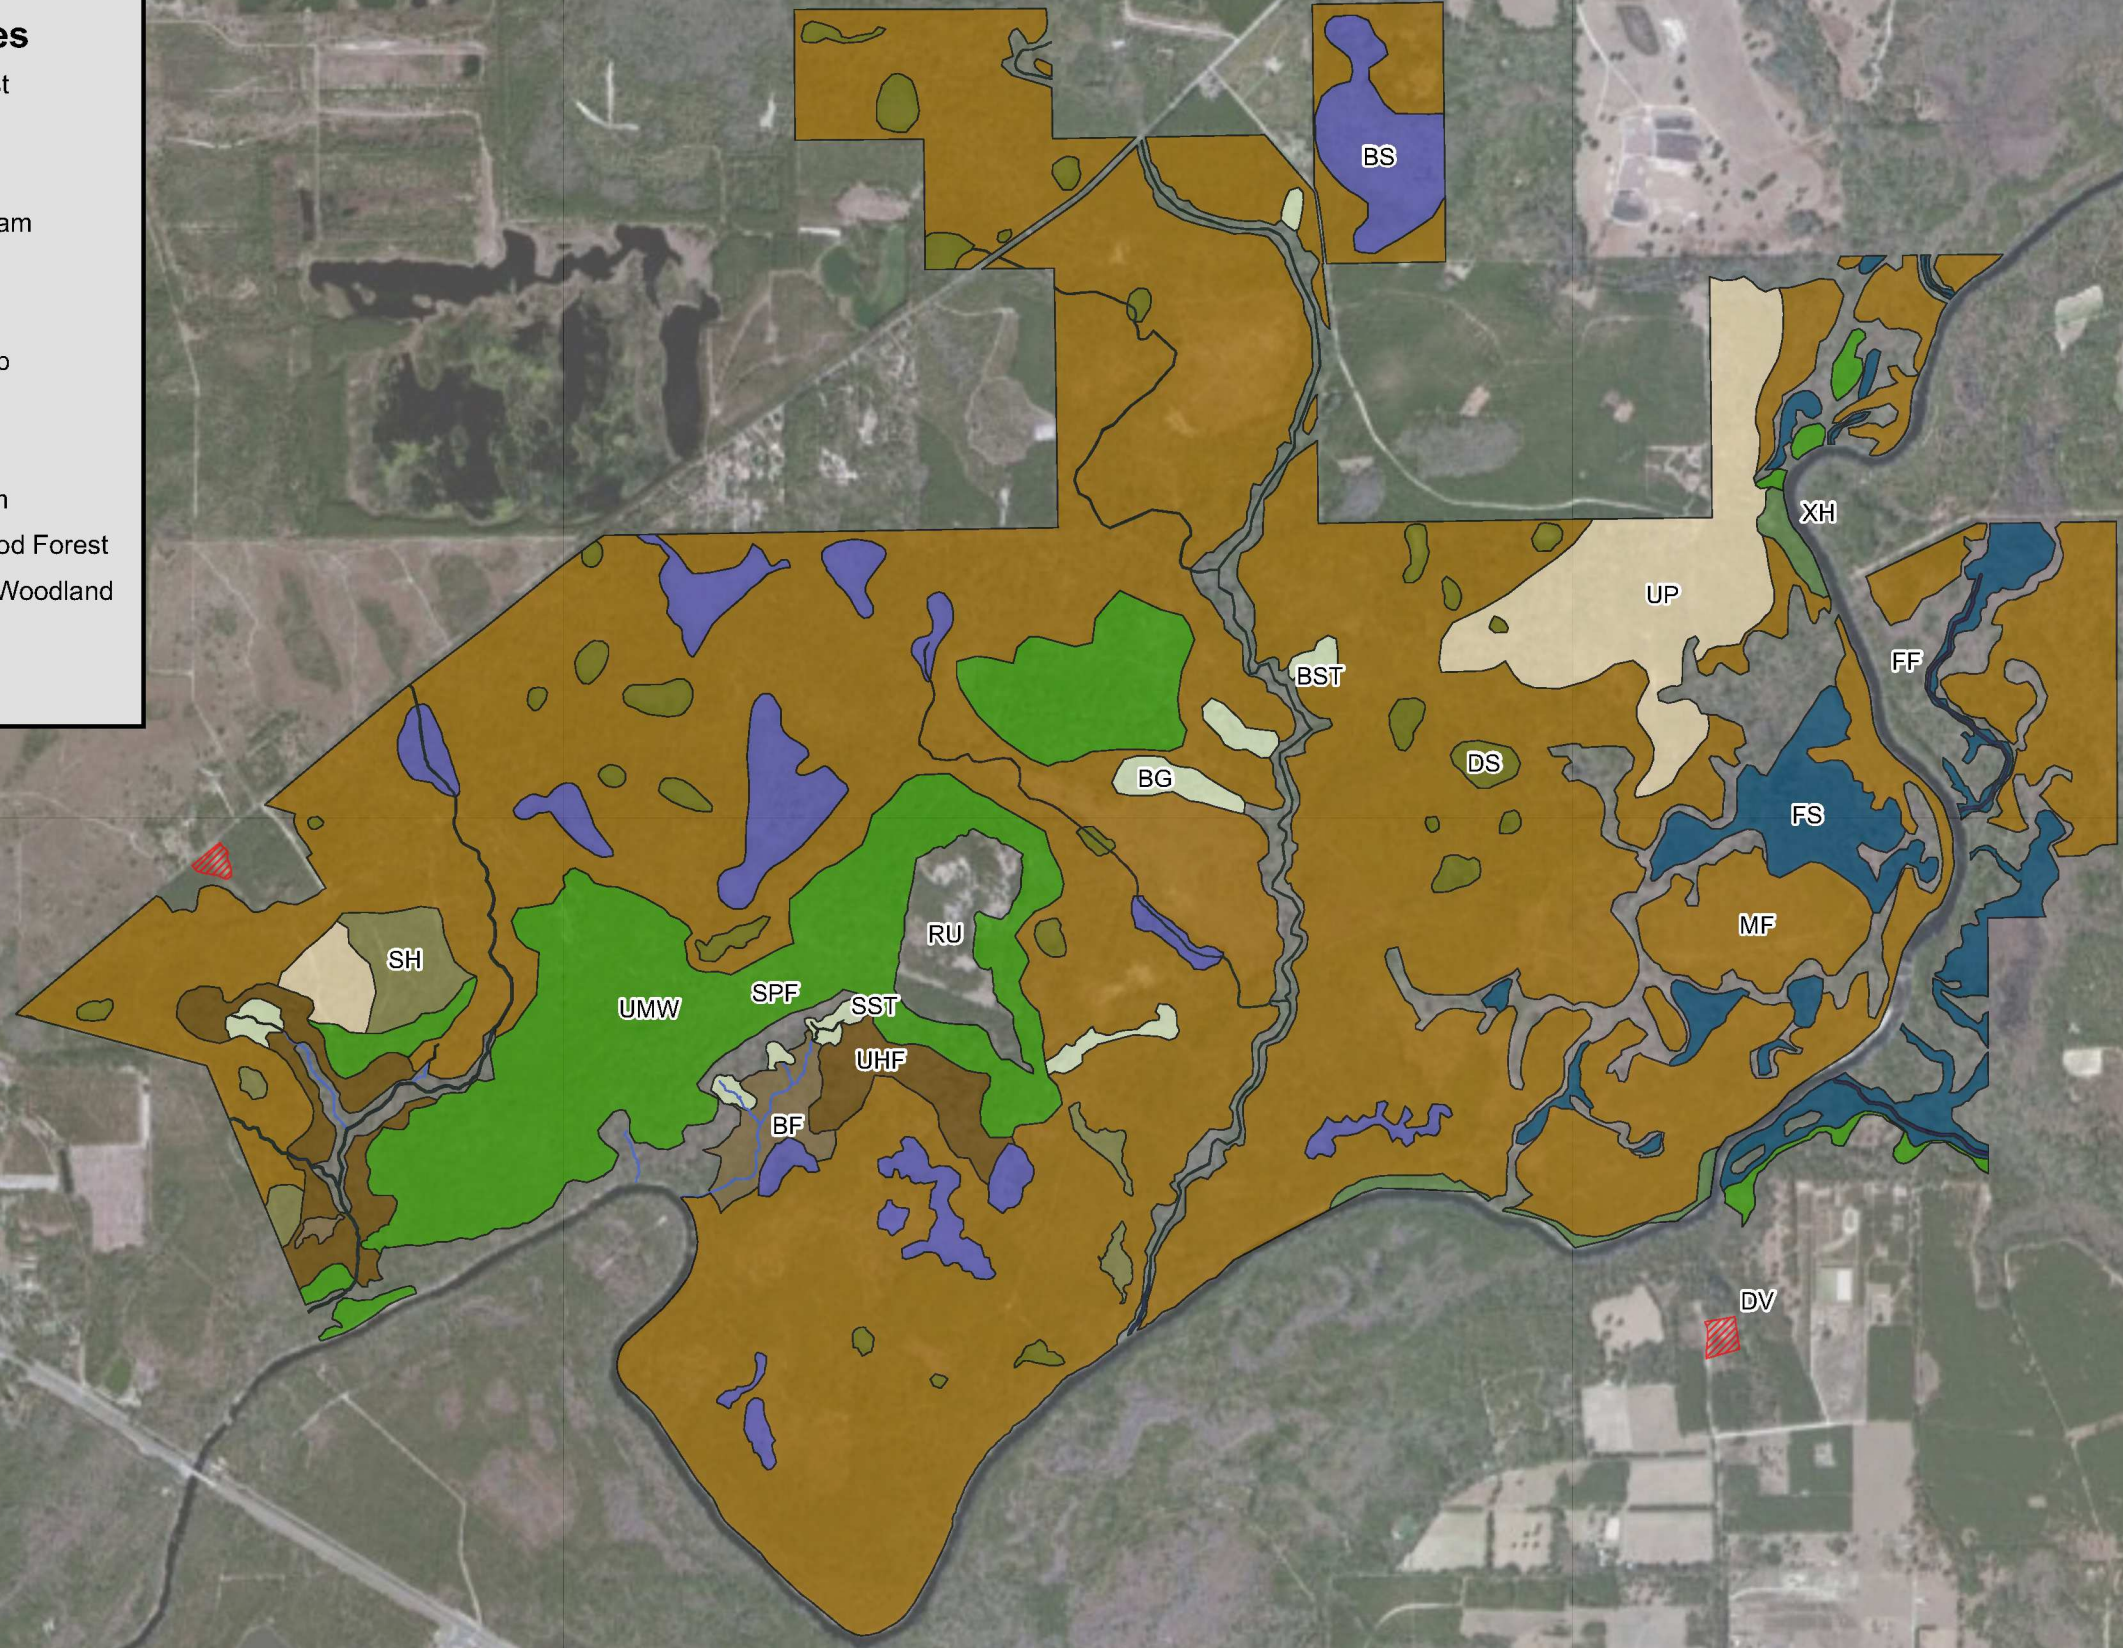

**Natural Communities**

-  BF - Bottomland Forest
-  BG - Baygall
-  BS - Basin Swamp
-  BST - Blackwater Stream
-  DS - Dome Swamp
-  DV - Developed
-  FS - Floodplain Swamp
-  MF - Mesic Flatwoods
-  SH - Sandhill
-  SST - Seepage Stream
-  UHF - Upland Hardwood Forest
-  UMW - Upland Mixed Woodland
-  UP - Upland Pine
-  XH - Xeric Hammock

**BIG SHOALS STATE PARK**  
 Natural Communities - Desired Future Conditions

Sources: ESRI; Florida Department of Environmental Protection  
 This graphical representation is provided for informational purposes and should not be considered authoritative for navigational, engineering, legal, and other uses.