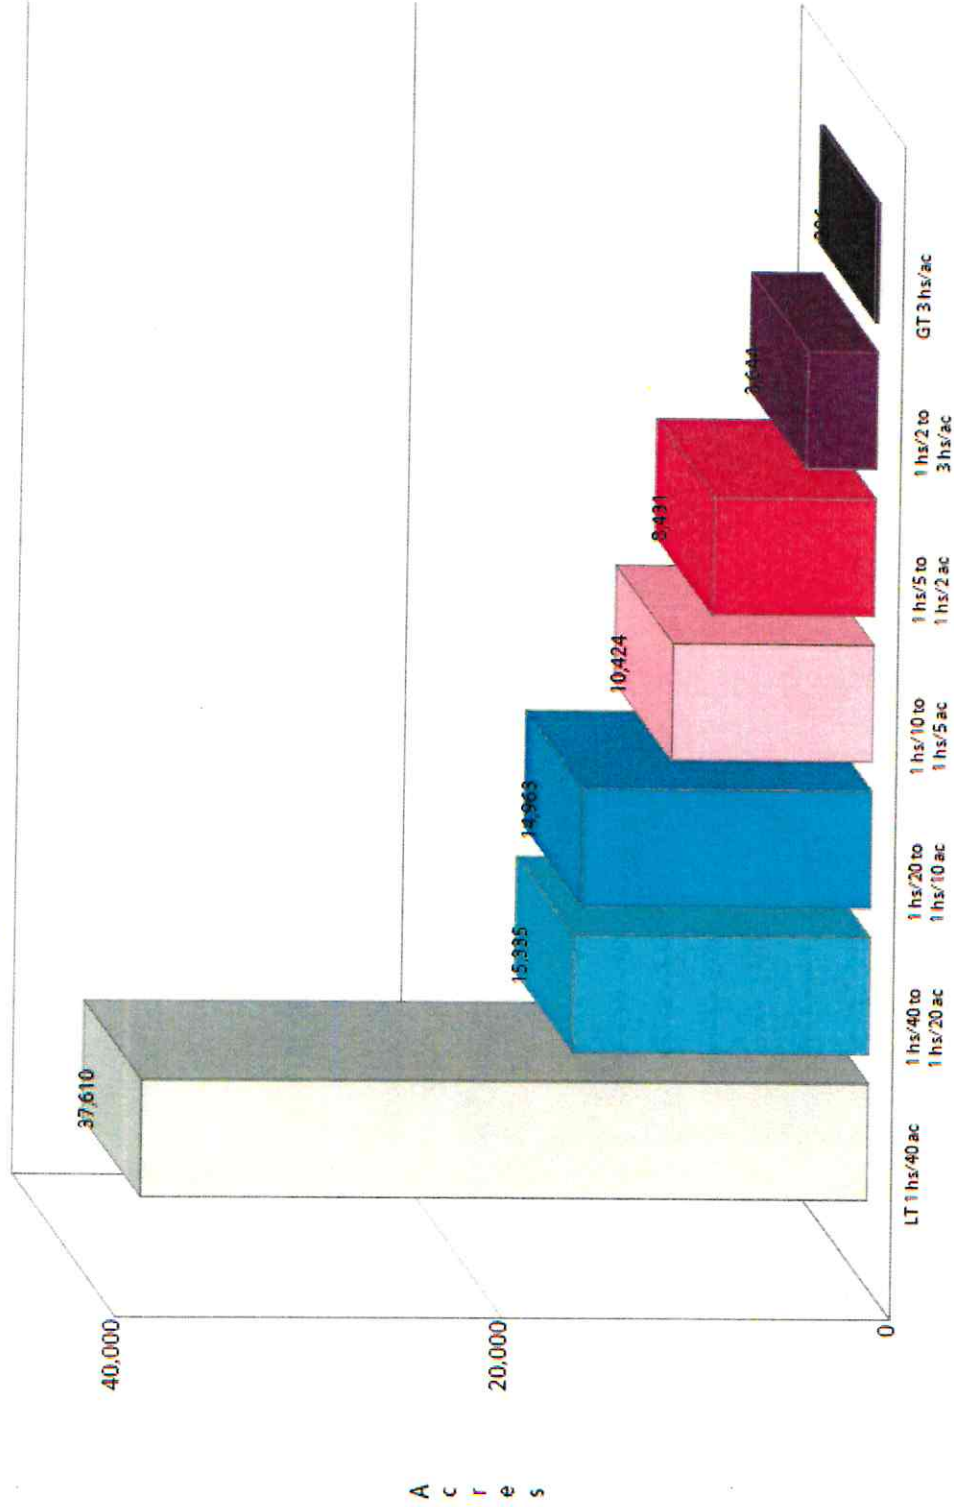

Bradford County, FL
Wildland Urban Interface - Acres

A
C
F
e
s