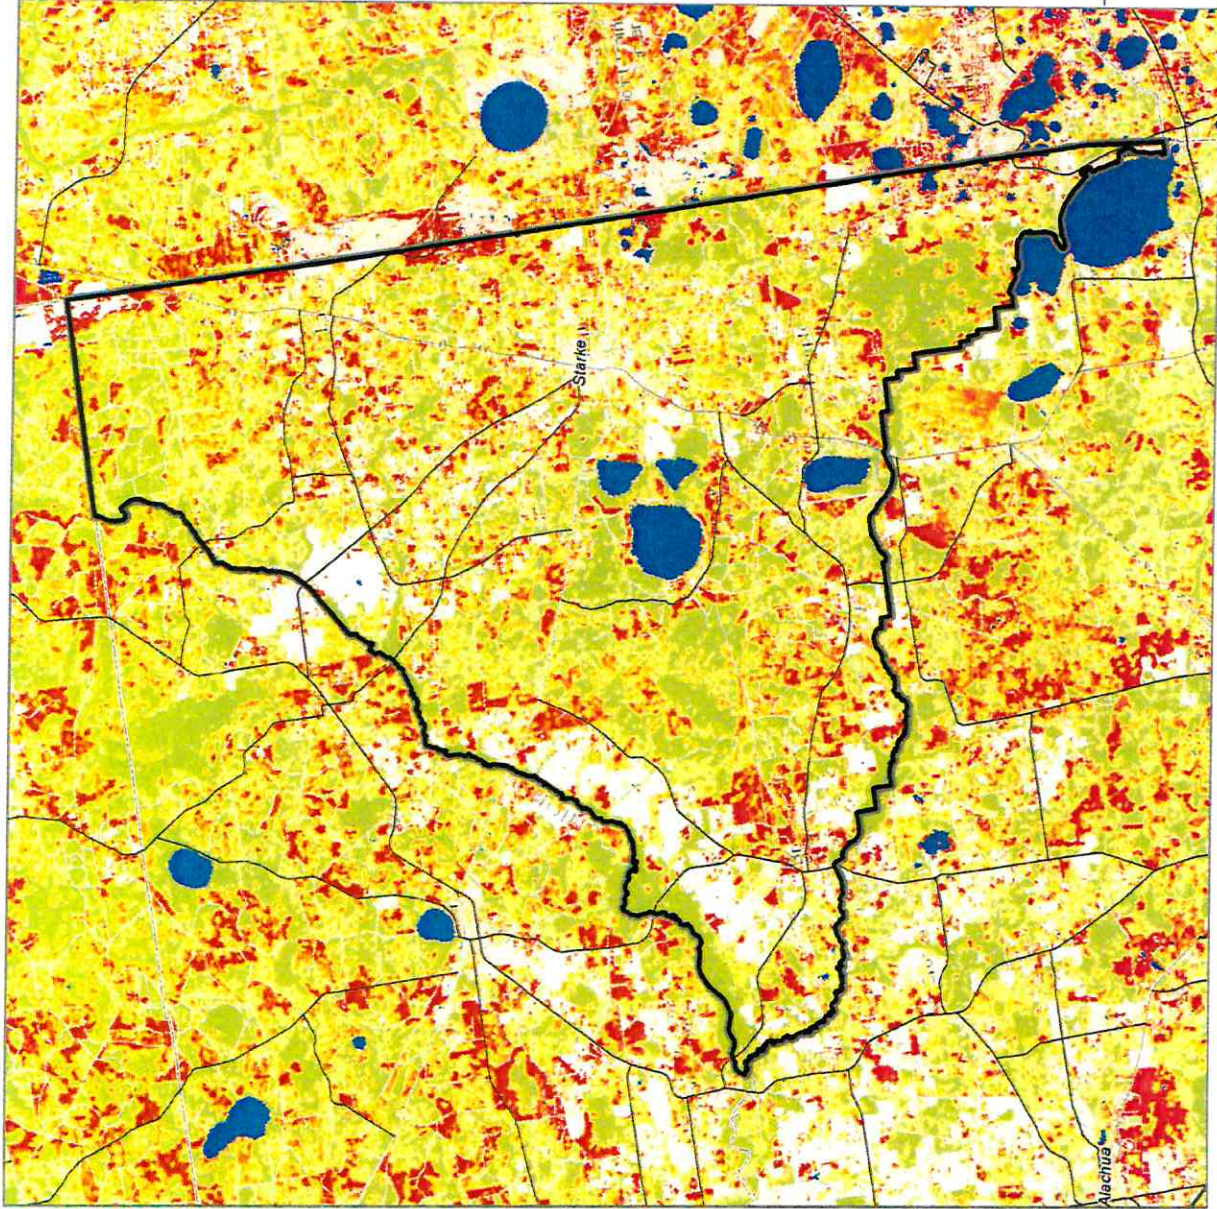

Bradford County, FL

Date: 8/24/2015  
Southern Wildfire Risk Assessment  
<http://www.southernwildfirerisk.com>