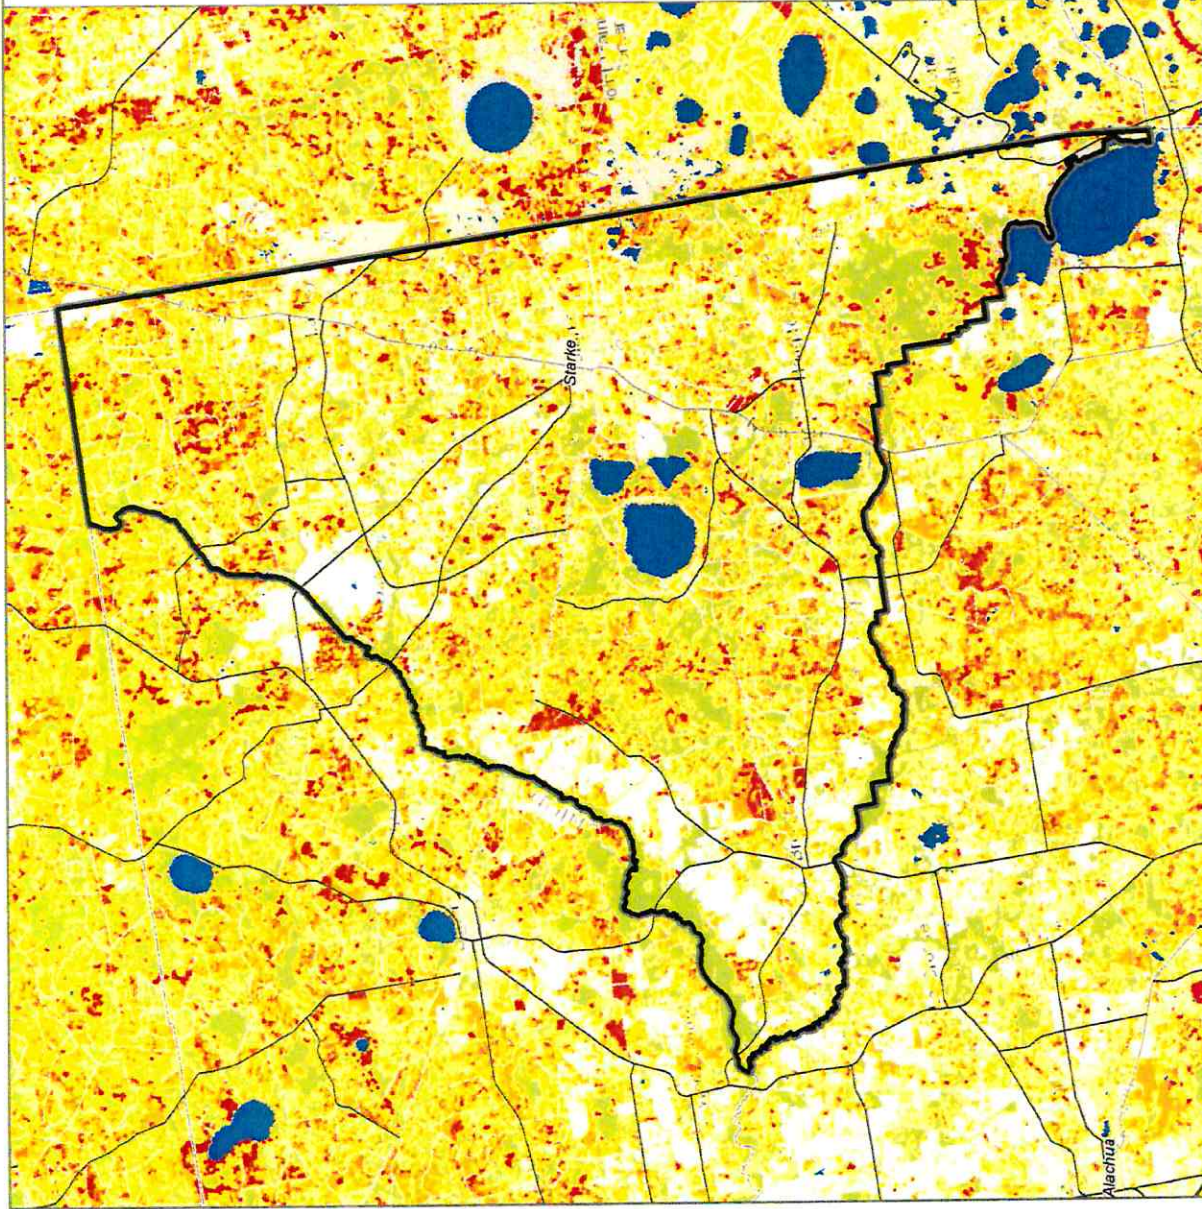

Bradford County, FL

Flame Length

Date: 8/24/2015
Southern Wildfire Risk Assessment
<http://www.southernwildfirerisk.com>