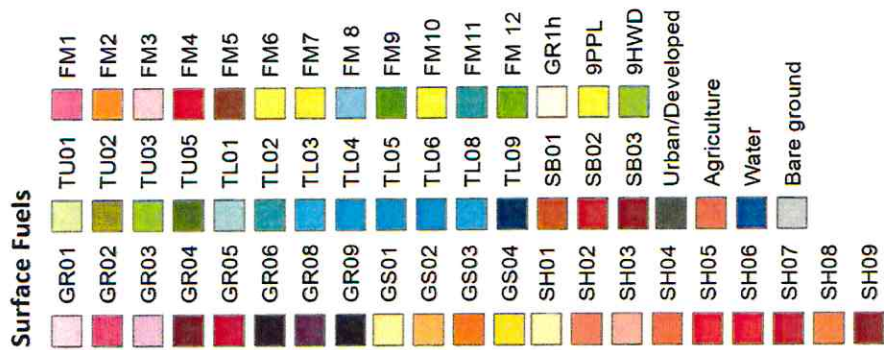

Bradford County, FL

Date: 8/24/2015  
 Southern Wildfire Risk Assessment  
<http://www.southernwildfirerisk.com>